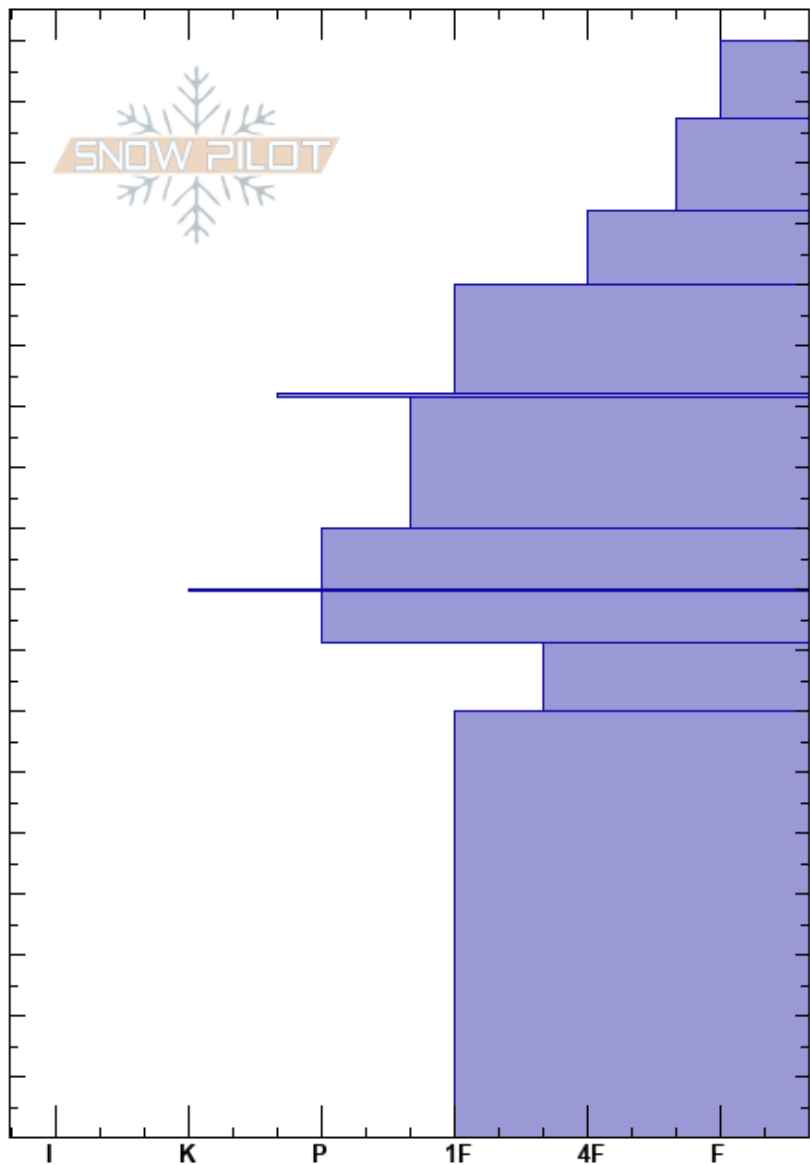

Hellroaring 2
 Centennial Range
 ID
 Elevation: 8534 ft
 Aspect: 354°
 Specifics: We snowmobiled slope

Mark Staples
 01/17/2025 - 4:00pm
 Co-ord: 44.54502N, -111.48345W
 Slope Angle: 31°
 Wind Loading: no

Stability: Very Good
 Air Temperature:
 Sky Cover:
 Precipitation:
 Wind:
 HS:180
 Layer Notes:
 81-70cm: Problematic layer

Height (cm)	Crystal		Moisture	ρ kg/m ³	Stability tests & Layer comments
	Form	Size			
120	■				
90	■				
80	□	1			