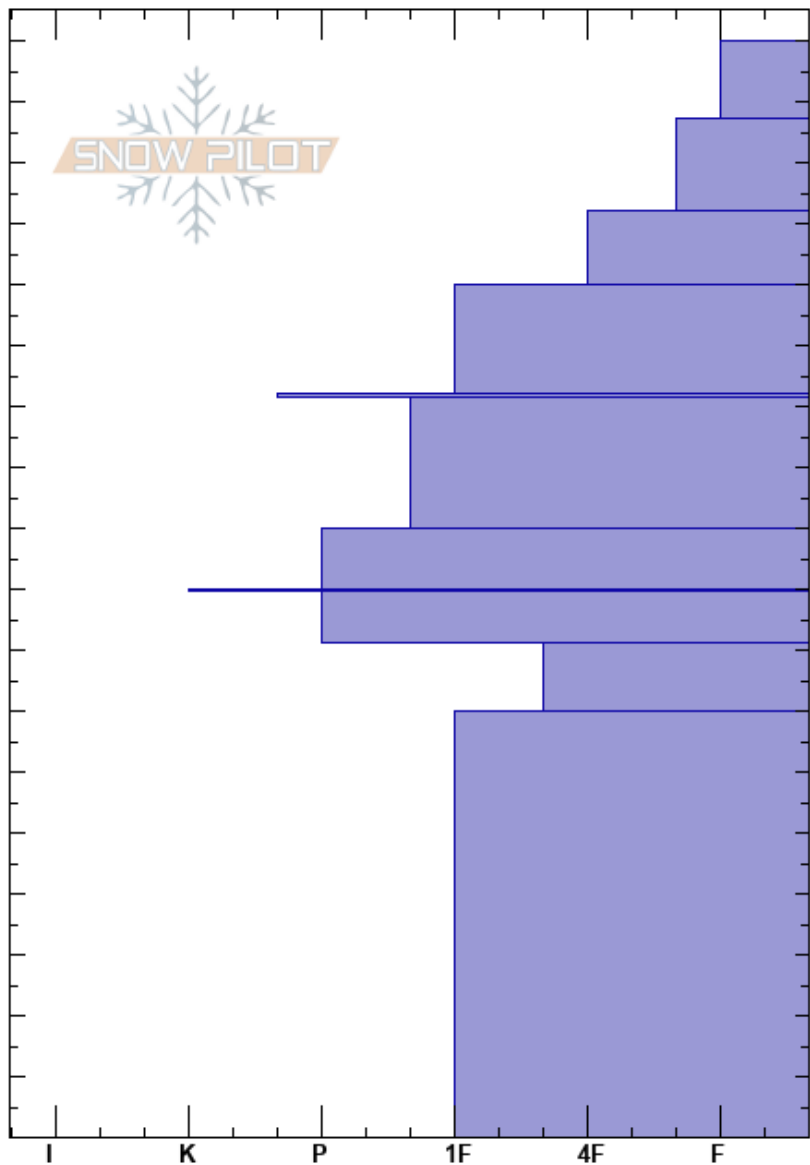

Hellroaring 2
 Centennial Range
 ID
 Elevation: 8534 ft
 Aspect: 354°
 Specifics: We snowmobiled slope

Mark Staples
 01/17/2025 - 4:00pm
 Co-ord: 44.54502N, -111.48345W
 Slope Angle: 31°
 Wind Loading: no

Stability: Very Good
 Air Temperature:
 Sky Cover:
 Precipitation:
 Wind:
 HS:180
 Layer Notes:
 81-70cm: Problematic layer

Elevation (ft)	Crystal		Moisture	ρ kg/m ³	Stability tests & Layer comments
	Form	Size			
180					
170					
160					
150					
140					
130					
120					
110					
100					
90					
80					
70		1			
60					
50					
40					
30					
20					
10					
0					