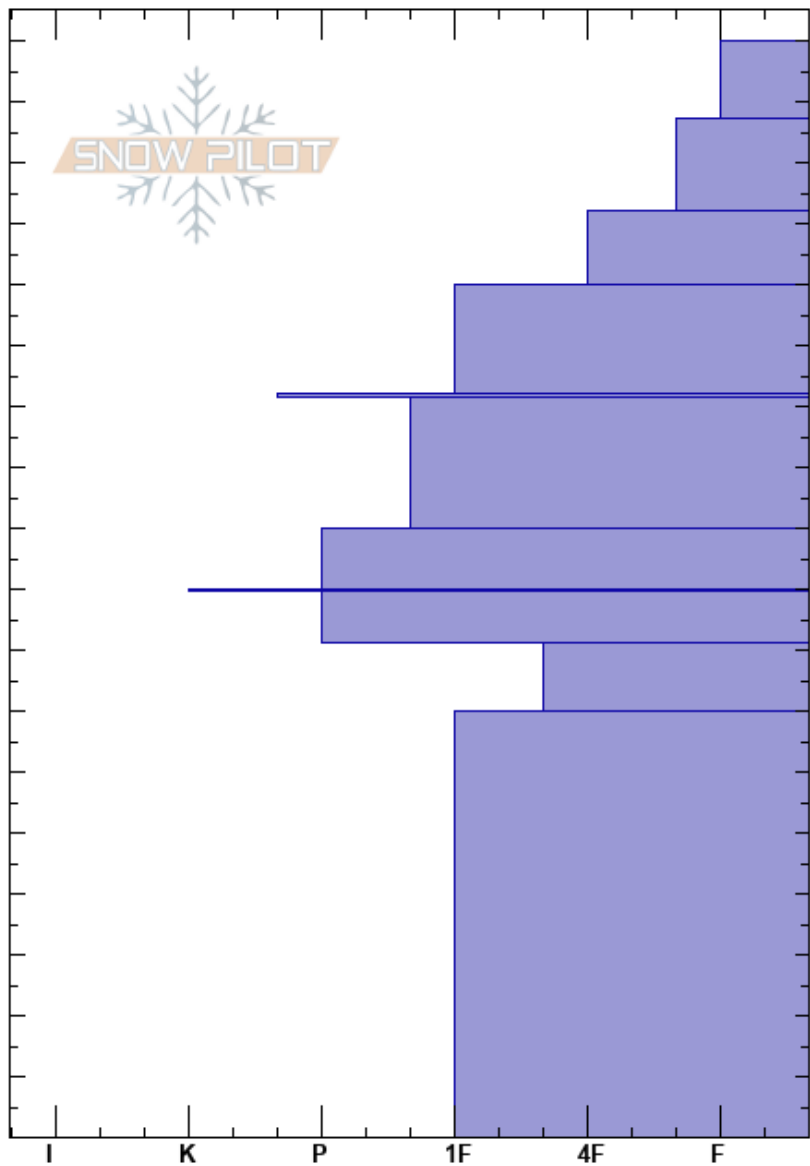

Hellroaring 2
 Centennial Range
 ID
 Elevation: 8534 ft
 Aspect: 354°
 Specifics: We snowmobiled slope

Mark Staples
 01/17/2025 - 4:00pm
 Co-ord: 44.54502N, -111.48345W
 Slope Angle: 31°
 Wind Loading: no

Stability: Very Good
 Air Temperature:
 Sky Cover:
 Precipitation:
 Wind:
 HS:180
 Layer Notes:
 81-70cm: Problematic layer

Elevation (ft)	Crystal		Moisture	ρ kg/m ³	Stability tests & Layer comments
	Form	Size			
180					
170					
160					
150					
140					
130					
120					
110					
100					
90					
80					
70		1			
60					
50					
40					
30					
20					
10					
0					