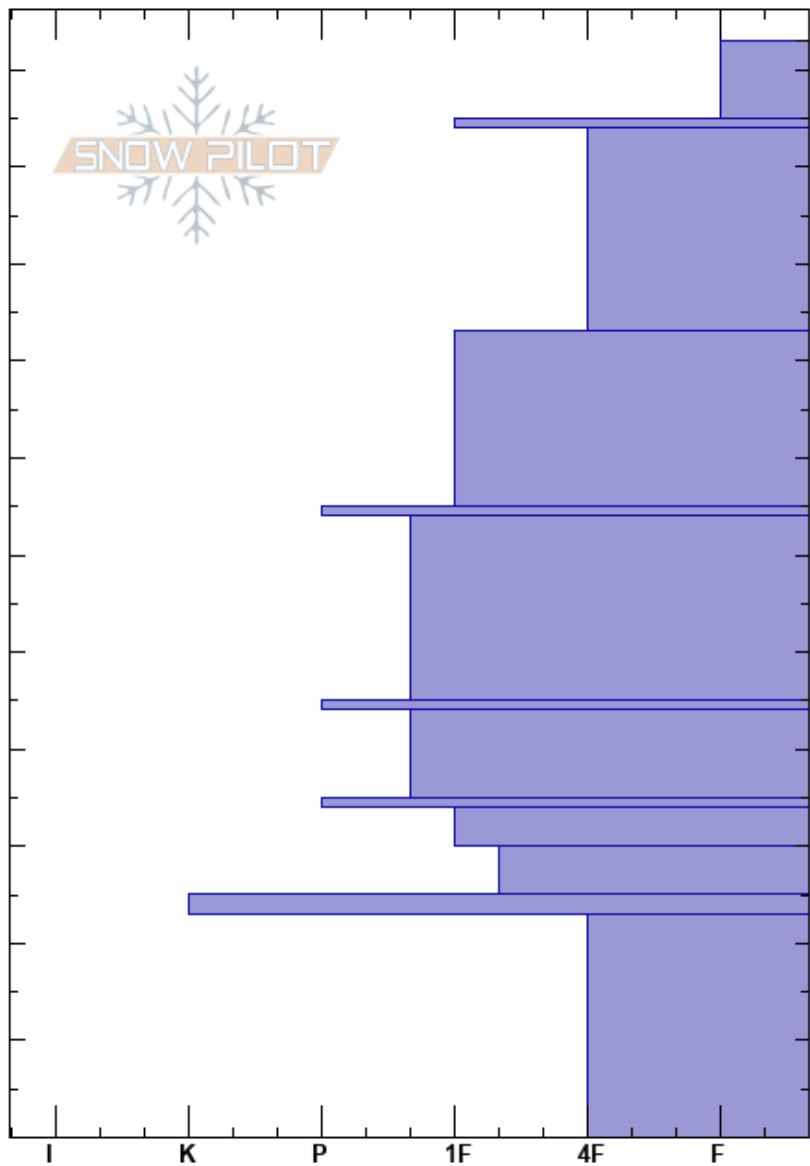

Hellroaring
 Centennial Range
 ID
 Elevation: 8268 ft
 Aspect: 187°
 Specifics: We snowmobiled slope

Mark Staples
 01/17/2025 - 2:50pm
 Co-ord: 44.54769N, -111.50175W
 Slope Angle: 24°
 Wind Loading: no

Stability: Good
 Air Temperature:
 Sky Cover:
 Precipitation:
 Wind:
 HS:113
 30-25cm: Problematic layer

Height (ft)	Crystal		Moisture	ρ kg/m ³	Stability tests & Layer comments
	Form	Size			
113					
110					
105	■				
100					
90					
80					
70					
65	■				
60					
50					
45	■				
40					
35	■				
30	□	1			← ECTP24 @30cm
25	■				
20					
10	□	2			
0					