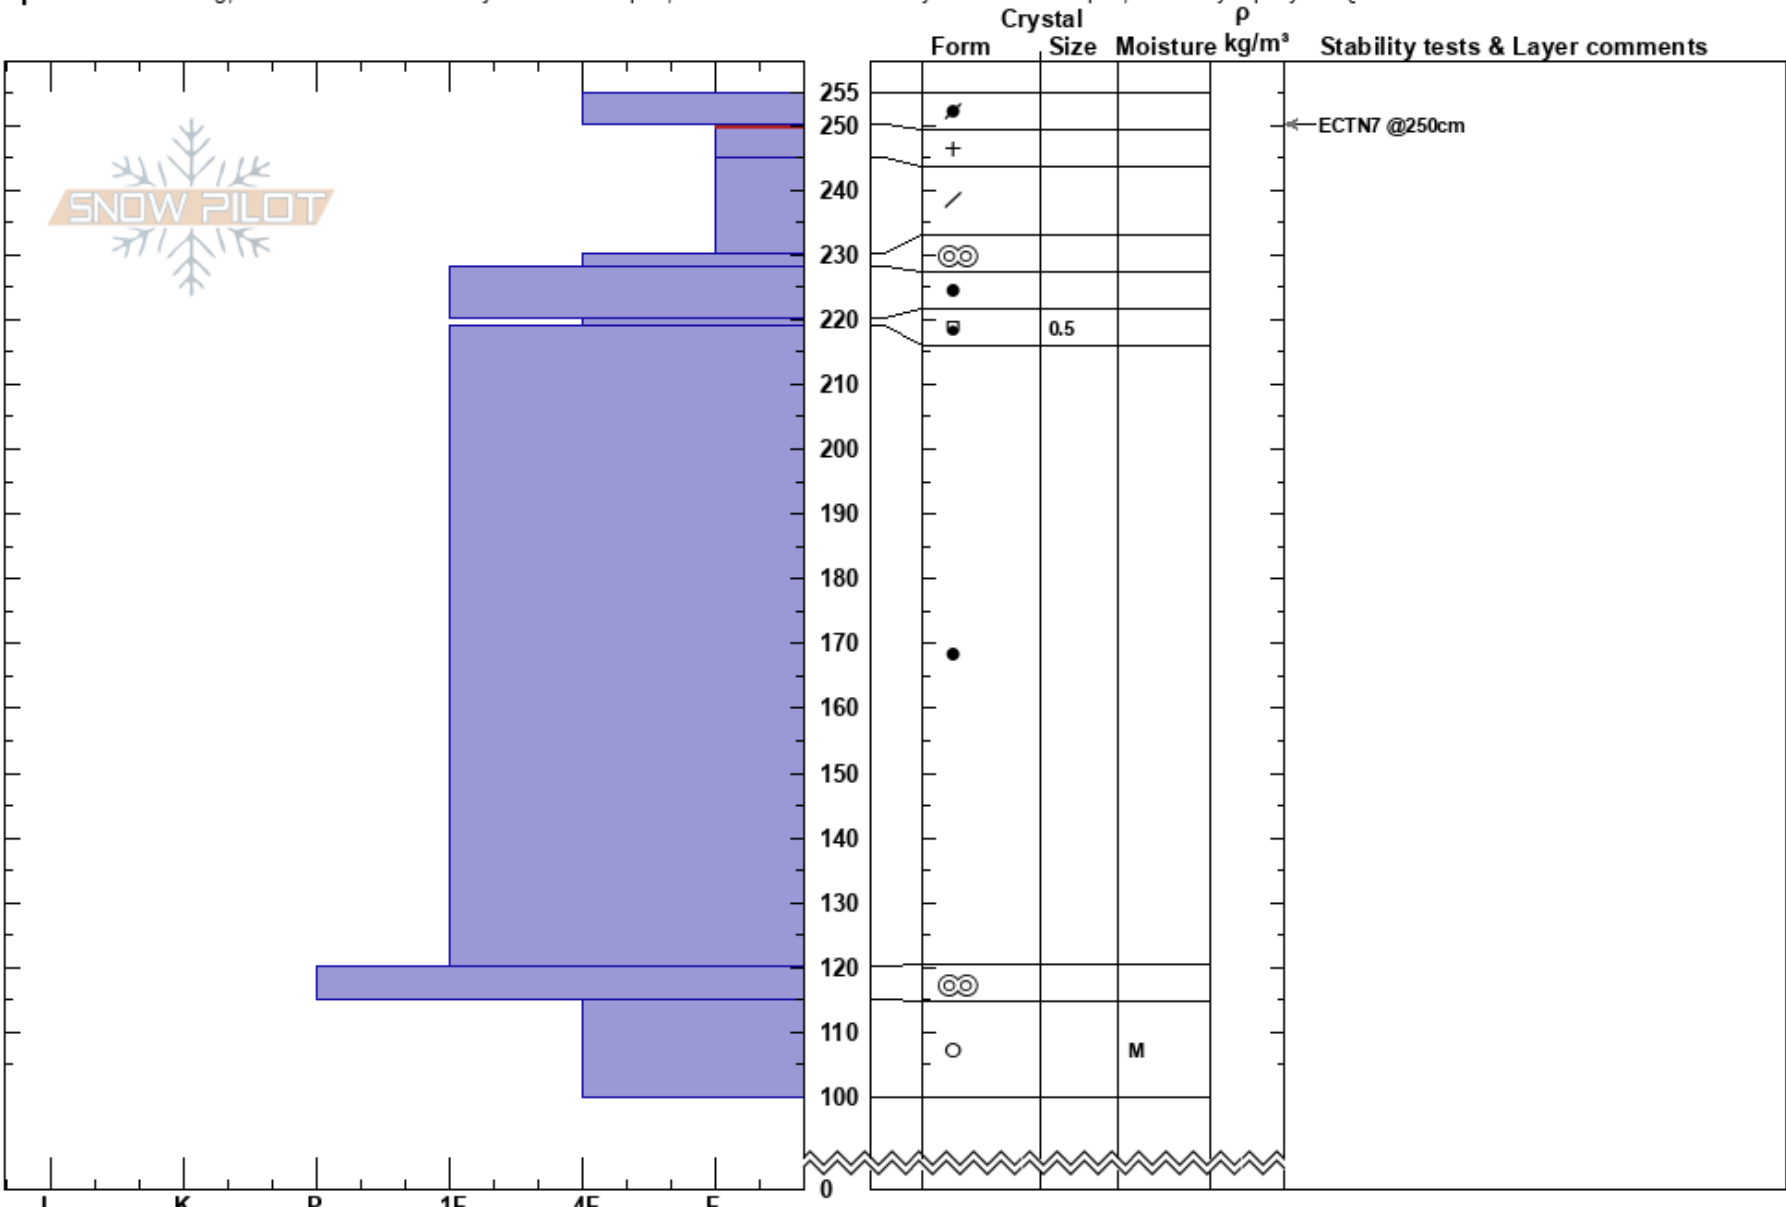

V-Max 2,300'
 Kenai Mountains
 AK
 Elevation: 2300 ft
 Aspect: NW

Daniel Krueger
 01/17/2025 - 2:30pm
 Co-ord: 60.34950N, -149.69178E
 Slope Angle: 22°
 Wind Loading: yes

Stability:
 Air Temperature:
 Sky Cover: OVC
 Precipitation:
 Wind: S Strong

HS:255
 250-245cm:Problematic layer

Specifics: Cracking; Recent avalanche activity on similar slopes; Recent avalanche activity on different slopes; Instability rapidly rising

Notes: