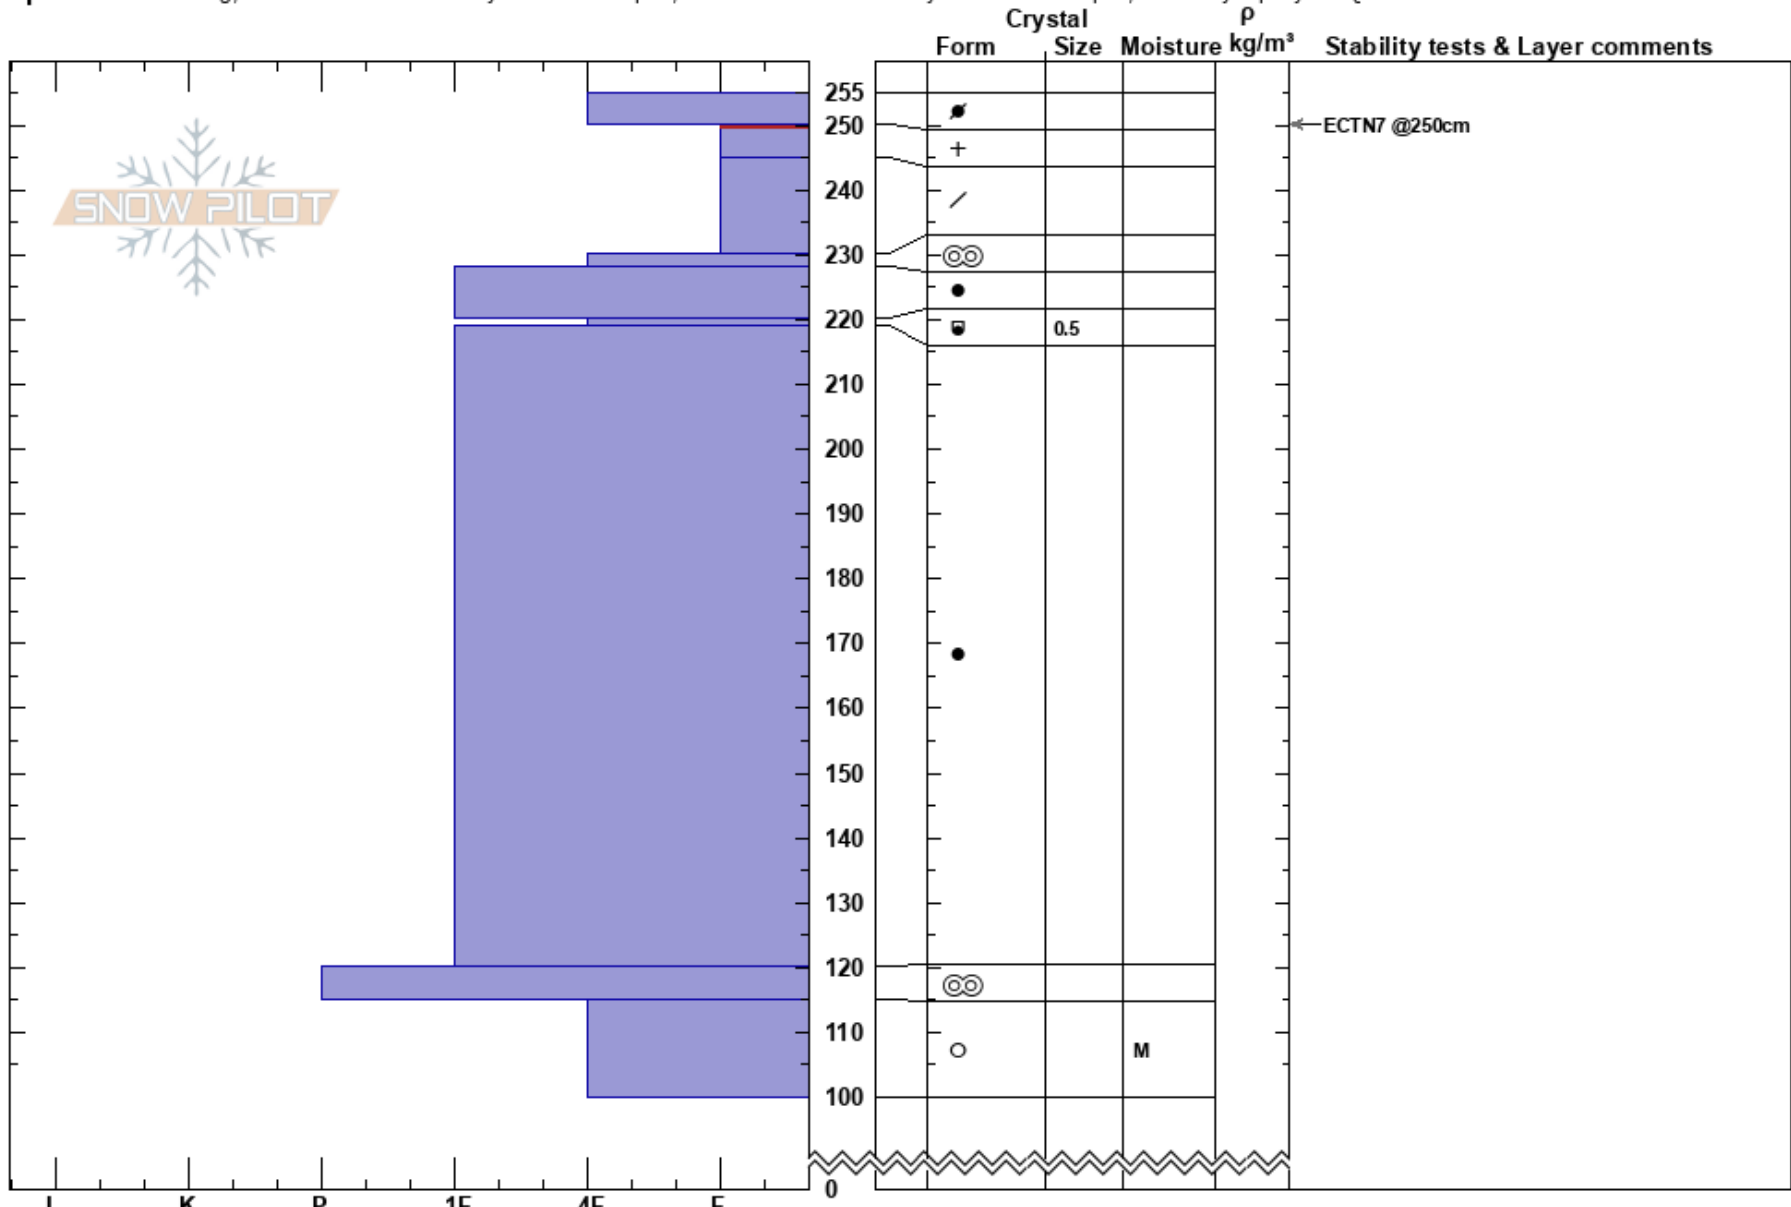

V-Max 2,300'  
 Kenai Mountains  
 AK  
 Elevation: 2300 ft  
 Aspect: NW

Daniel Krueger  
 01/17/2025 - 2:30pm  
 Co-ord: 60.34950N, -149.69178E  
 Slope Angle: 22°  
 Wind Loading: yes

Stability:  
 Air Temperature:  
 Sky Cover: OVC  
 Precipitation:  
 Wind: S Strong

HS:255  
 250-245cm:Problematic layer

Specifics: Cracking; Recent avalanche activity on similar slopes; Recent avalanche activity on different slopes; Instability rapidly rising

Notes: