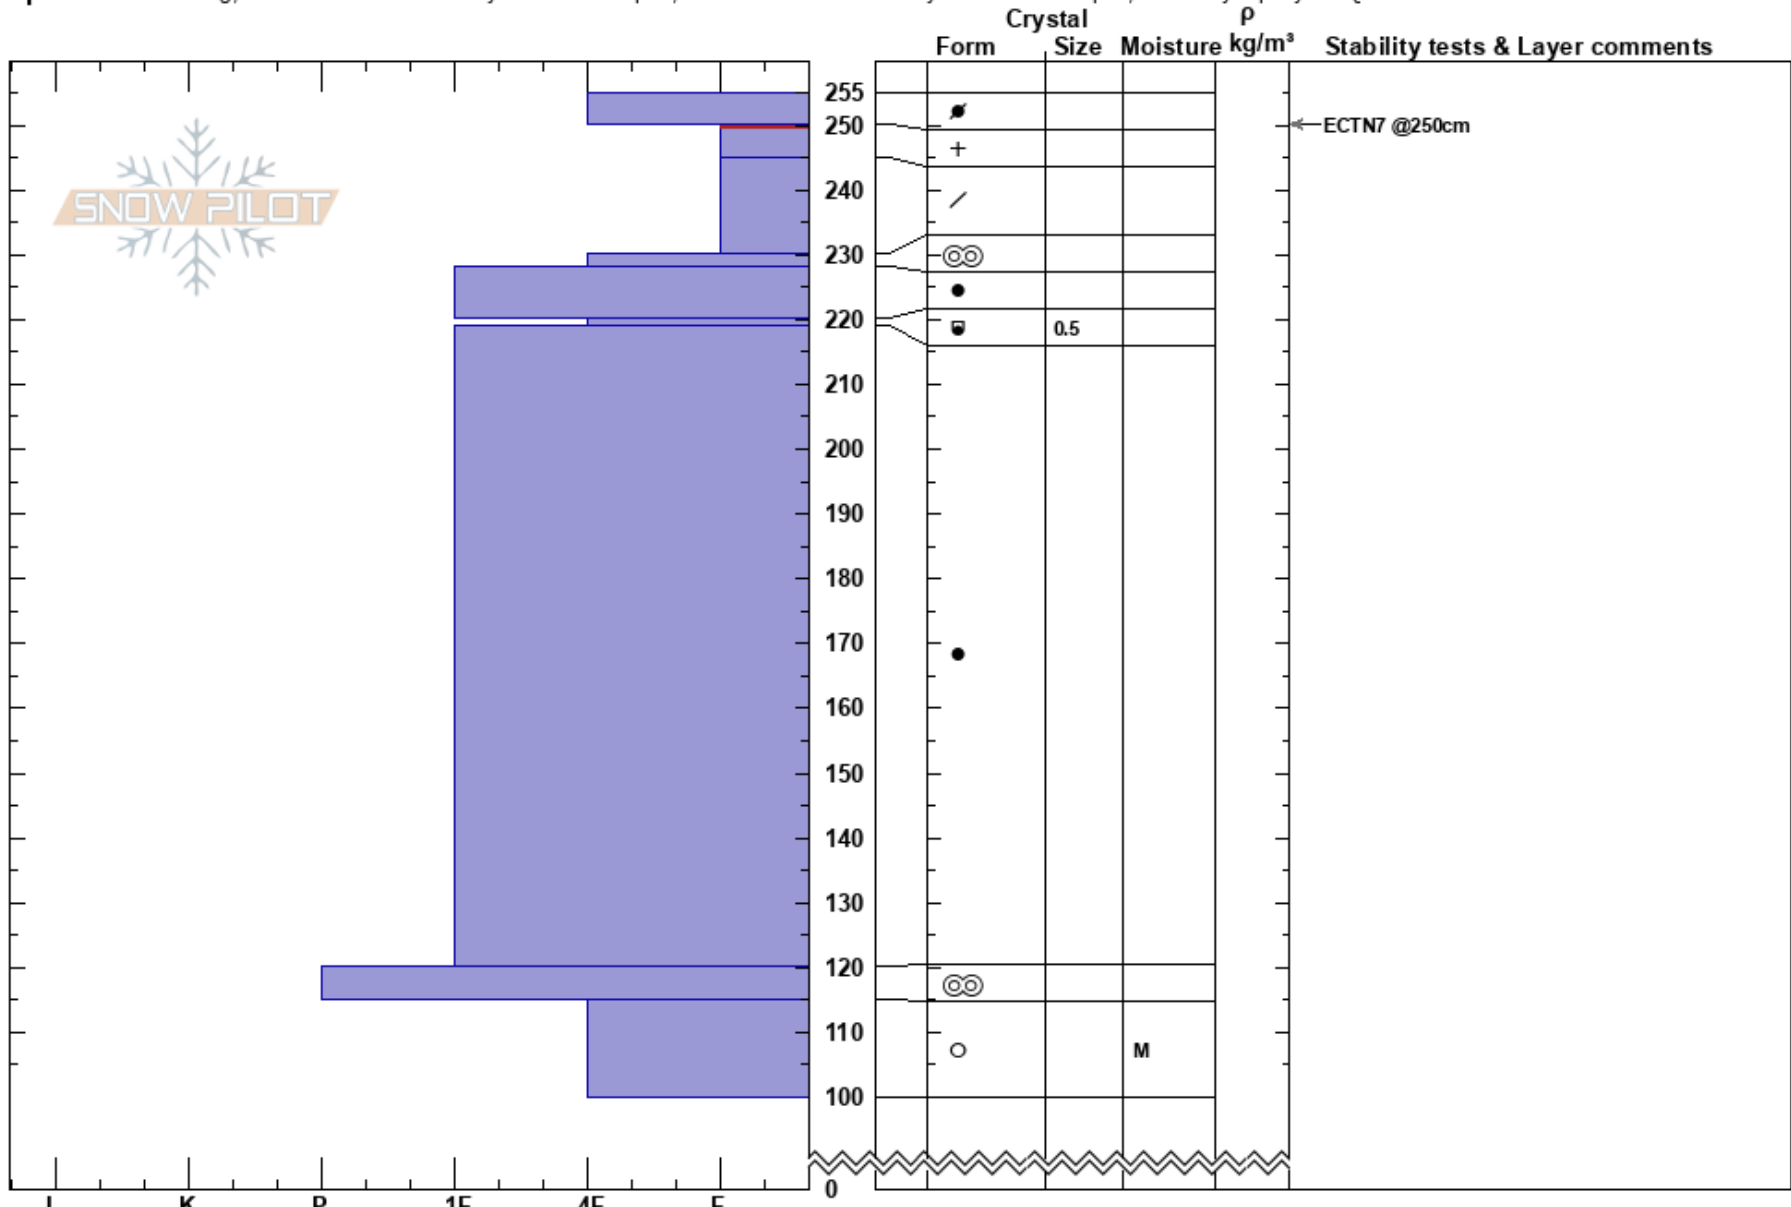

V-Max 2,300'
 Kenai Mountains
 AK
 Elevation: 2300 ft
 Aspect: NW

Daniel Krueger
 01/17/2025 - 2:30pm
 Co-ord: 60.34950N, -149.69178E
 Slope Angle: 22°
 Wind Loading: yes

Stability:
 Air Temperature:
 Sky Cover: OVC
 Precipitation:
 Wind: S Strong

HS:255
 250-245cm:Problematic layer

Specifics: Cracking; Recent avalanche activity on similar slopes; Recent avalanche activity on different slopes; Instability rapidly rising

Notes: