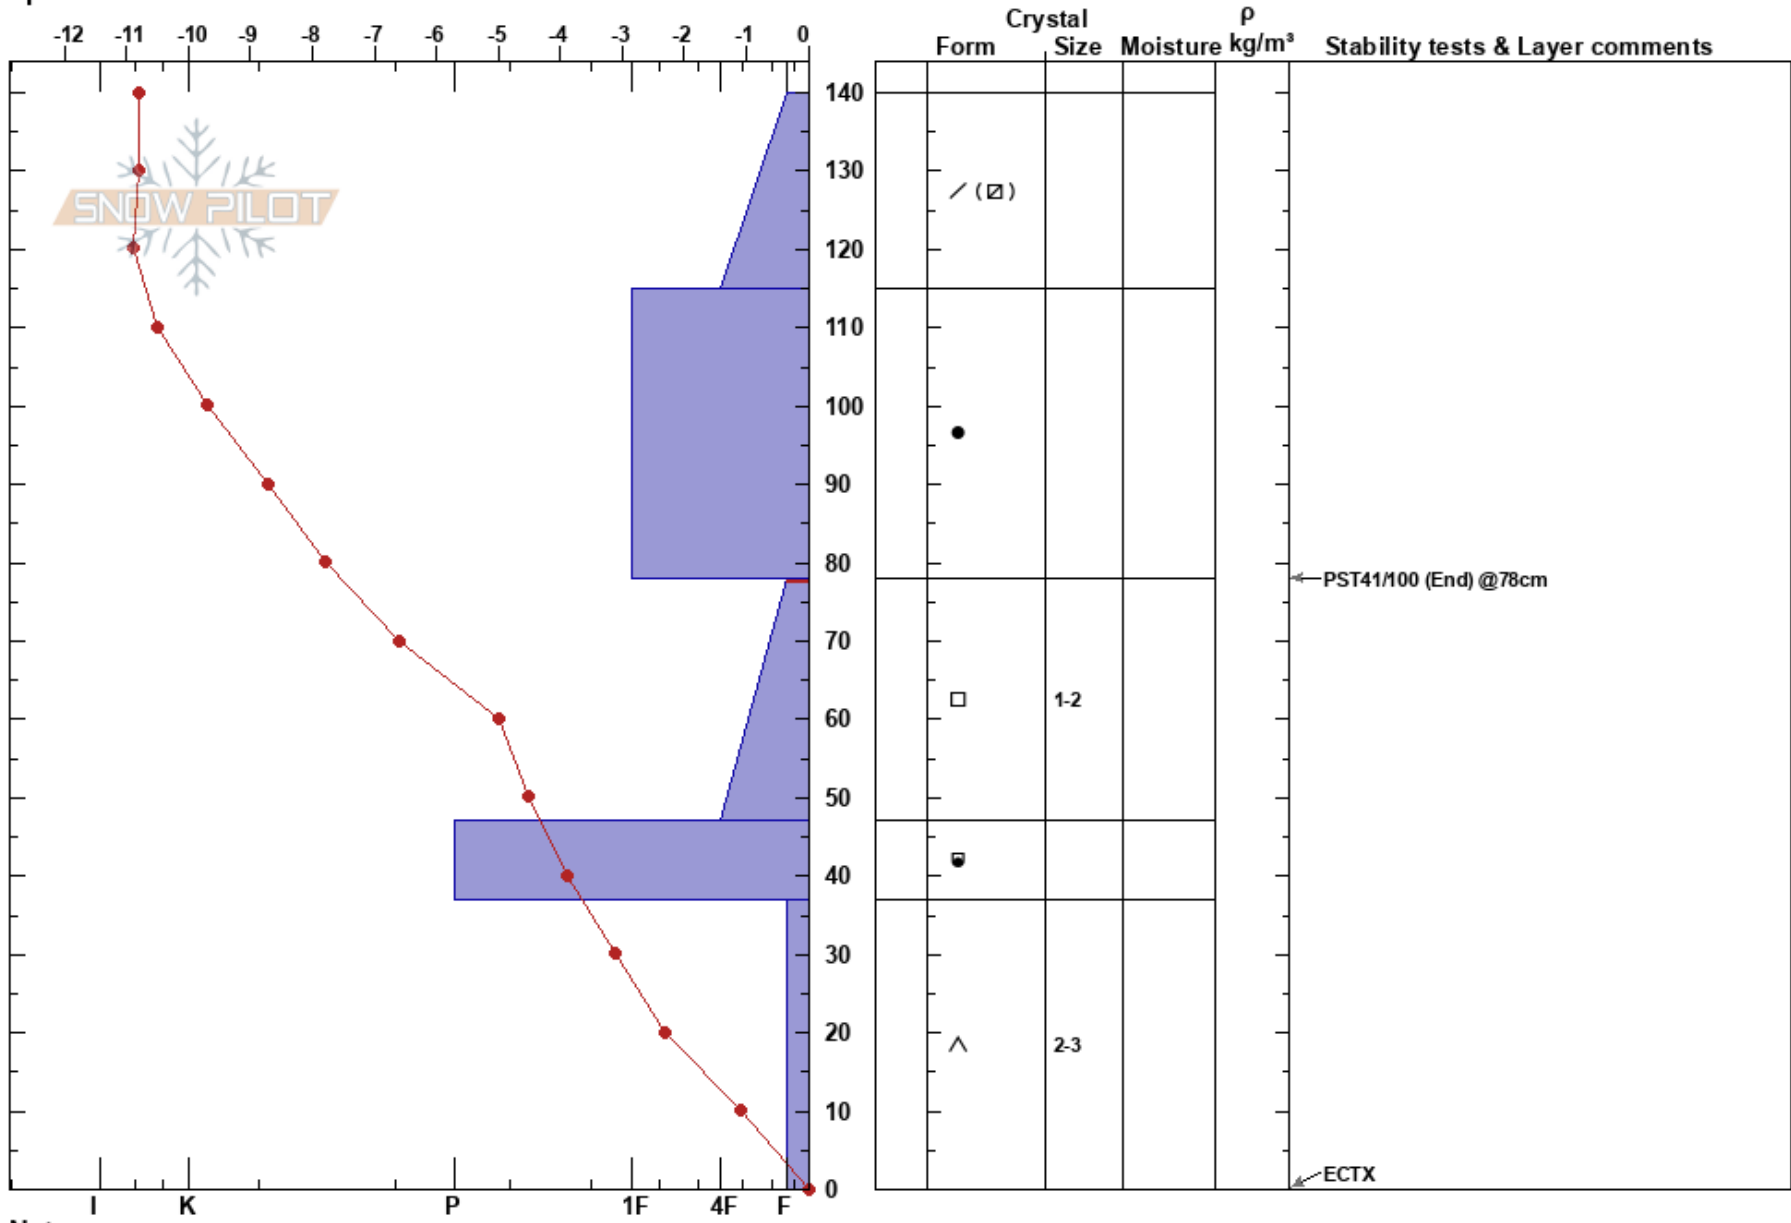

Uneva N Bowl
 Vail/Summit County
 CO
Elevation: 11800 ft
Aspect: NE
Specifics:

Kevin Nikolaides
 01/17/2025 - 2:30pm
Co-ord: 39.56121N, -106.20303E
Slope Angle: 22°
Wind Loading: no

Stability: **HS:**140 **Layer Notes:**
Air Temperature: -10°C **PF:**35 78-47cm:Problematic layer
Sky Cover: BKN **PS:** 15
Precipitation: NO
Wind: NW Light Breeze