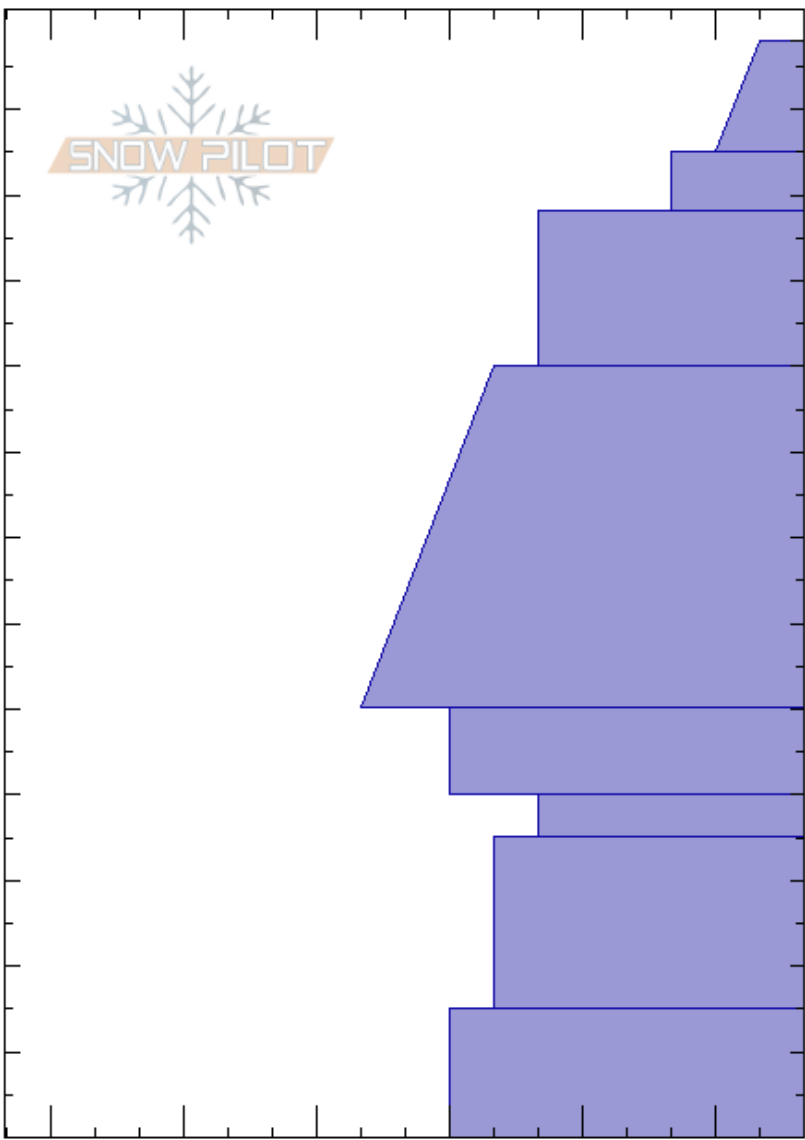

Mt. Ellis - Ridge  
 Gallatin Range-N  
 MT  
 Elevation: 7780 ft  
 Aspect: 60°  
 Specifics:

Alex Marienthal  
 01/17/2025 - 11:15am  
 Co-ord: 45.58444N, -110.95833W  
 Slope Angle: 22°  
 Wind Loading: yes

Stability: Good HS:128  
 Air Temperature: -12.5°C Layer Notes:  
 128-115cm:Problematic layer  
 Sky Cover: OVC  
 Precipitation:  
 Wind: W Light Breeze

Height (ft)	Crystal		$\rho$ kg/m <sup>3</sup>	Stability tests & Layer comments
	Form	Size		
128				
120	+			
110	/			
100	/			
90				
80				
70	•			
60				
50	⊖	1-2		
40	□ (⊖)	2		
30	⊖	2-3		
20				
10	○ (□)	2-3		
0				ECTX