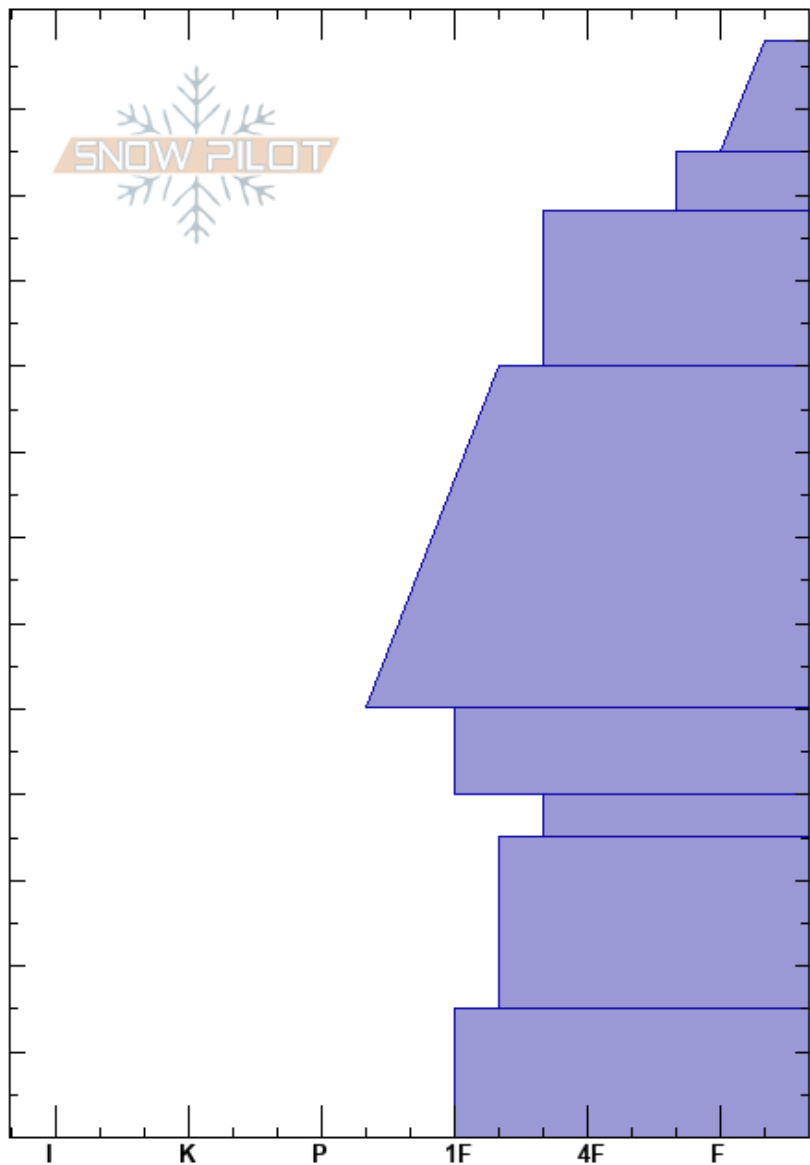

Mt. Ellis - Ridge
 Gallatin Range-N
 MT
 Elevation: 7780 ft
 Aspect: 60°
 Specifics:

Alex Marienthal
 01/17/2025 - 11:15am
 Co-ord: 45.58444N, -110.95833W
 Slope Angle: 22°
 Wind Loading: yes

Stability: Good HS:128
 Air Temperature: -12.5°C Layer Notes:
 128-115cm:Problematic layer
 Sky Cover: OVC
 Precipitation:
 Wind: W Light Breeze

Height (ft)	Crystal		ρ kg/m ³	Stability tests & Layer comments
	Form	Size		
128				
120	+			
110	/			
100	/			
90				
80				
70	•			
60				
50	⊖	1-2		
40	□ (⊖)	2		
30	⊖	2-3		
20				
10	○ (□)	2-3		
0				ECTX