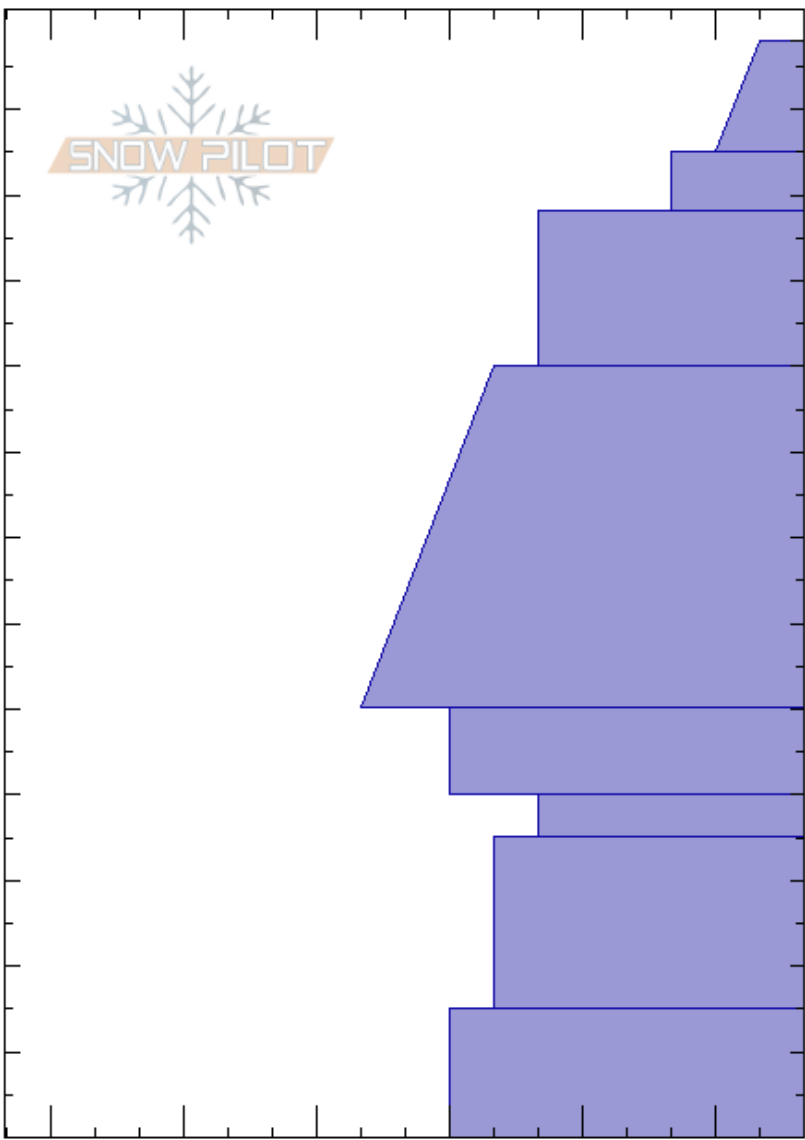

Mt. Ellis - Ridge
 Gallatin Range-N
 MT
 Elevation: 7780 ft
 Aspect: 60°
 Specifics:

Alex Marienthal
 01/17/2025 - 11:15am
 Co-ord: 45.58444N, -110.95833W
 Slope Angle: 22°
 Wind Loading: yes

Stability: Good HS:128
 Air Temperature: -12.5°C Layer Notes:
 128-115cm:Problematic layer
 Sky Cover: OVC
 Precipitation:
 Wind: W Light Breeze

Height (ft)	Crystal		ρ kg/m ³	Stability tests & Layer comments
	Form	Size		
128				
120	+			
110	/			
100	/			
90				
80				
70	•			
60				
50	⊖	1-2		
40	□ (⊖)	2		
30	⊖	2-3		
20				
10	○ (□)	2-3		
0				ECTX