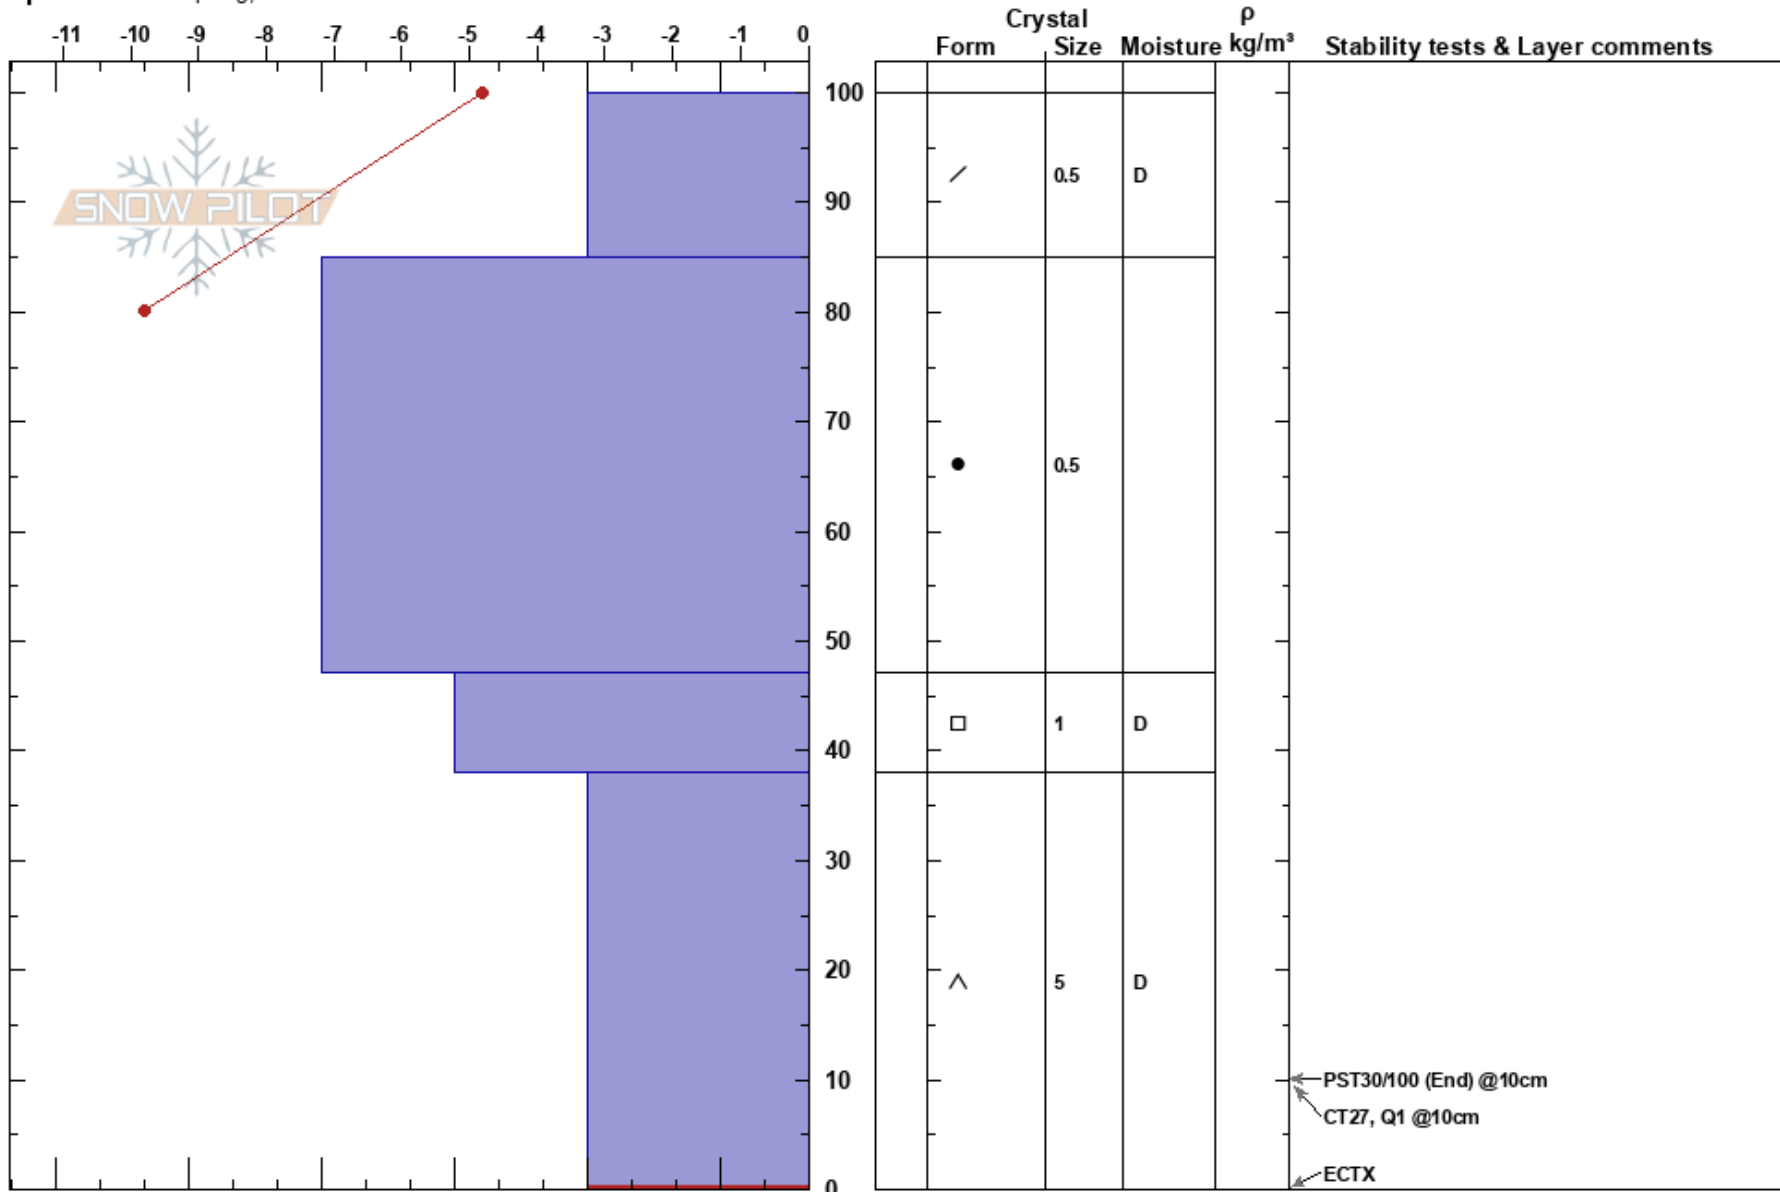

PF:30

38-0cm: Problematic layer

CO

Co-ord: 39.68895N, -105.89630W

Sky Cover: OVC

PS: 10

Elevation: 11830 ft

Slope Angle: 27°

Precipitation: S-1

Aspect: S

Wind Loading: no

Wind: SW Light Breeze

Specifics: Collapsing, localizer

← PST30/100 (End) @10cm
 ← CT27, Q1 @10cm
 ← ECTX

Notes:

I K P 1F 4F F