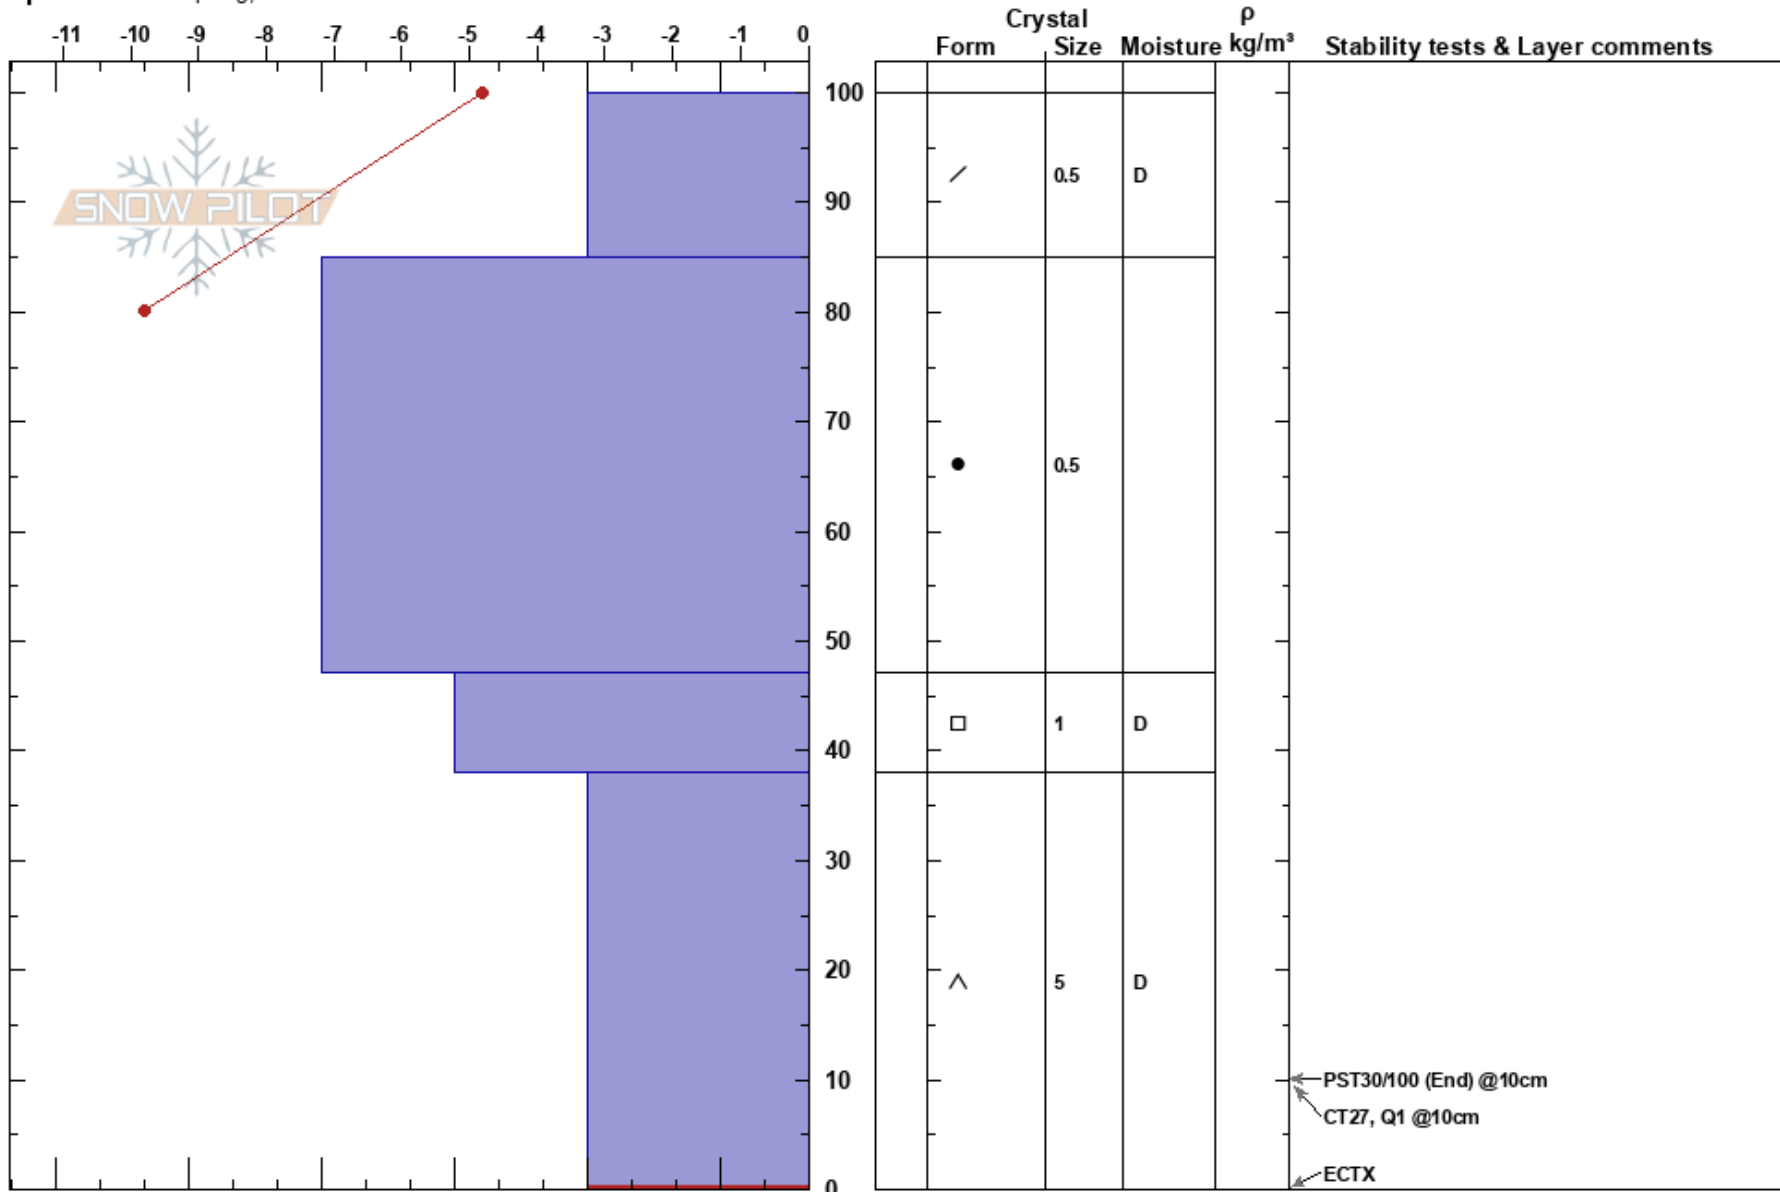

PF:30

38-0cm: Problematic layer

CO

Co-ord: 39.68895N, -105.89630W

Sky Cover: OVC

PS: 10

Elevation: 11830 ft

Slope Angle: 27°

Precipitation: S-1

Aspect: S

Wind Loading: no

Wind: SW Light Breeze

Specifics: Collapsing, localizer

Notes:

← PST30/100 (End) @10cm
 ← CT27, Q1 @10cm
 ← ECTX