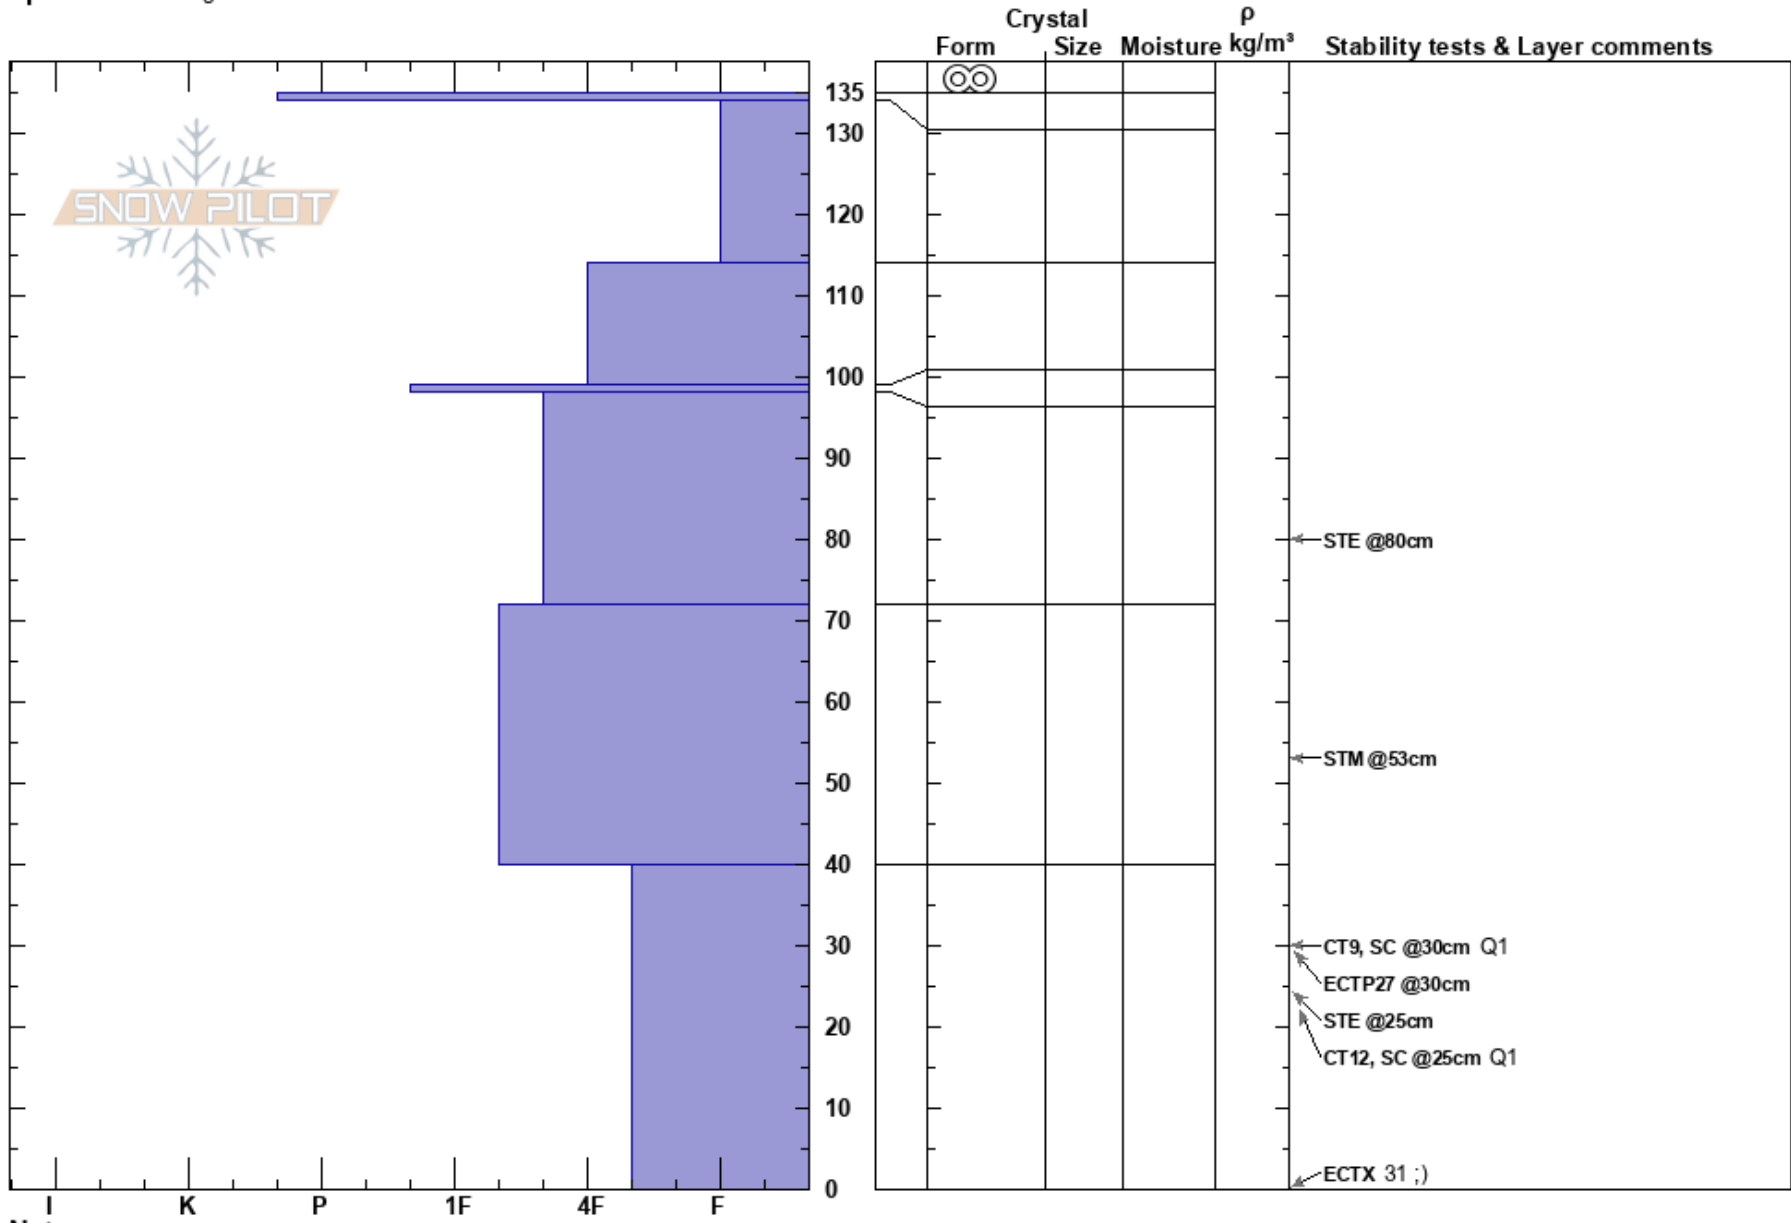

Pacific
 Vail/Summit County
 CO
Elevation: 12031 ft
Aspect: SE
Specifics: Pit dug in a Ski Area

Ayden Allen
 01/17/2025 - 11:11am
Co-ord: 39.45873N, -106.17126W
Slope Angle: 35°
Wind Loading: no

Stability:
Air Temperature: 19°C
Sky Cover: BKN
Precipitation: NO
Wind: W Light Breeze

HS: 135
Layer Notes:
 40-0cm: Problematic layer

Notes: