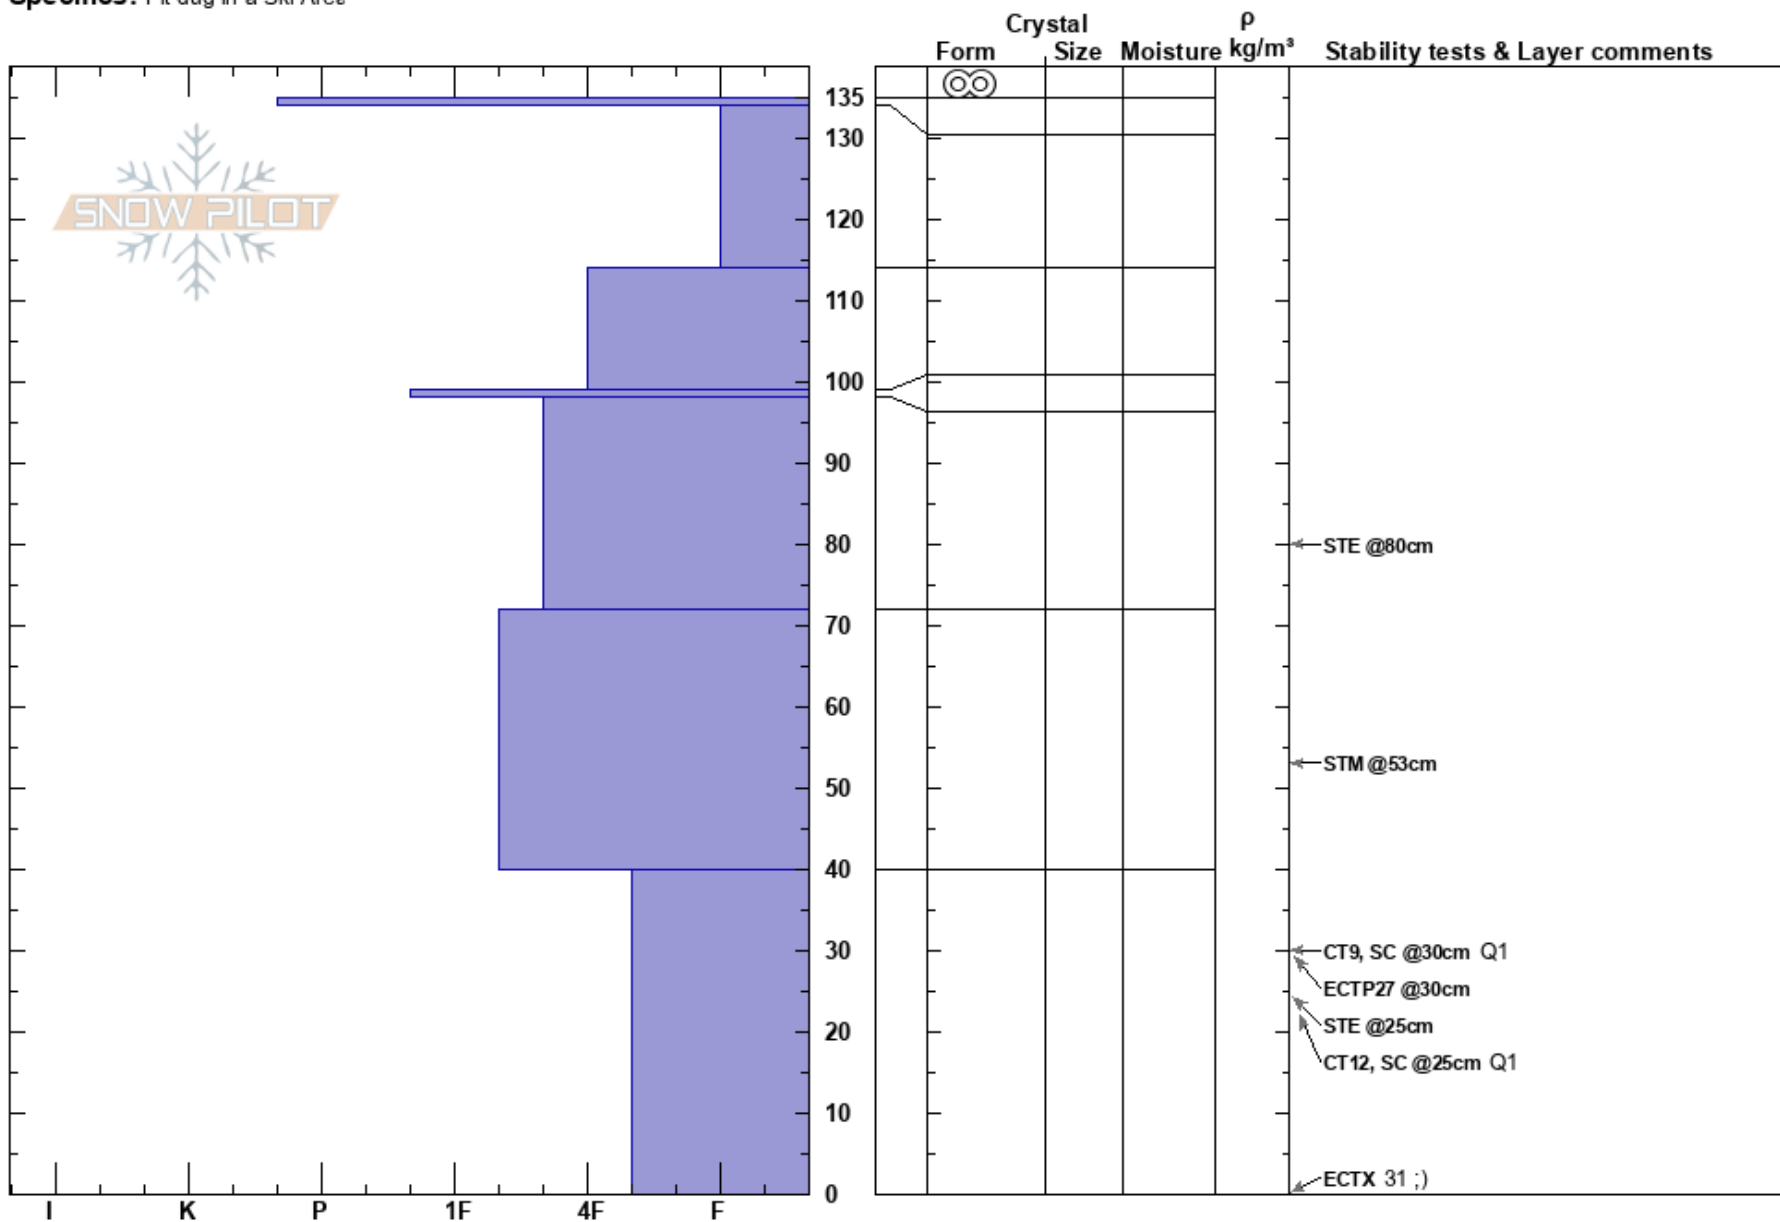

Pacific
 Vail/Summit County
 CO
Elevation: 12031 ft
Aspect: SE
Specifics: Pit dug in a Ski Area

Ayden Allen
 01/17/2025 - 11:11am
Co-ord: 39.45873N, -106.17126W
Slope Angle: 35°
Wind Loading: no

Stability:
Air Temperature: 19°C
Sky Cover: BKN
Precipitation: NO
Wind: W Light Breeze

HS: 135
Layer Notes:
 40-0cm: Problematic layer

Notes:

I K P 1F 4F F