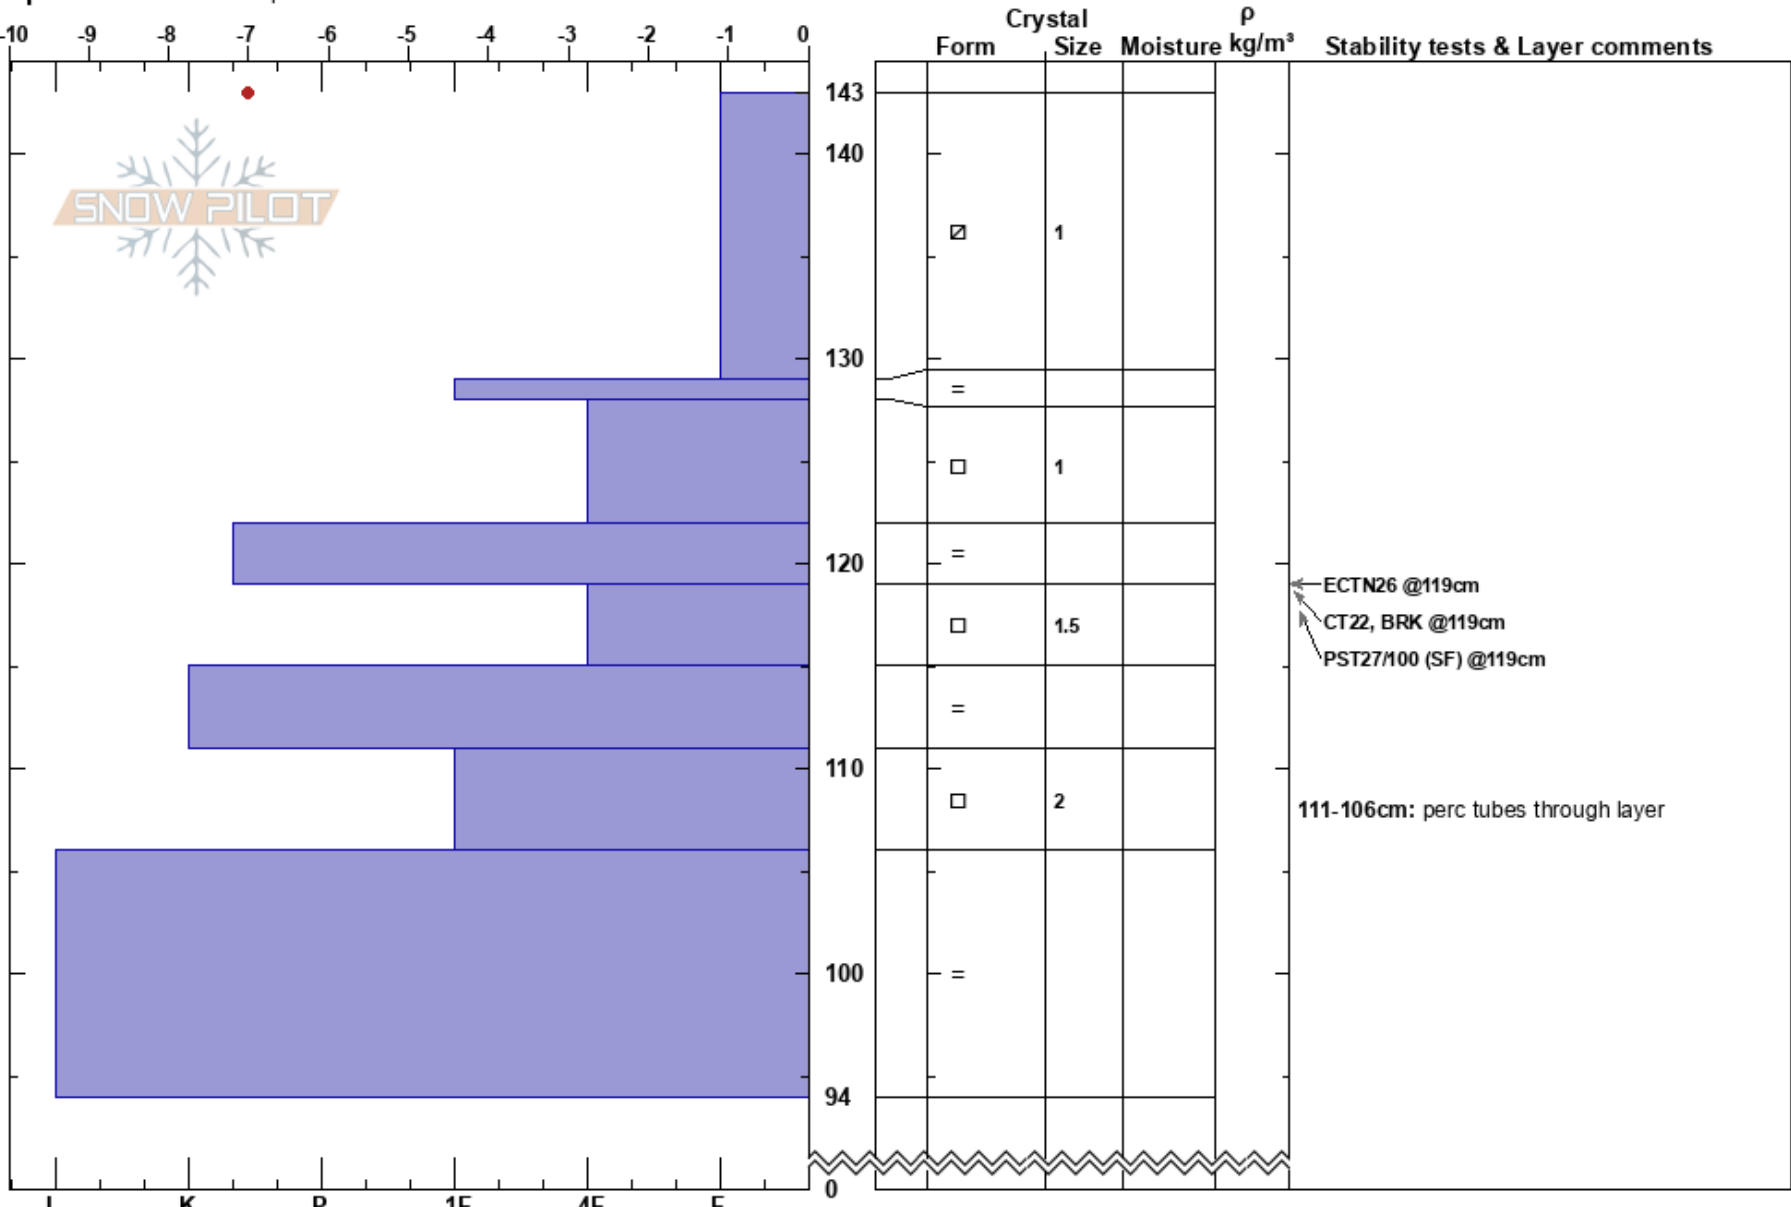

Polaris Point  
 Central Sierra  
 CA  
**Elevation:** 7570 ft  
**Aspect:** 25°  
**Specifics:** We skied slope

Brandon Schwartz  
 01/17/2025 - 11:25am  
**Co-ord:** 39.13445N, -120.20350W  
**Slope Angle:** 28°  
**Wind Loading:** no

**Stability:** Very Good **HS:** 143 **Layer Notes:**  
**Air Temperature:** 0°C **PF:** 15 111-106cm: perc tubes through layer  
**Sky Cover:** CLR **PS:** 15  
**Precipitation:** NO  
**Wind:** W Moderate

**Notes:** Pit dug adjacent to avalanche start zone in near treeline terrain.