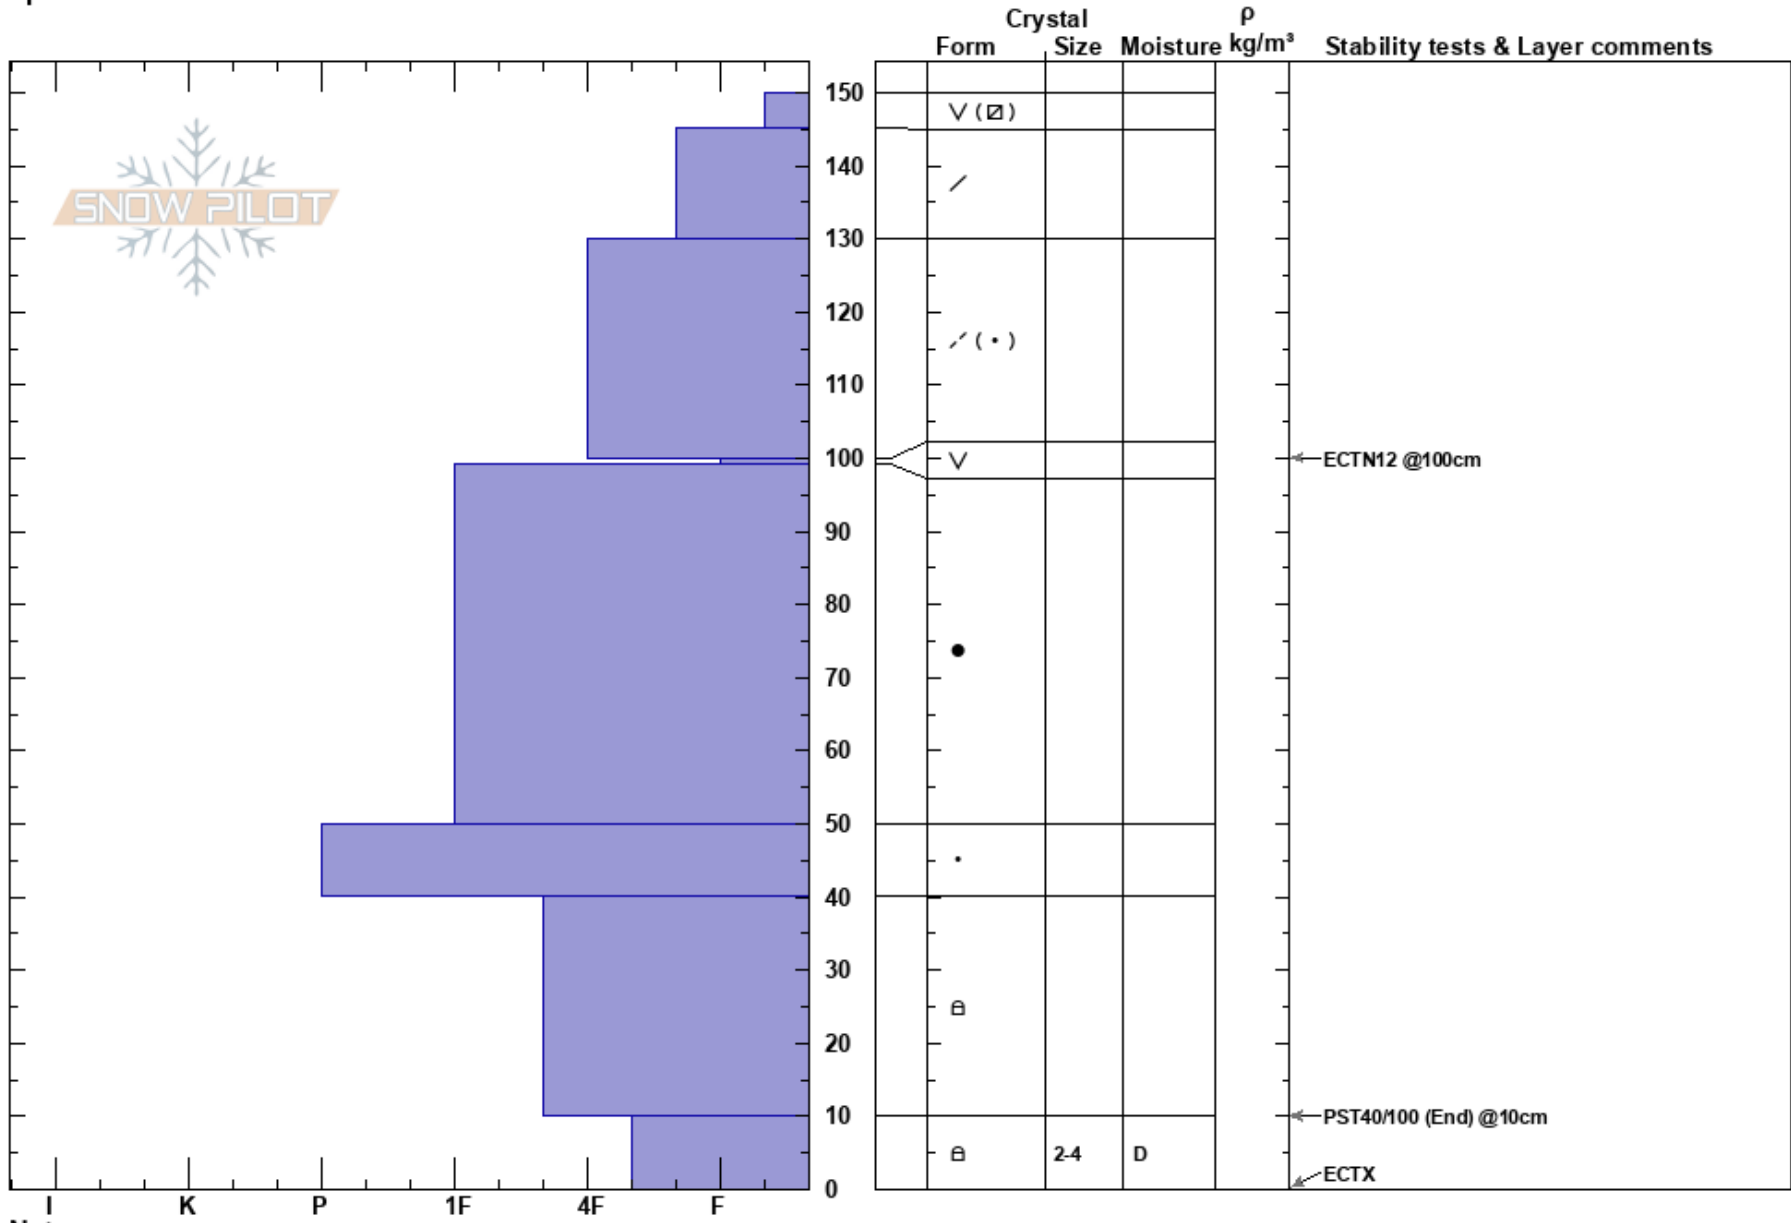

Snow Peak
 Portneuf Range
 ID
 Elevation: 9100 ft
 Aspect: 60°
 Specifics:

Gabrielle Antonioli
 01/16/2025 - 1:56pm
 Co-ord: 42.75272N, -112.13293W
 Slope Angle: 29°
 Wind Loading: yes

Stability: Good HS:150 Layer Notes:
 Air Temperature:
 Sky Cover: CLR
 Precipitation: NO
 Wind: W Light Breeze