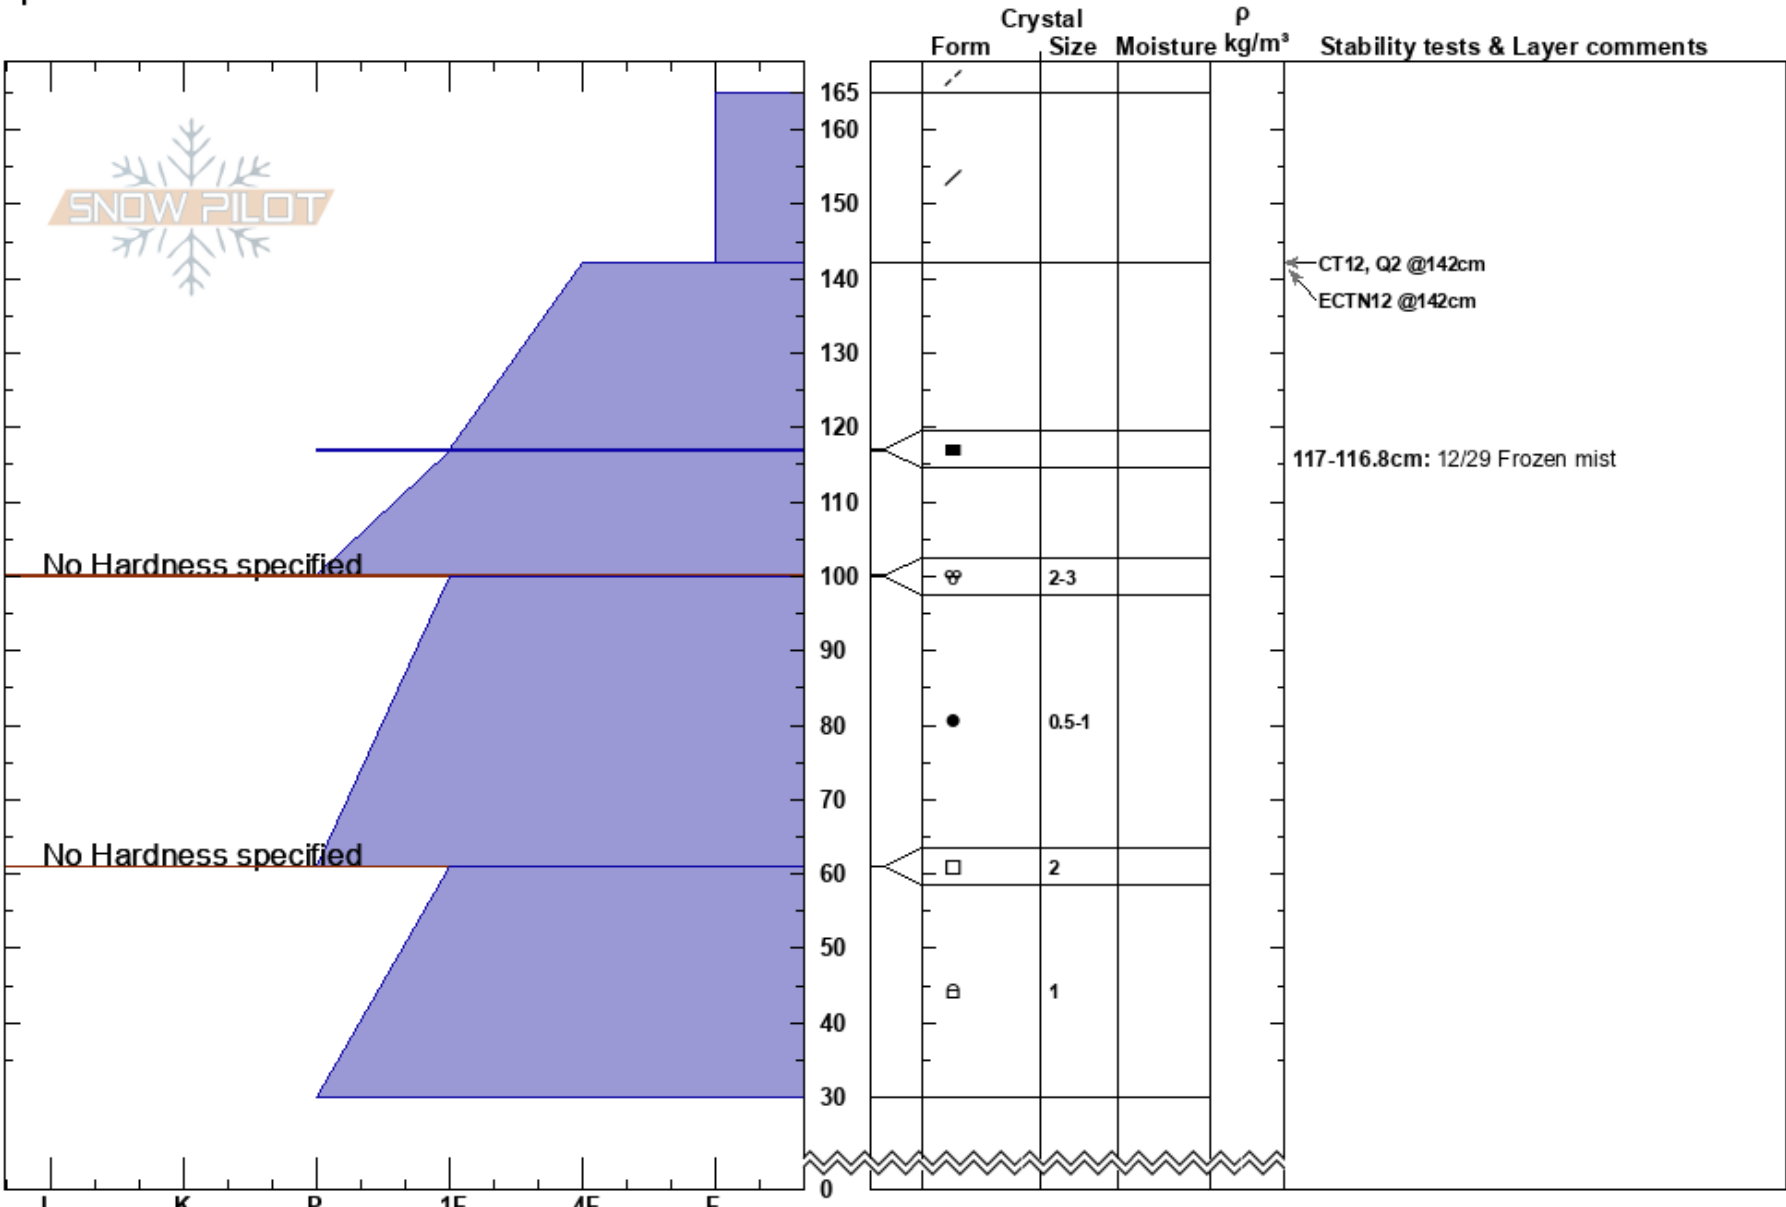

Wounded Knee  
 Park Range  
 CO  
 Elevation: 10700 ft  
 Aspect: NE  
 Specifics:

Brian Gardel  
 01/16/2025 - 12:30pm  
 Co-ord:  
 Slope Angle: 31°  
 Wind Loading: previous

Stability: Good  
 Air Temperature: 24°C  
 Sky Cover: CLR  
 Precipitation: NO  
 Wind: W Light Breeze

HS:165  
 PF:35  
 PS:10  
 117-116.8cm: 12/29 Frozen mist  
 61-60.8cm: Problematic layer

**Layer Notes:**

Notes: Pit location was on far skier's right side