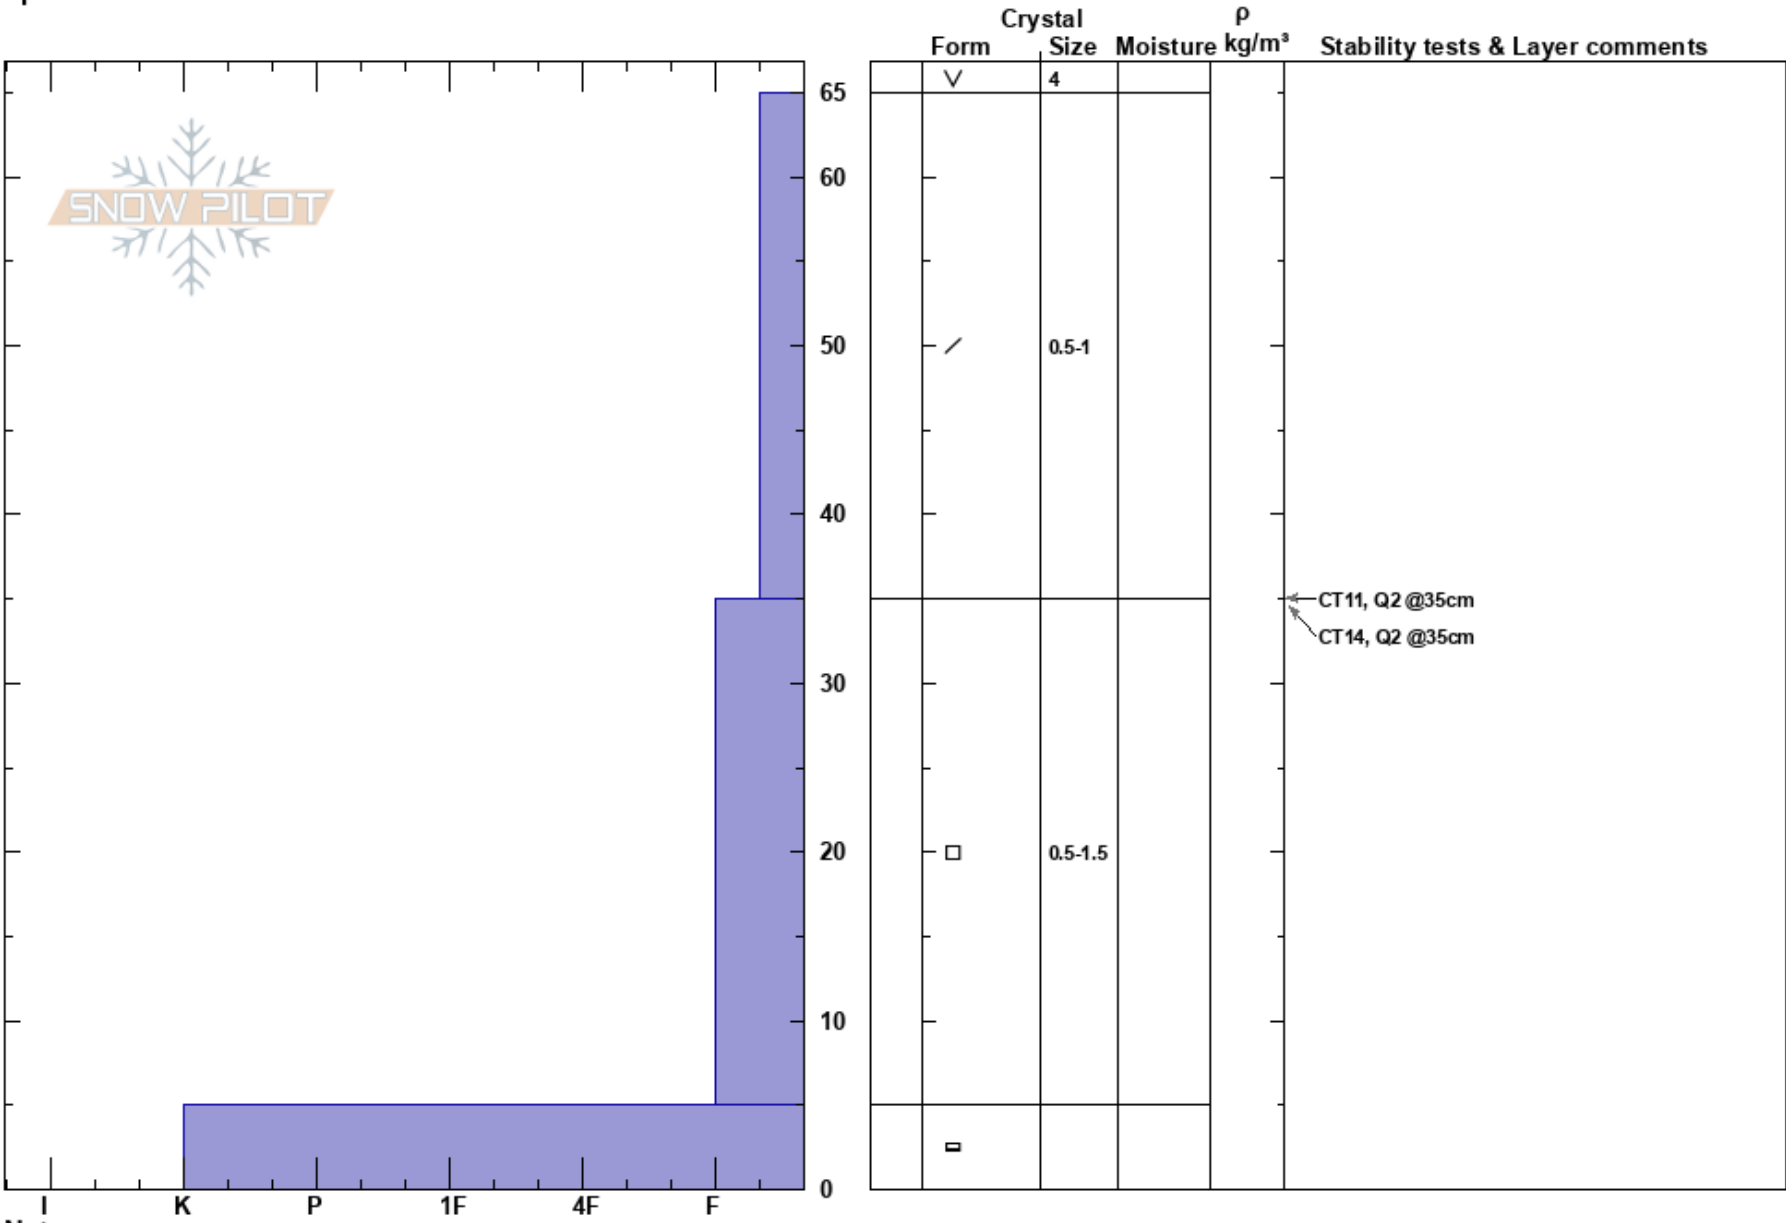

Cat Scratch Face
 Park Range
 CO
 Elevation: 9400 ft
 Aspect: NE
 Specifics:

Brian Gardel
 01/16/2025 - 10:30am
 Co-ord:
 Slope Angle: 38°
 Wind Loading: no

Stability:
 Air Temperature: 22°C
 Sky Cover: CLR
 Precipitation: NO
 Wind: Calm

HS:65
 PF:65 35-5cm: Problematic layer

Layer Notes:

Notes: Snowpit located on 12/29 bed surface