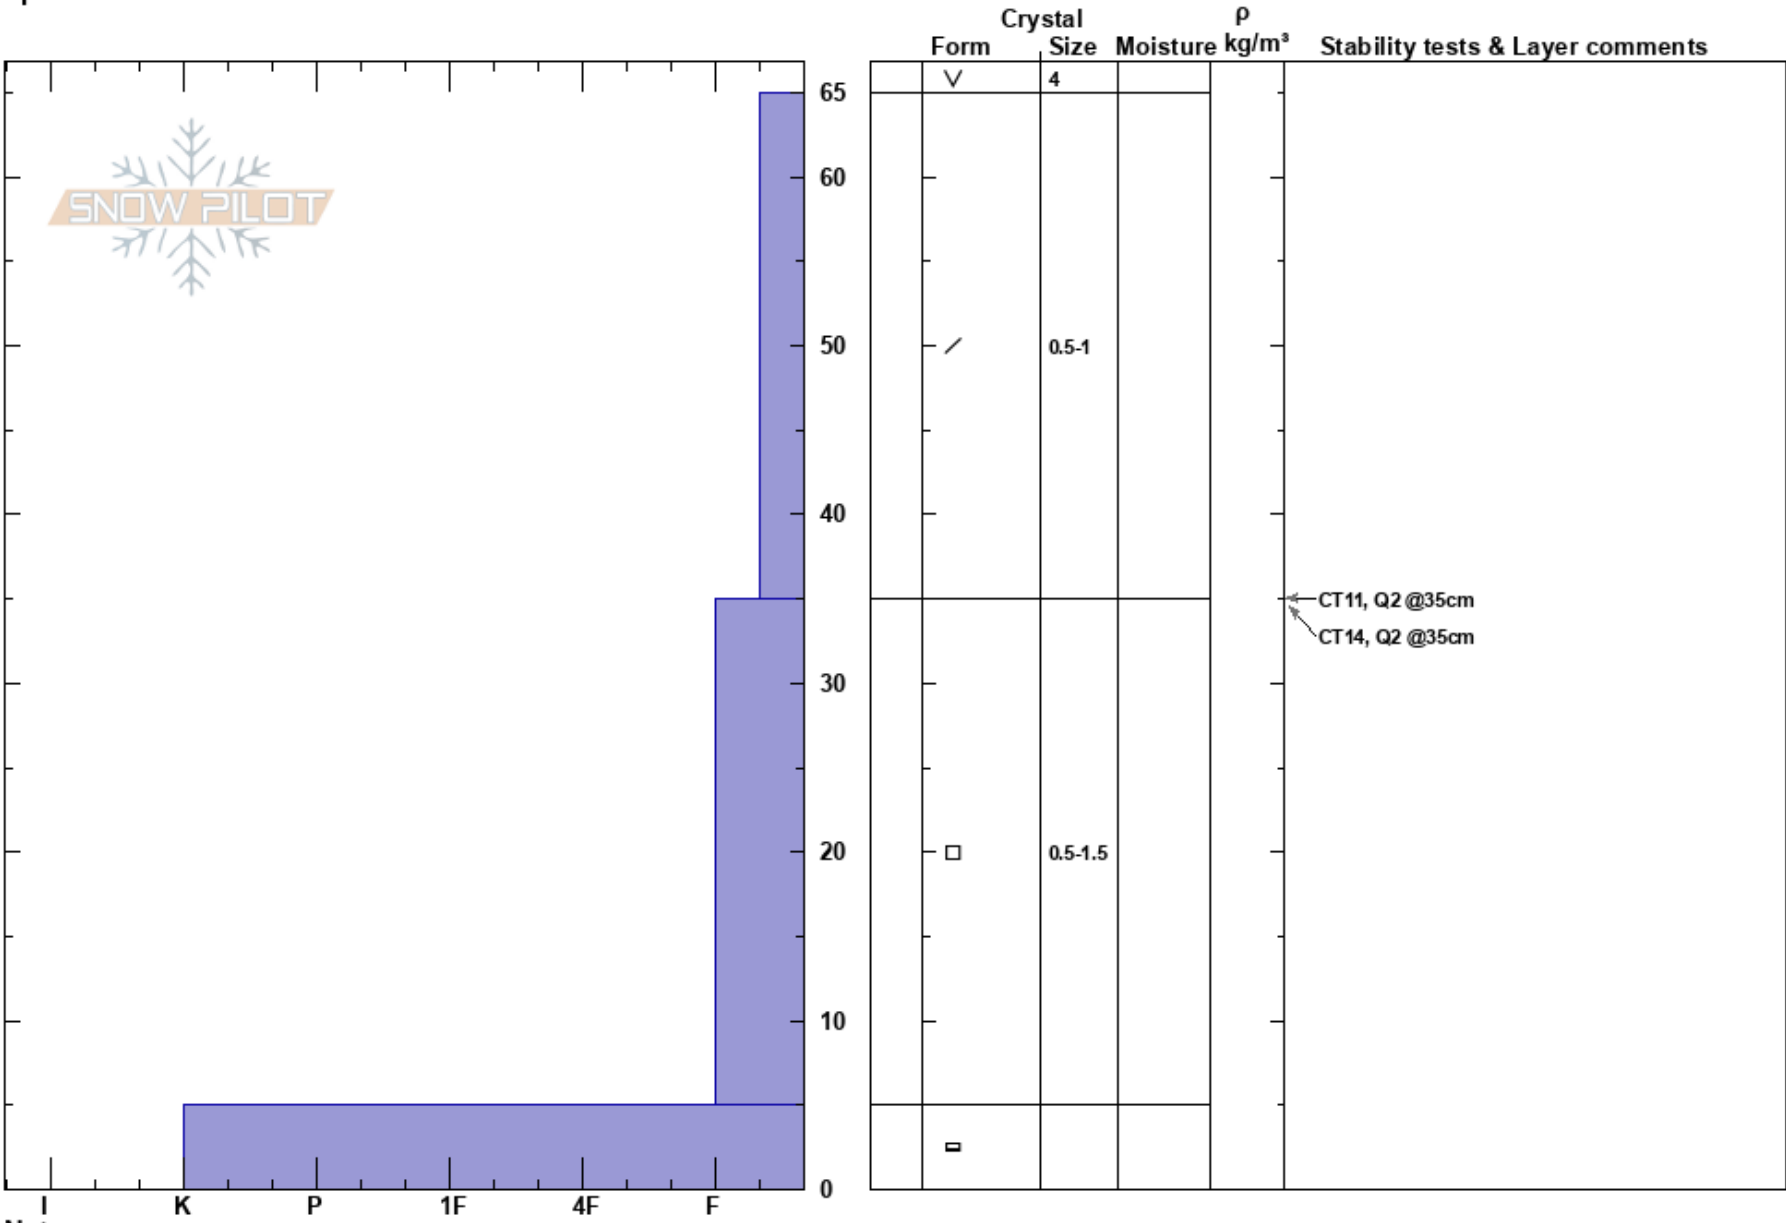

Cat Scratch Face
 Park Range
 CO
 Elevation: 9400 ft
 Aspect: NE
 Specifics:

Brian Gardel
 01/16/2025 - 10:30am
 Co-ord:
 Slope Angle: 38°
 Wind Loading: no

Stability:
 Air Temperature: 22°C
 Sky Cover: CLR
 Precipitation: NO
 Wind: Calm
 HS:65
 PF:65
 35-5cm: Problematic layer

Notes: Snowpit located on 12/29 bed surface