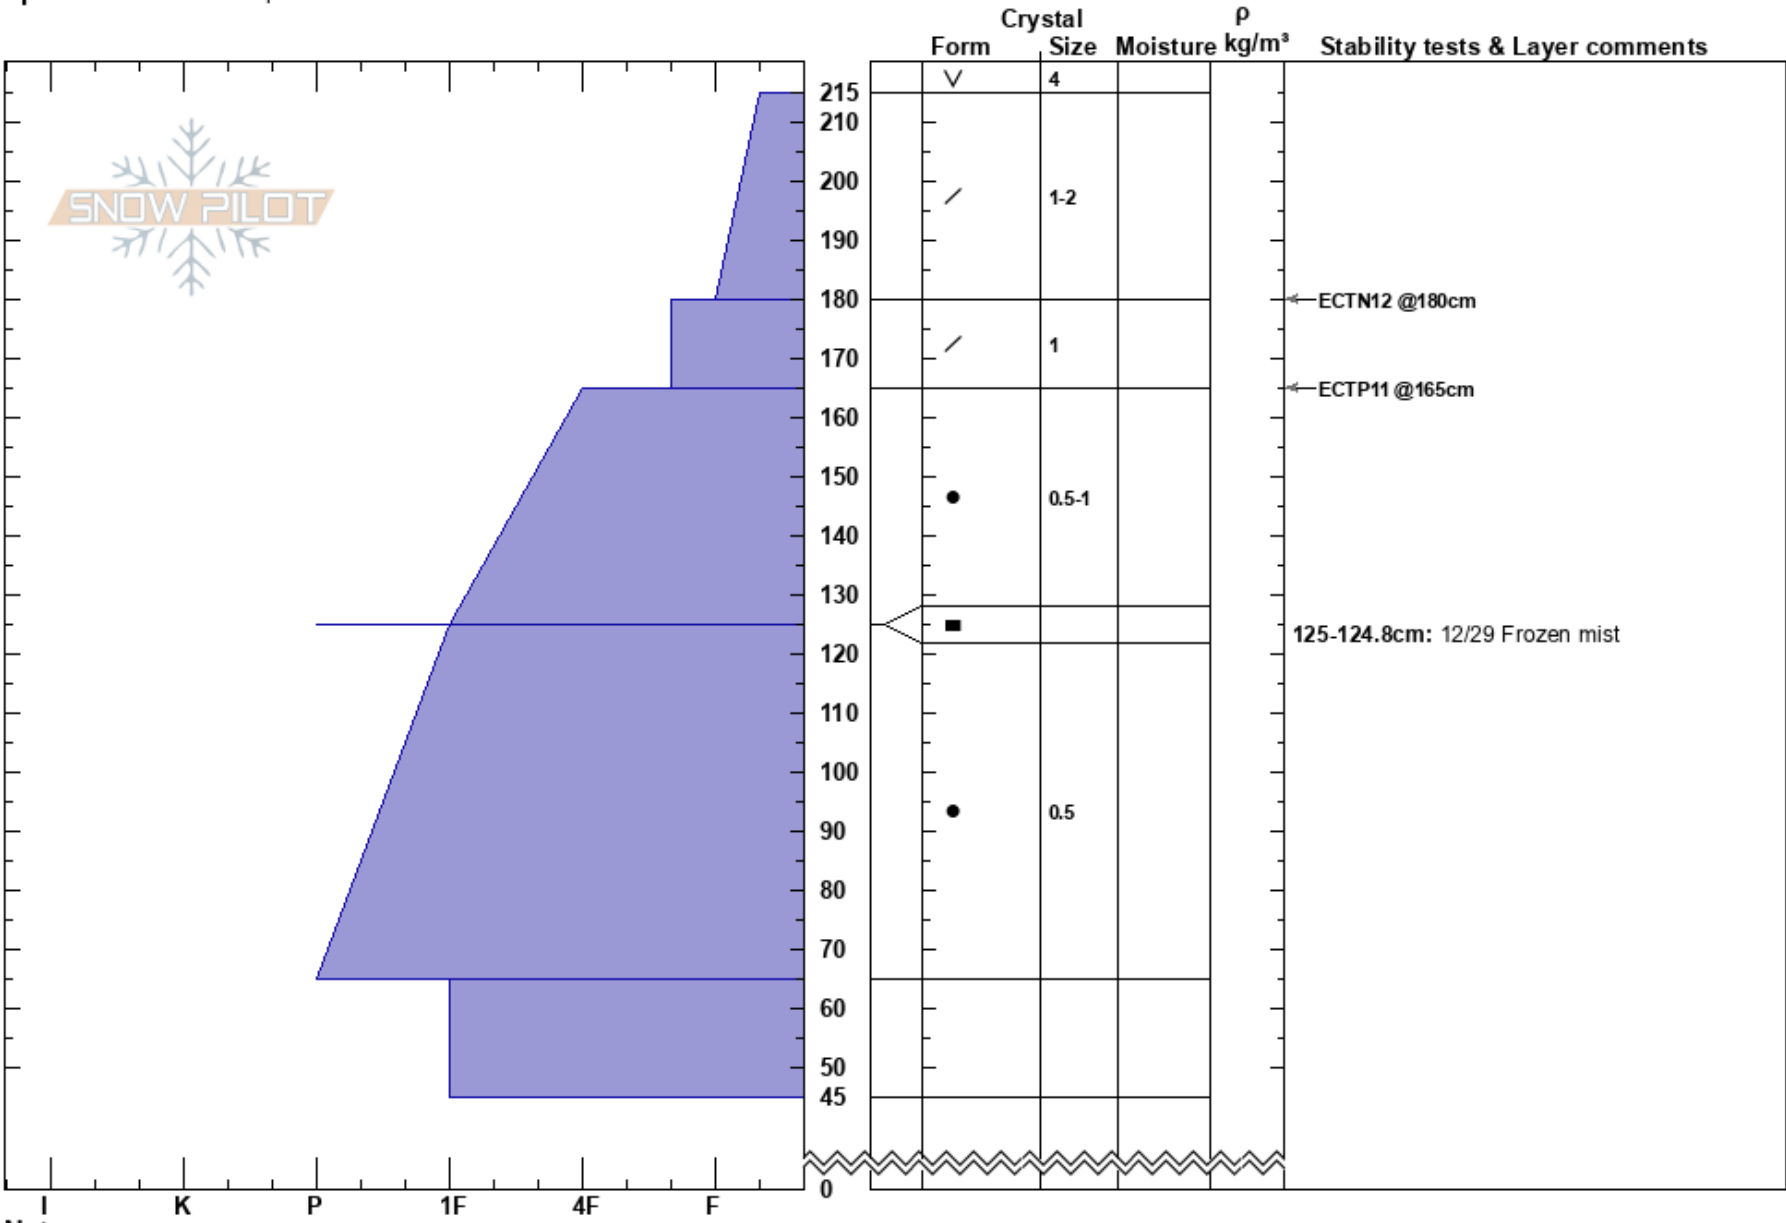

Grand Central Knob
 Park Range
 CO
Elevation: 9800 ft
Aspect: N
Specifics: We skied slope

Brian Gardel
 01/16/2025 - 10:00am
Co-ord:
Slope Angle: 30°
Wind Loading: no

Stability: Good **HS:**215 **Layer Notes:**
Air Temperature: 22°C **PS:** 40 125-124.8cm: 12/29 Frozen mist
Sky Cover: CLR
Precipitation: NO
Wind: Calm