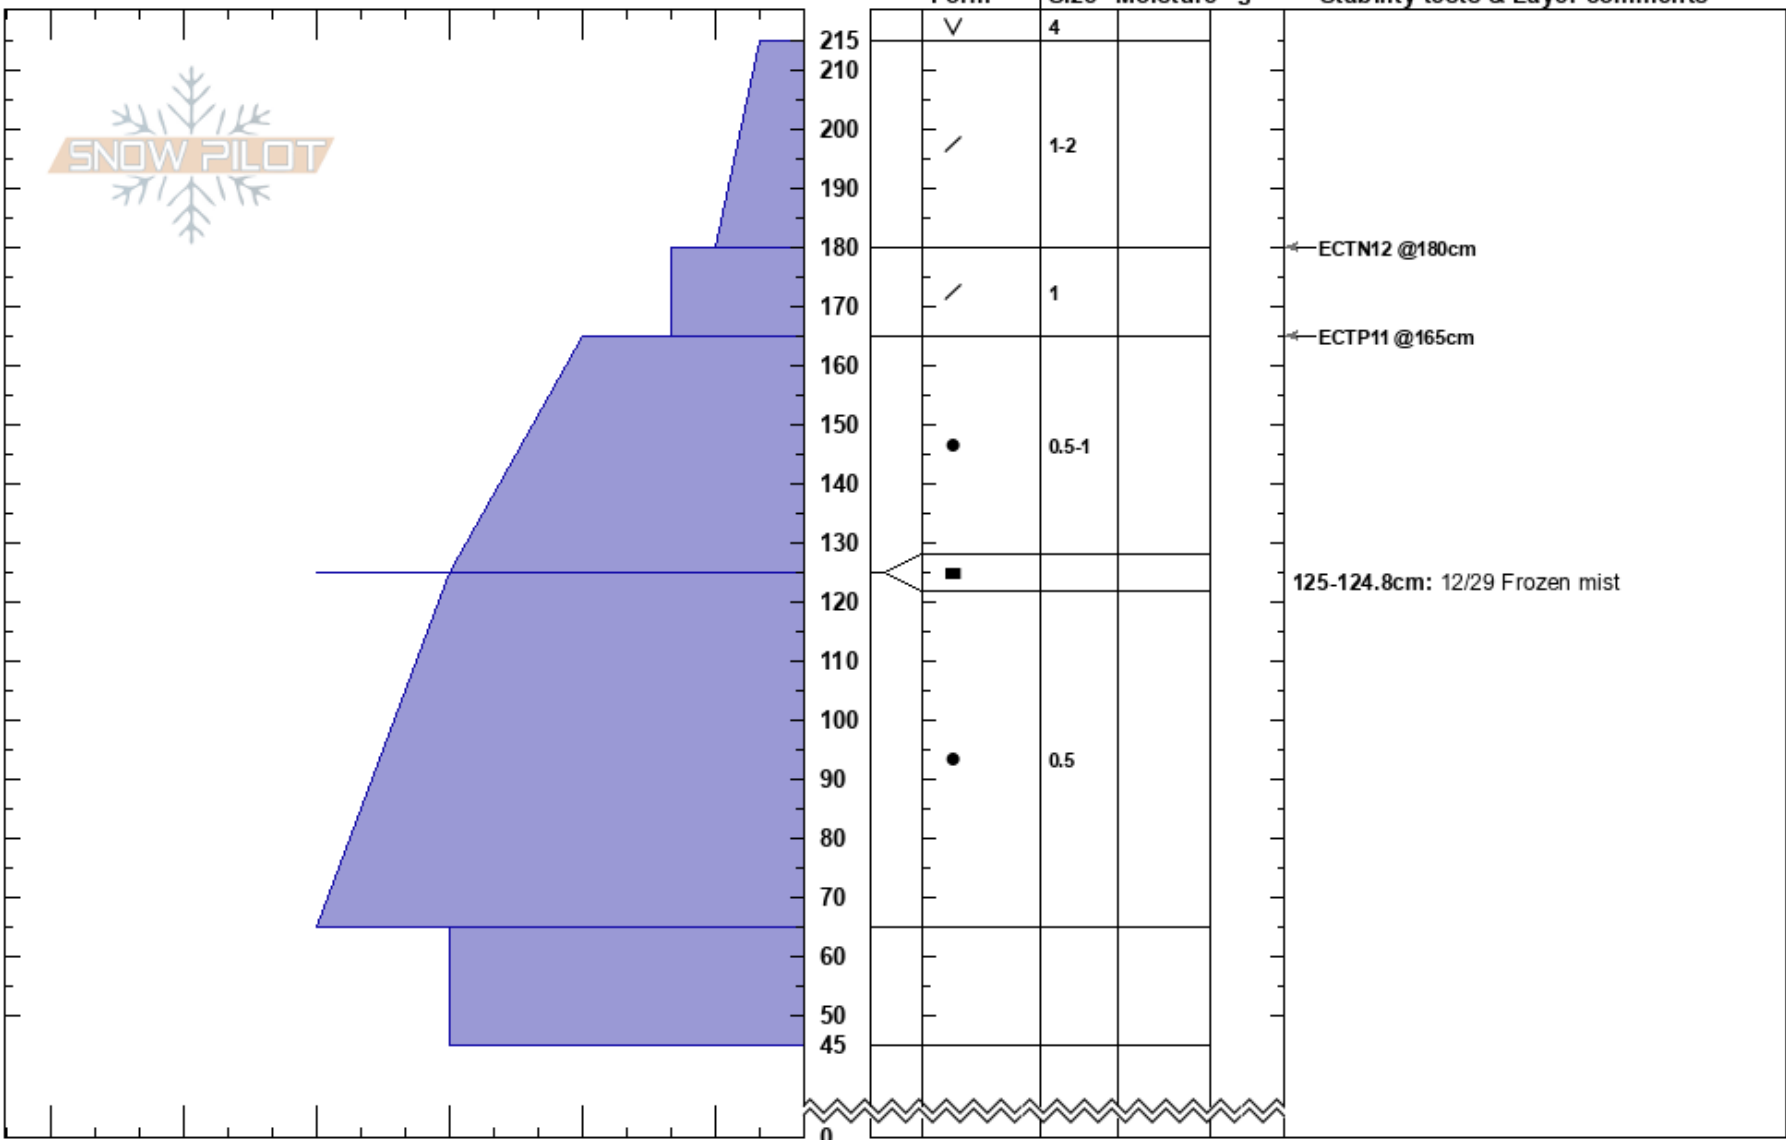

Grand Central Knob
 Park Range
 CO
 Elevation: 9800 ft
 Aspect: N
 Specifics: We skied slope

Brian Gardel
 01/16/2025 - 10:00am
 Co-ord:
 Slope Angle: 30°
 Wind Loading: no

Stability: Good
 Air Temperature: 22°C
 Sky Cover: CLR
 Precipitation: NO
 Wind: Calm

HS:215
 PS: 40
 125-124.8cm: 12/29 Frozen mist

Crystal Form
 Size
 Moisture
 ρ kg/m³
 Stability tests & Layer comments

Notes: