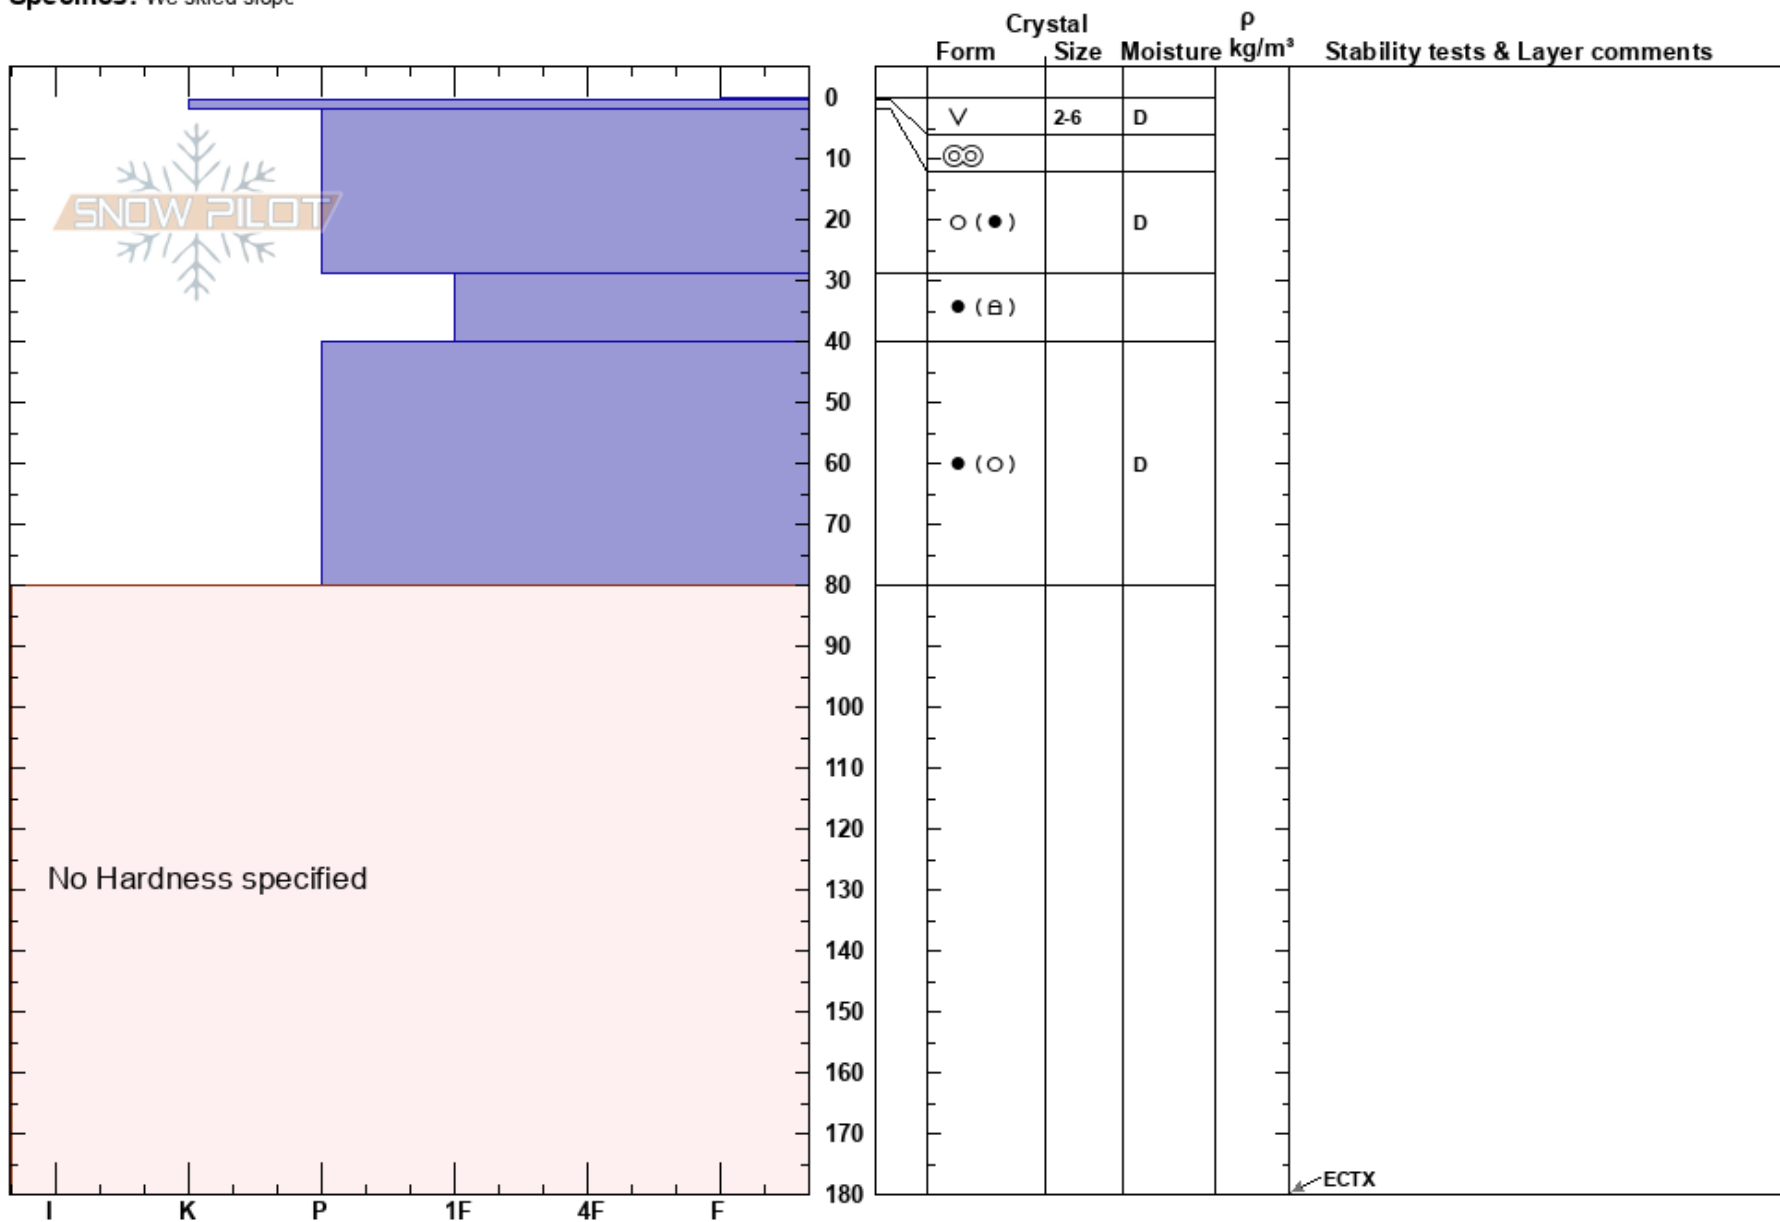

Kalvhauet  
 Mauken  
 Norway  
 Elevation: 580 m  
 Aspect: SW  
 Specifics: We skied slope

Daniel Tevik  
 15/02/2018 - 10:00  
 Co-ord: 34W DB 2959 5830  
 Slope Angle: 30°  
 Wind Loading:

Stability: HS:180  
 Air Temperature: PF:2  
 Sky Cover: CLR  
 Precipitation: NO  
 Wind:

Layer Notes:

Notes: