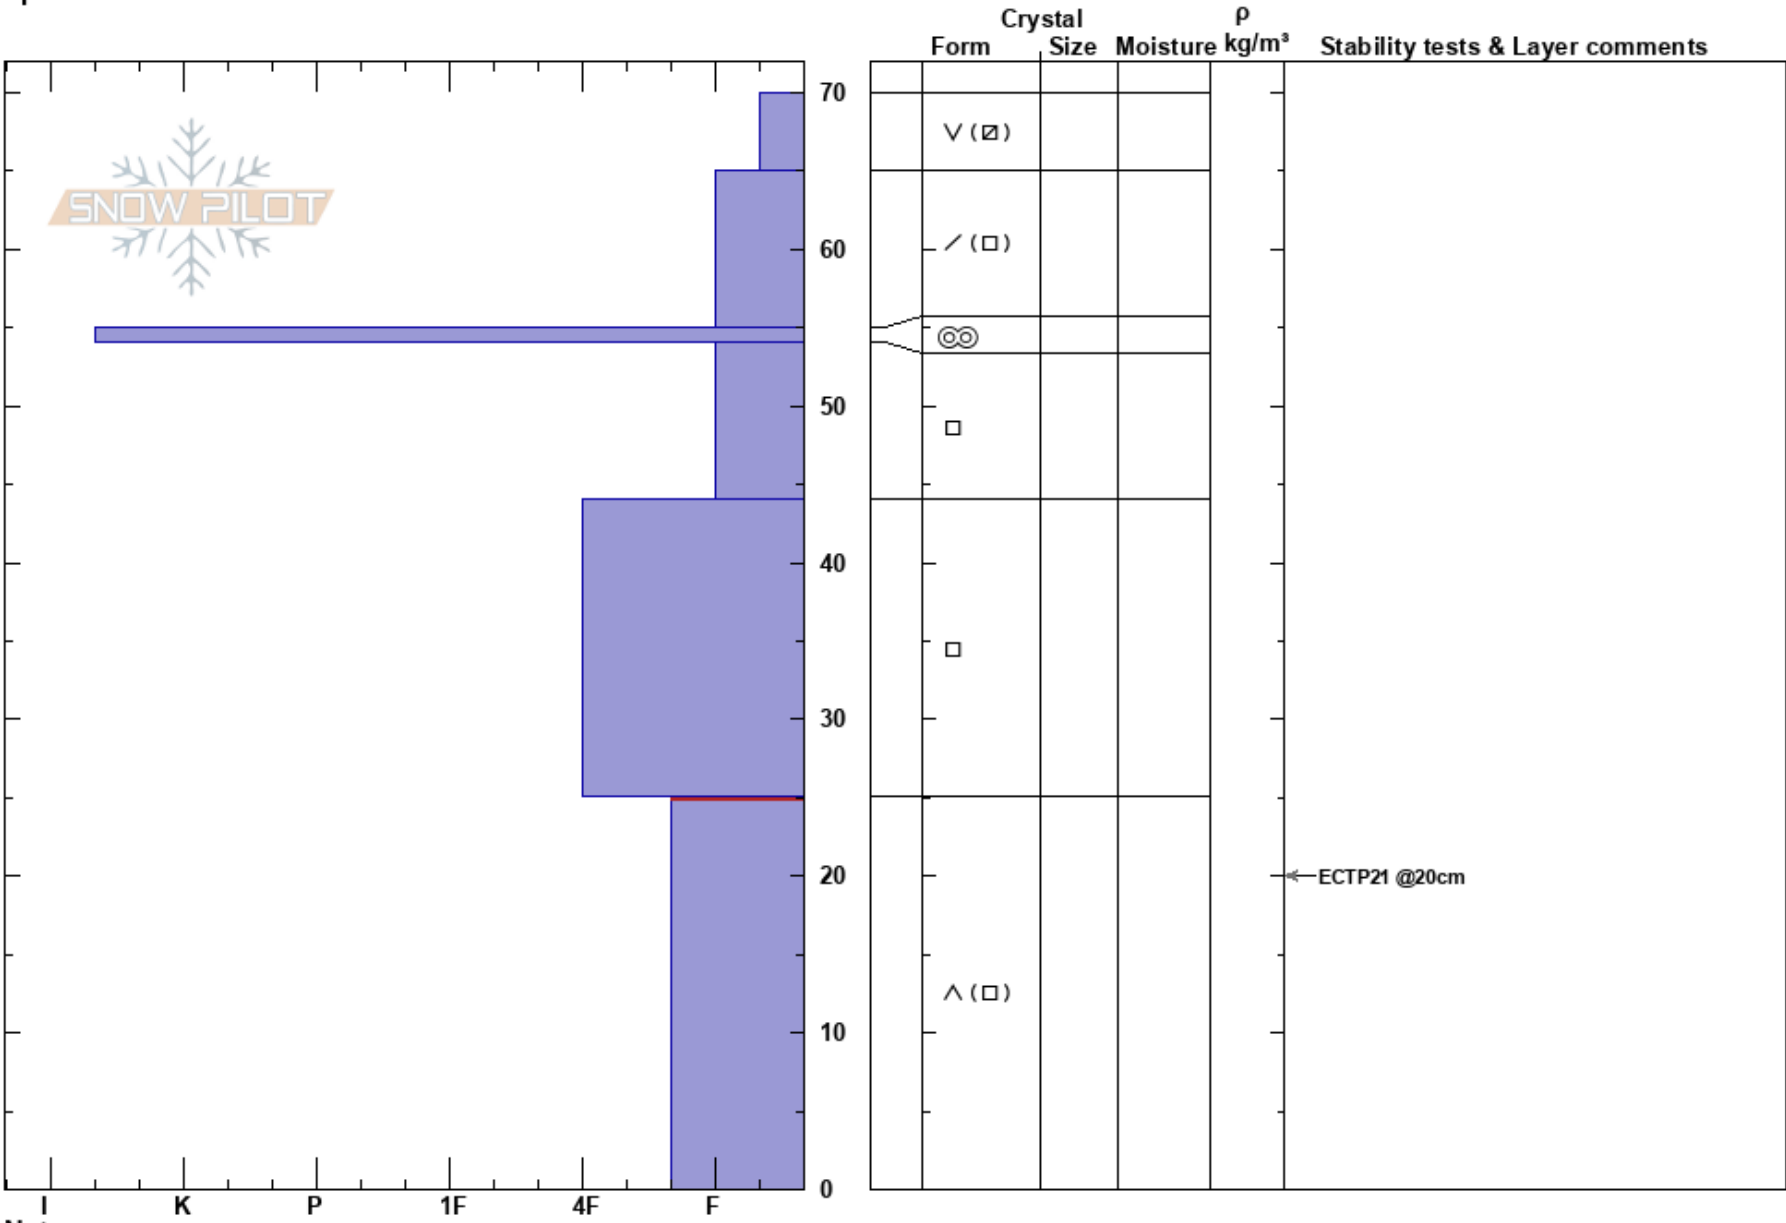

UFO Bowls  
 Southern Wasatch  
 UT  
 Elevation: 9000 ft  
 Aspect: N  
 Specifics:

Greg Gagne  
 01/16/2025 - 1:00pm  
 Co-ord: 12T 447449W 4473916N  
 Slope Angle:  
 Wind Loading:

Stability:  
 Air Temperature: -1°C  
 Sky Cover: CLR  
 Precipitation:  
 Wind: Calm

HS:70  
 25-0cm: Problematic layer

Notes: