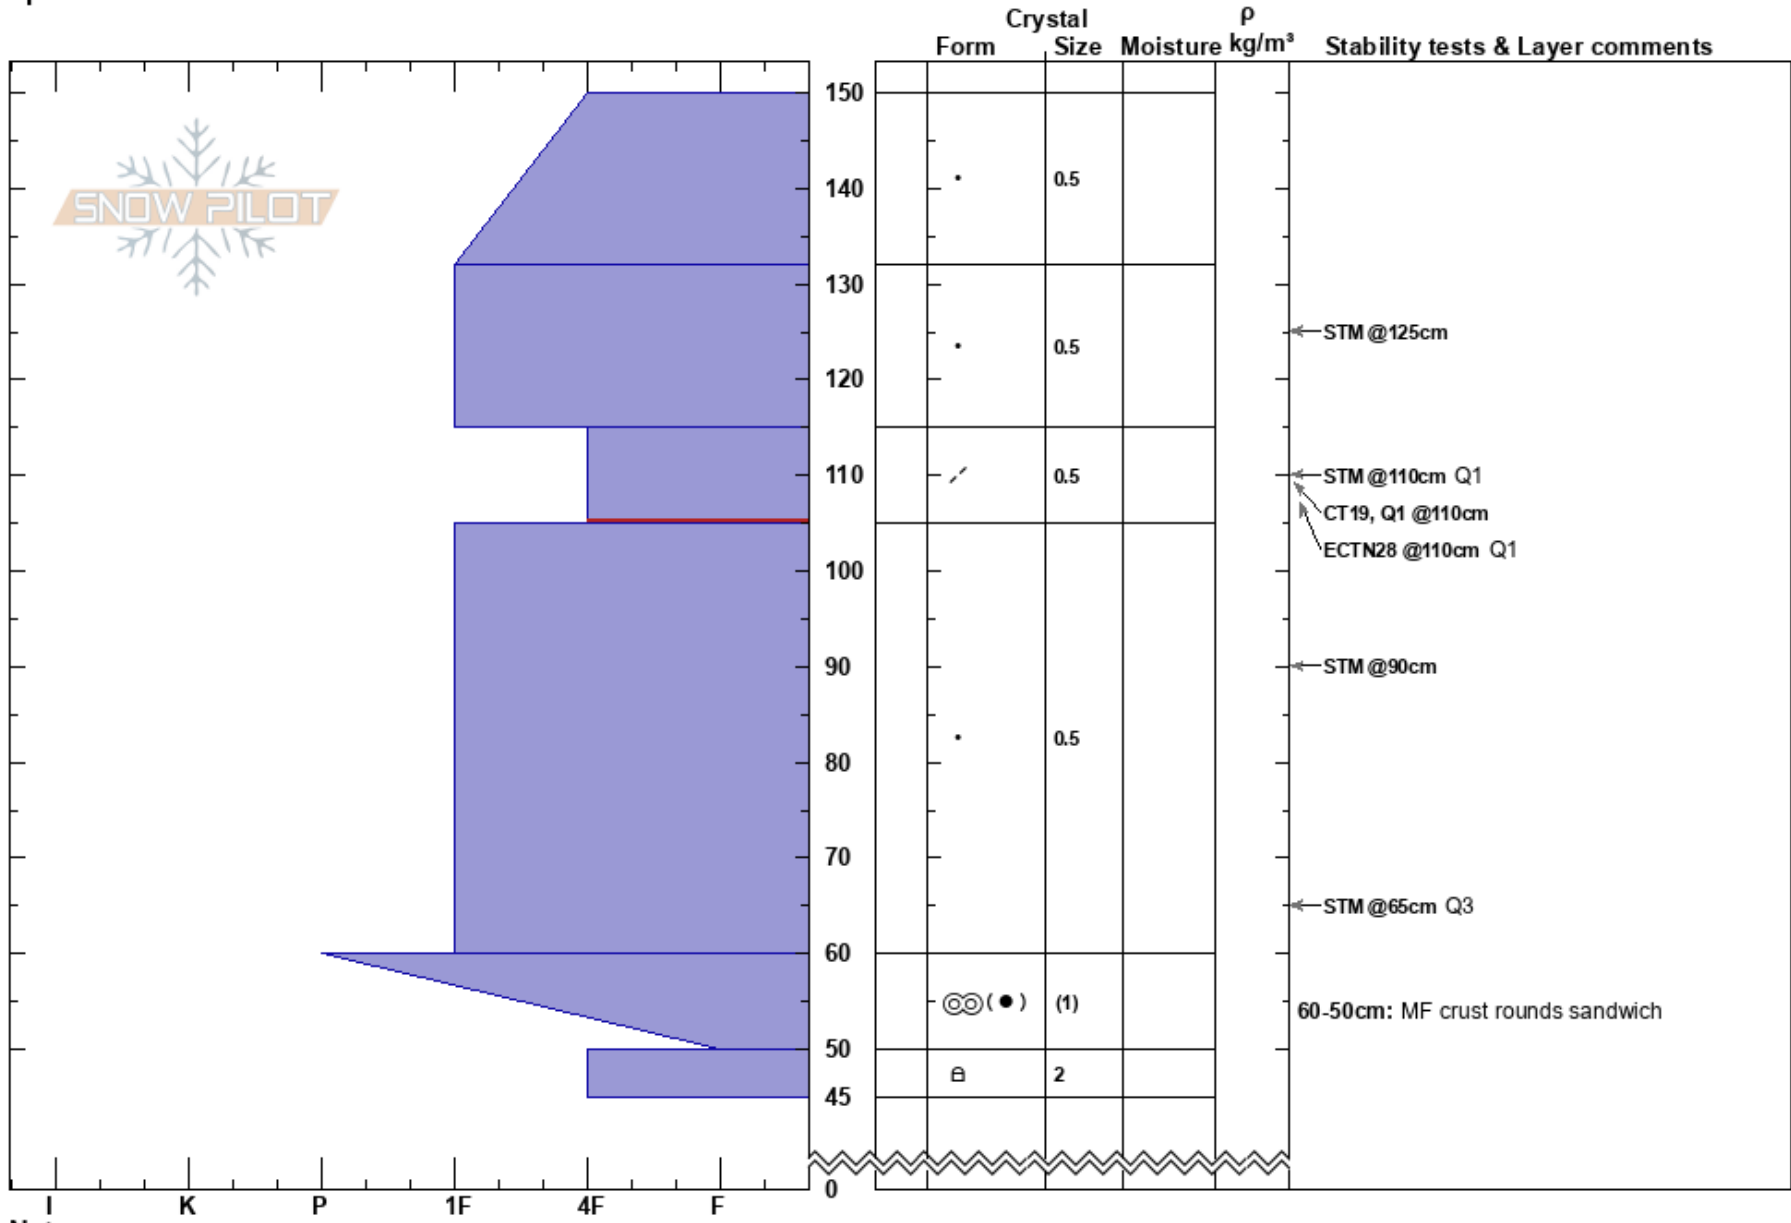

Arctic Valley
 Chugach Range
 AK
 Elevation: 3267 ft
 Aspect: 247°
 Specifics:

Joseph Kurtak
 01/16/2025 - 3:00pm
 Co-ord: 61.25477N, -149.50974W
 Slope Angle: 28°
 Wind Loading:

Stability: **HS:150**
 Air Temperature: -3.6°C **PF:20**
 Sky Cover: OVC **PS:5**
 Precipitation: NO
 Wind: Calm
 Layer Notes:
 115-105cm: Problematic layer
 60-50cm: MF crust rounds sandwich

Notes: Pit dug just NE of Avalanche Gully