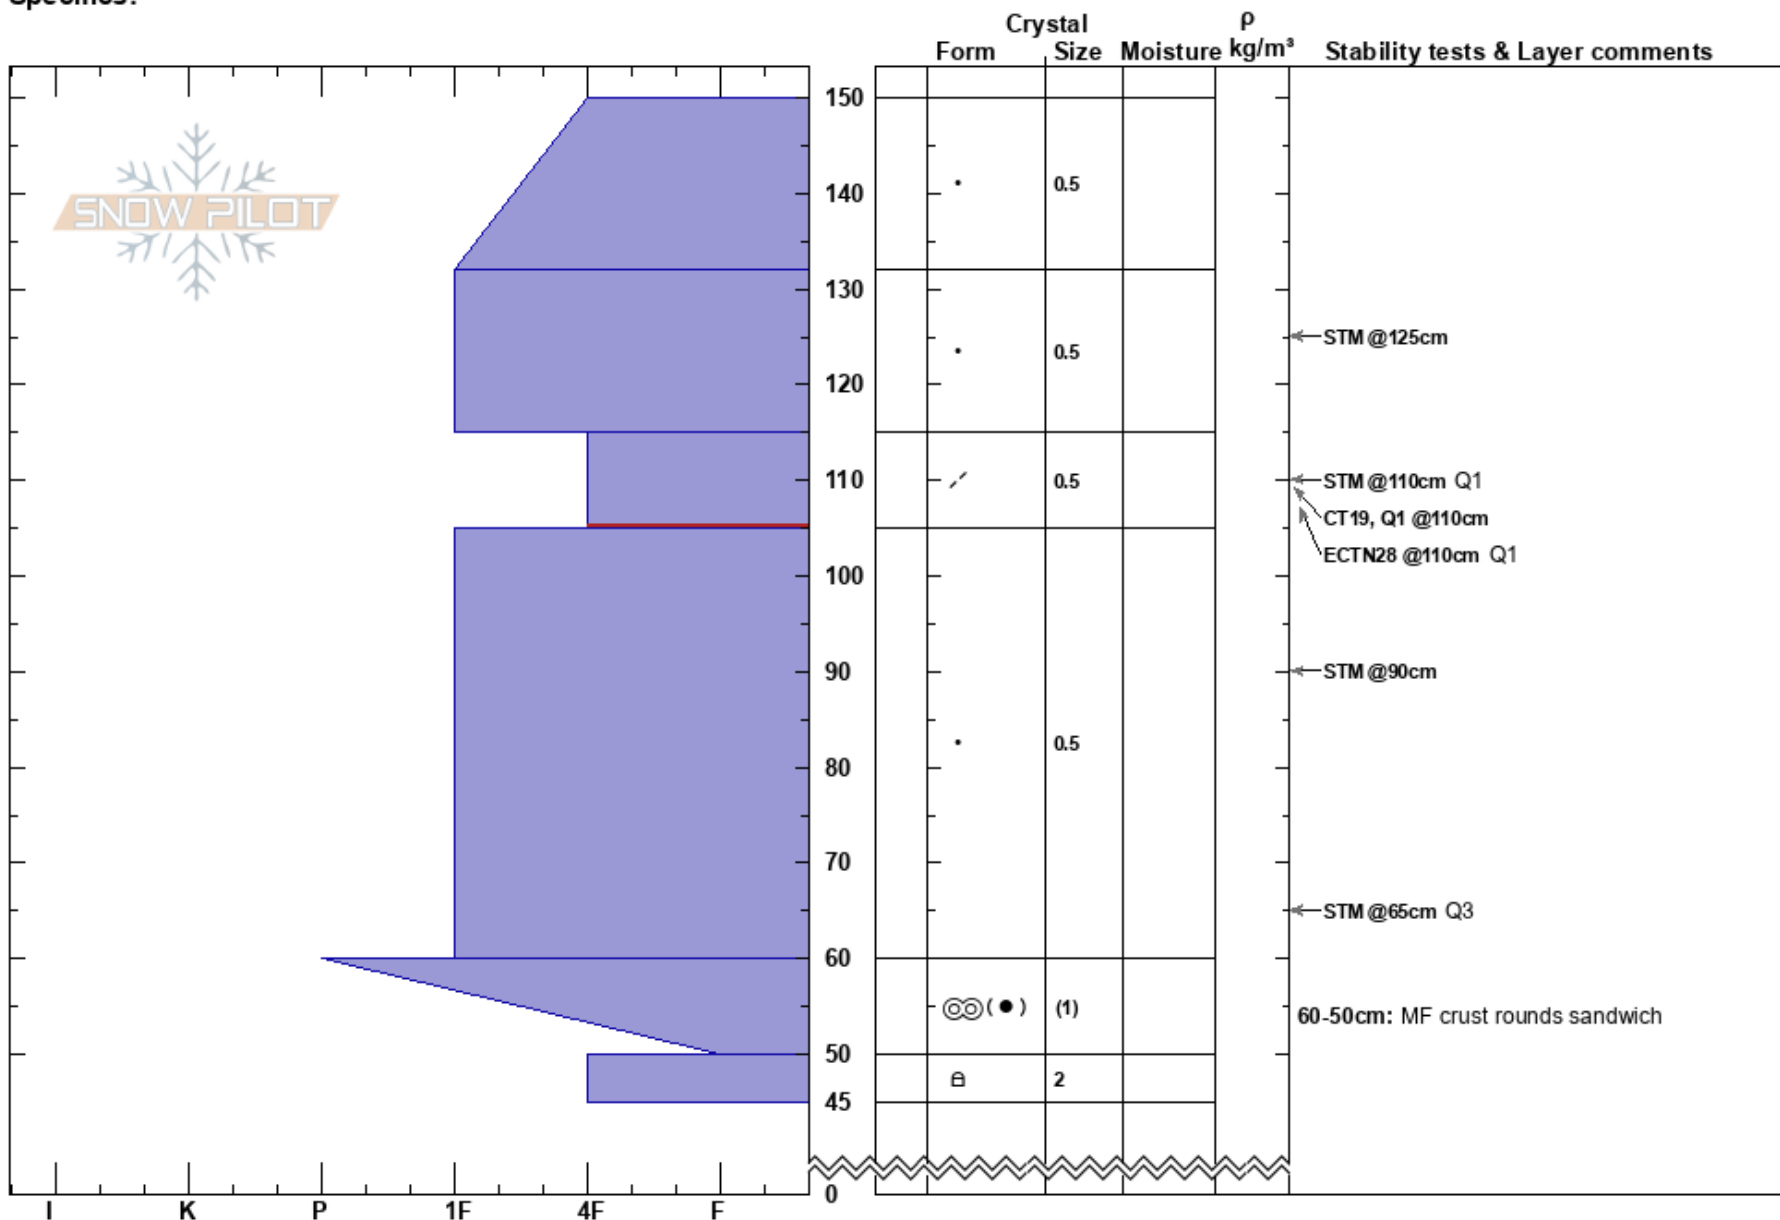

Arctic Valley
 Chugach Range
 AK
 Elevation: 3267 ft
 Aspect: 247°
 Specifics:

Joseph Kurtak
 01/16/2025 - 3:00pm
 Co-ord: 61.25477N, -149.50974W
 Slope Angle: 28°
 Wind Loading:

Stability: **HS:150**
 Air Temperature: -3.6°C **PF:20**
 Sky Cover: OVC **PS:5**
 Precipitation: NO
 Wind: Calm
 Layer Notes:
 115-105cm: Problematic layer
 60-50cm: MF crust rounds sandwich

Notes: Pit dug just NE of Avalanche Gully