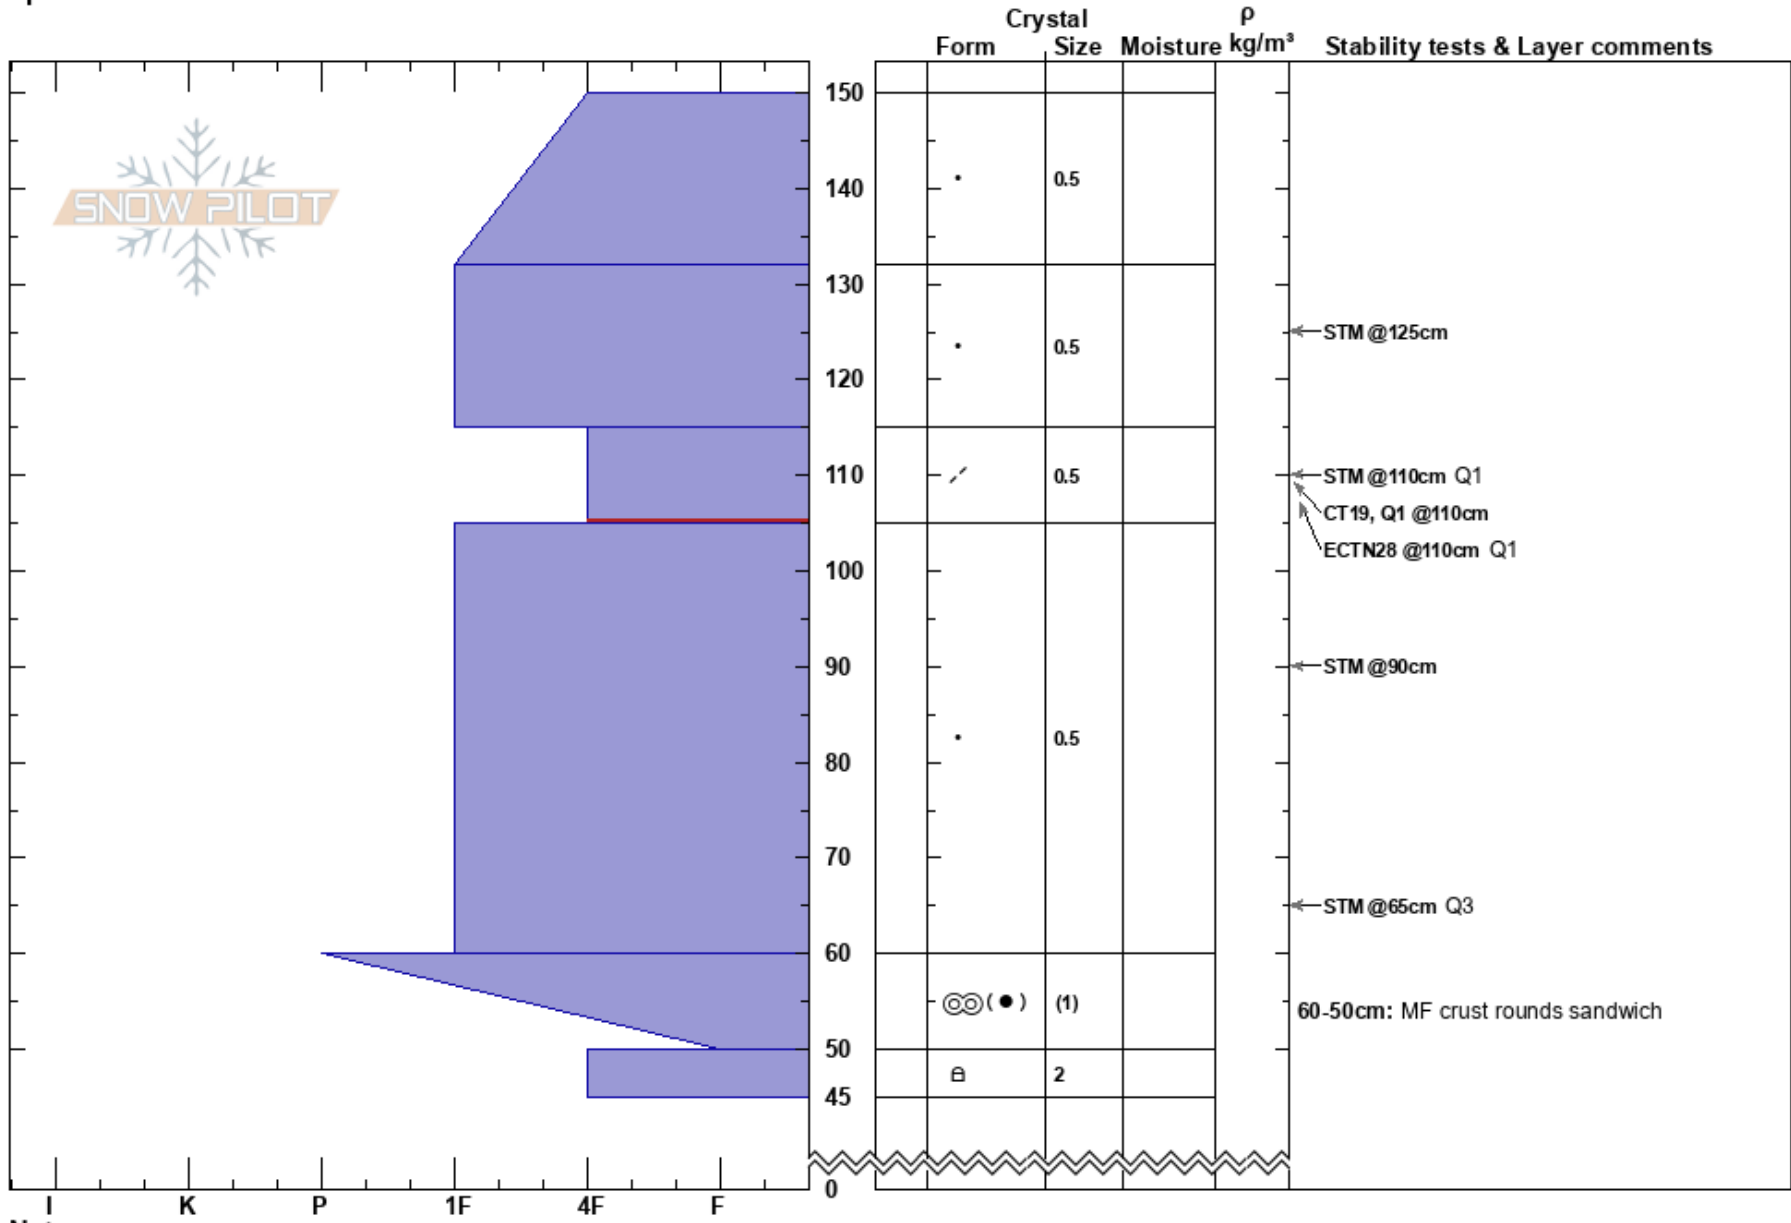

Arctic Valley  
 Chugach Range  
 AK  
 Elevation: 3267 ft  
 Aspect: 247°  
 Specifics:

Joseph Kurtak  
 01/16/2025 - 3:00pm  
 Co-ord: 61.25477N, -149.50974W  
 Slope Angle: 28°  
 Wind Loading:

Stability: **HS:150**  
 Air Temperature: -3.6°C **PF:20**  
 Sky Cover: OVC **PS:5**  
 Precipitation: NO  
 Wind: Calm  
 Layer Notes:  
 115-105cm: Problematic layer  
 60-50cm: MF crust rounds sandwich

Notes: Pit dug just NE of Avalanche Gully