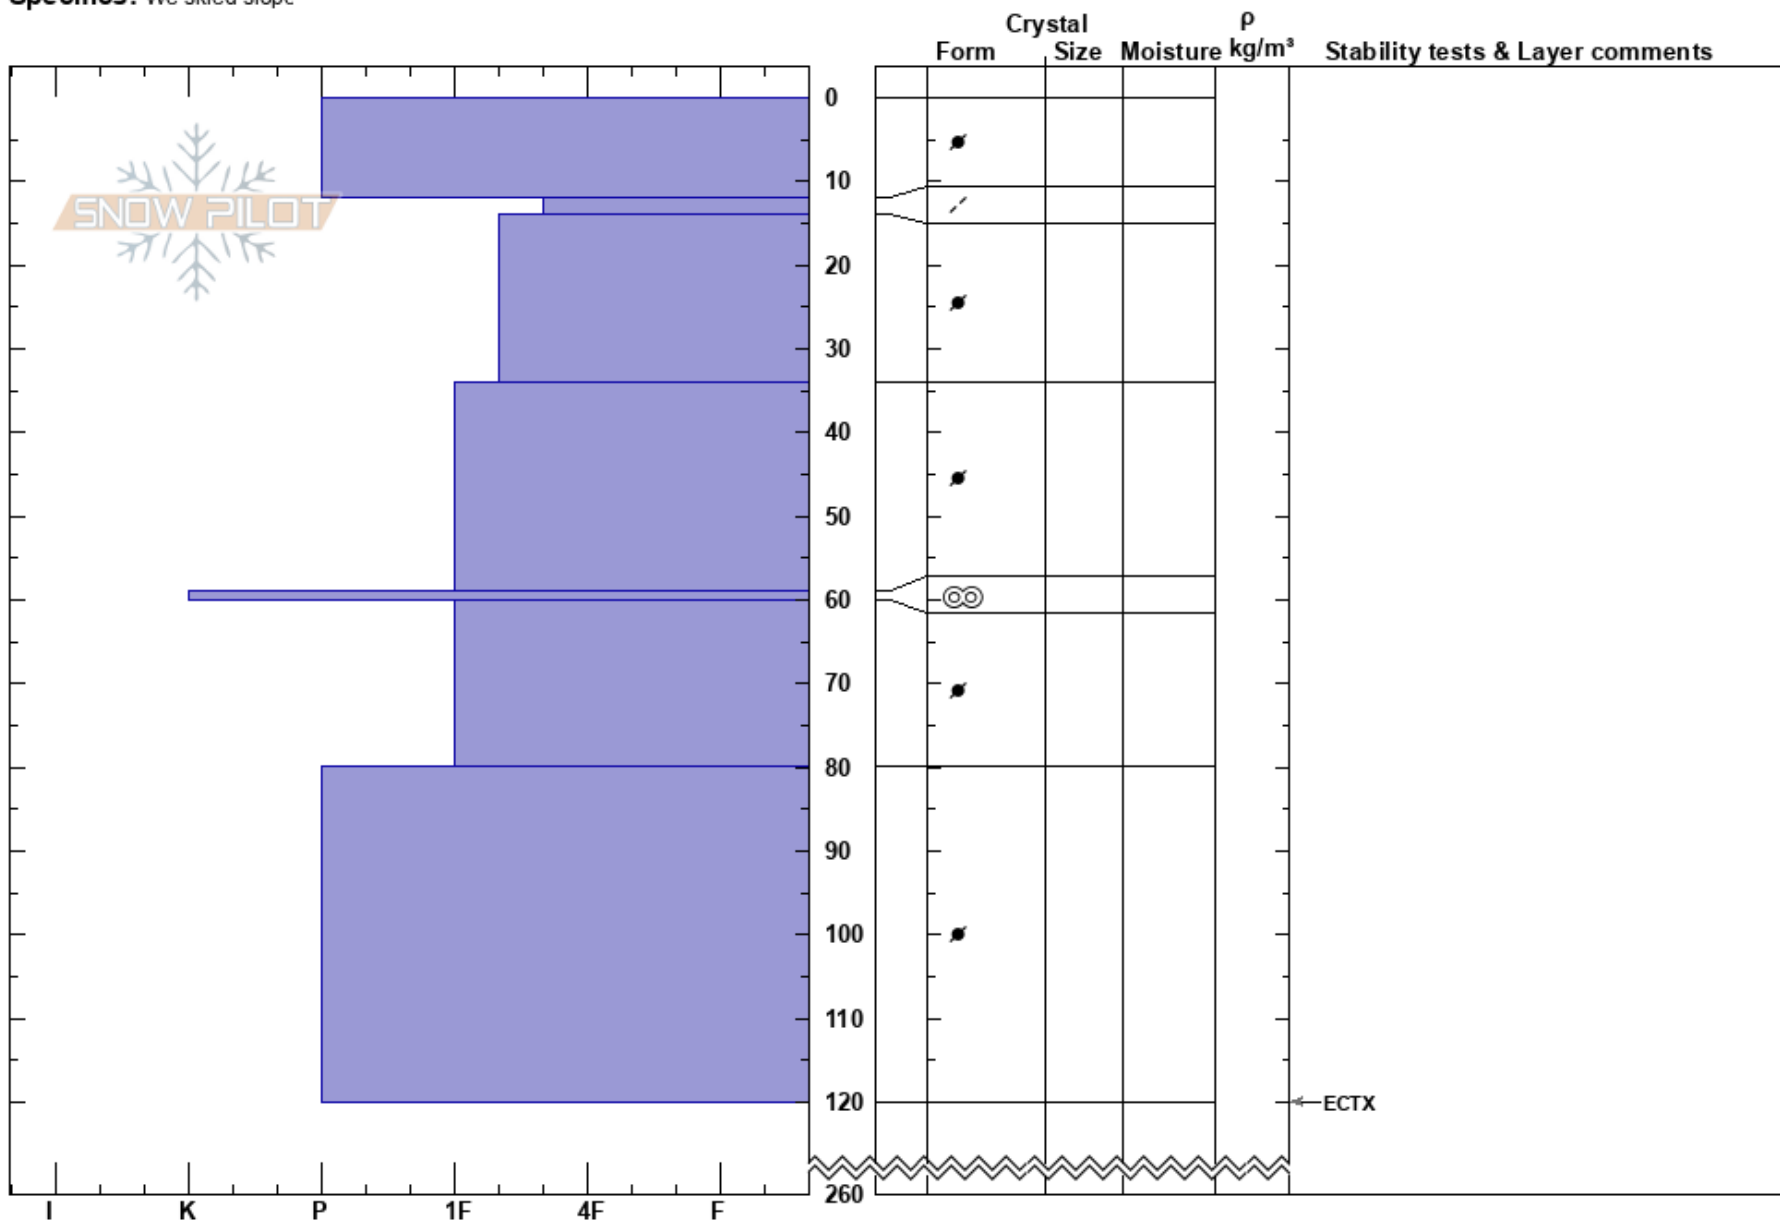

McHugh Pk
 Chugach State Park
 AK
 Elevation: 2300 ft
 Aspect: W
 Specifics: We skied slope

Big Ripper
 01/16/2025 - 10:00am
 Co-ord: 61.05610N, -149.69710W
 Slope Angle: 31°
 Wind Loading: previous

Stability: Good
 Air Temperature: 19°F
 Sky Cover: FEW
 Precipitation: NO
 Wind: SE Light Breeze

HS:260
 PF:0
 PS:0
 12-14cm: Problematic layer

Notes: