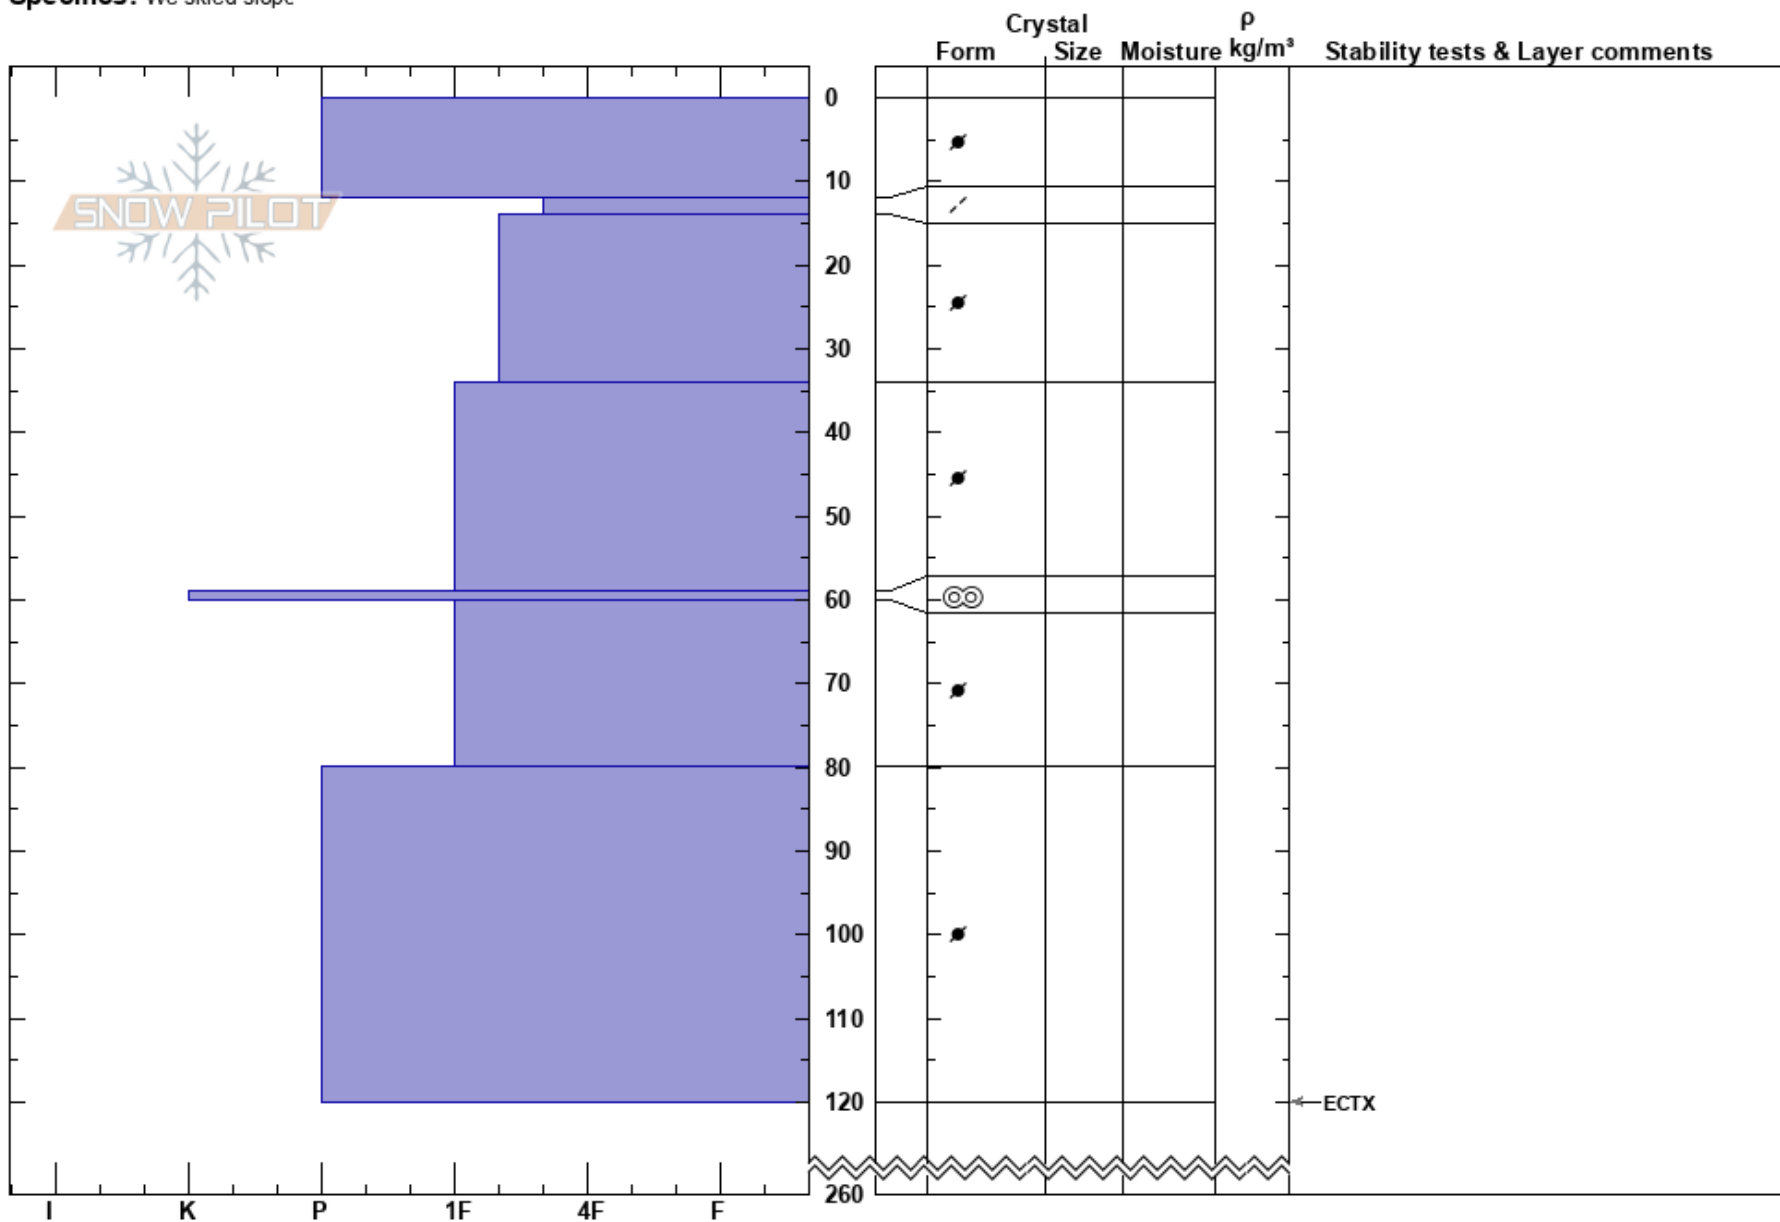

McHugh Pk  
 Chugach State Park  
 AK  
 Elevation: 2300 ft  
 Aspect: W  
 Specifics: We skied slope

Big Ripper  
 01/16/2025 - 10:00am  
 Co-ord: 61.05610N, -149.69710W  
 Slope Angle: 31°  
 Wind Loading: previous

Stability: Good HS:260 Layer Notes:  
 Air Temperature: 19°F PF:0 12-14cm:Problematic layer  
 Sky Cover: FEW PS:0  
 Precipitation: NO  
 Wind: SE Light Breeze

Notes: