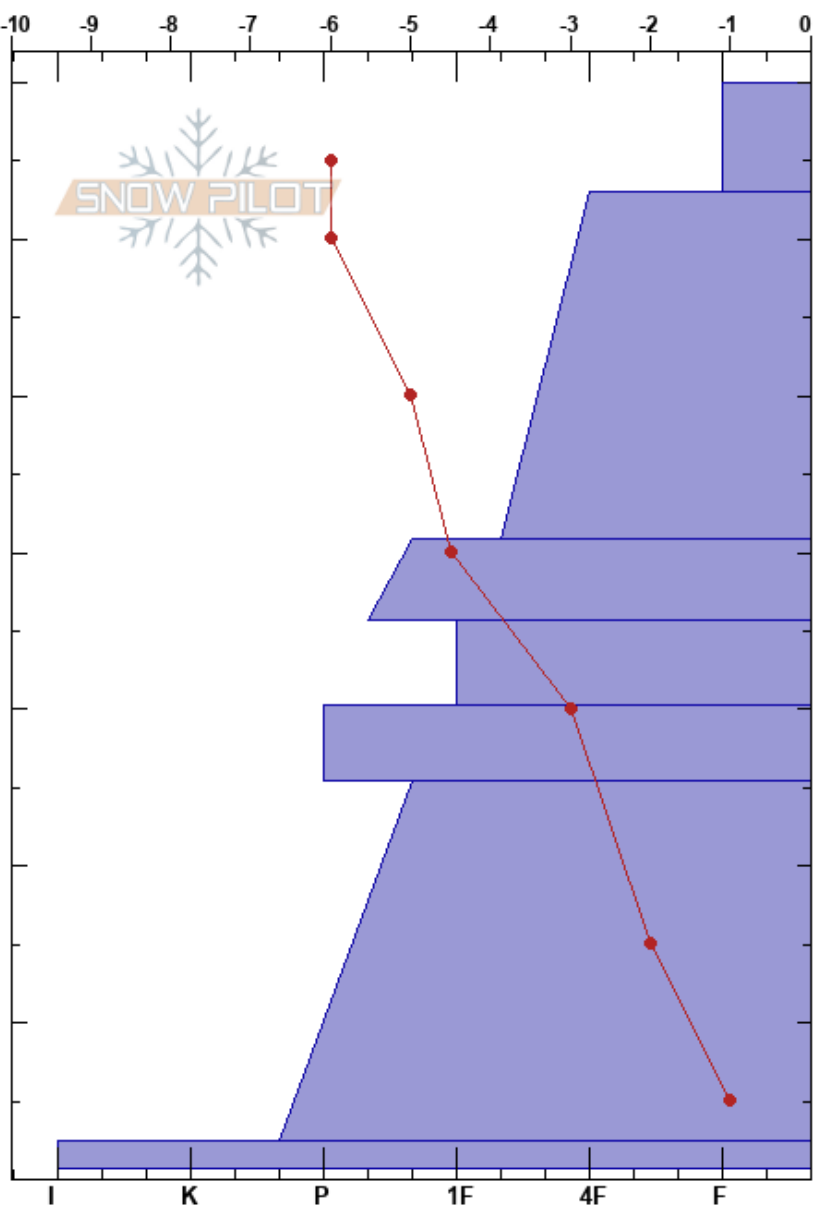

Summit Park
 Wasatch Range
 UT
Elevation: 8362 ft
Aspect: 305°

Michael Brown
 01/16/2025 - 5:00pm
Co-ord: 40.73014N, -111.62263W
Slope Angle: 33°
Wind Loading: previous

Stability: Very Good **HS:**70
Air Temperature: 3°C **PF:**50 25.4-2.4cm:Problematic layer
Sky Cover: CLR **PS:**20
Precipitation: NO
Wind: Calm

Specifics: Practice Pit; Ski tracks on slope; We skied slope

Form	Crystal Size	Moisture	ρ kg/m ³	Stability tests & Layer comments
	3			

Notes:

ECTX no movement
 CTN