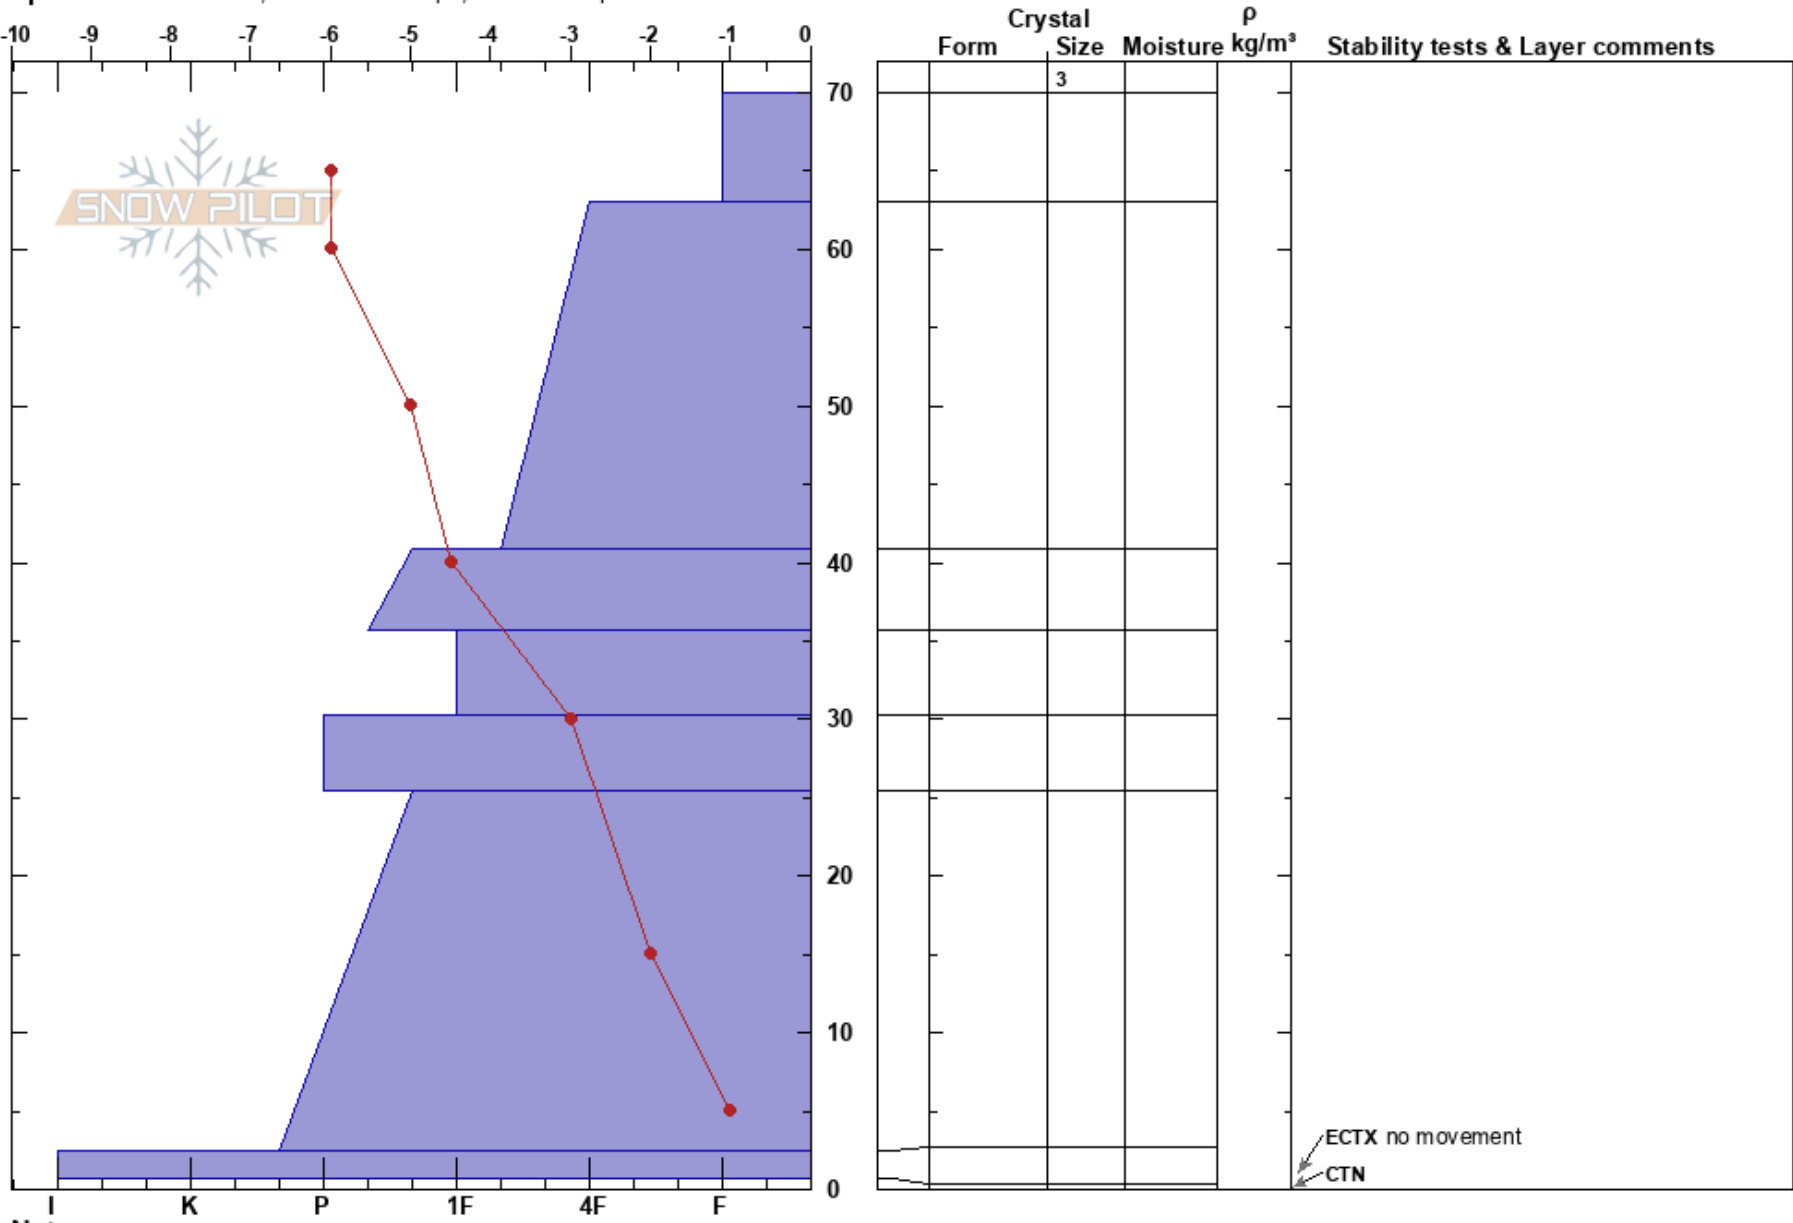

Summit Park  
 Wasatch Range  
 UT  
 Elevation: 8362 ft  
 Aspect: 305°  
 Specifics: Practice Pit; Ski tracks on slope; We skied slope

Michael Brown  
 01/16/2025 - 5:00pm  
 Co-ord: 40.73014N, -111.62263W  
 Slope Angle: 33°  
 Wind Loading: previous

Stability: Very Good  
 Air Temperature: 3°C  
 Sky Cover: CLR  
 Precipitation: NO  
 Wind: Calm

HS:70  
 PF:50  
 PS:20  
 Layer Notes:  
 25.4-2.4cm:Problematic layer

Notes: