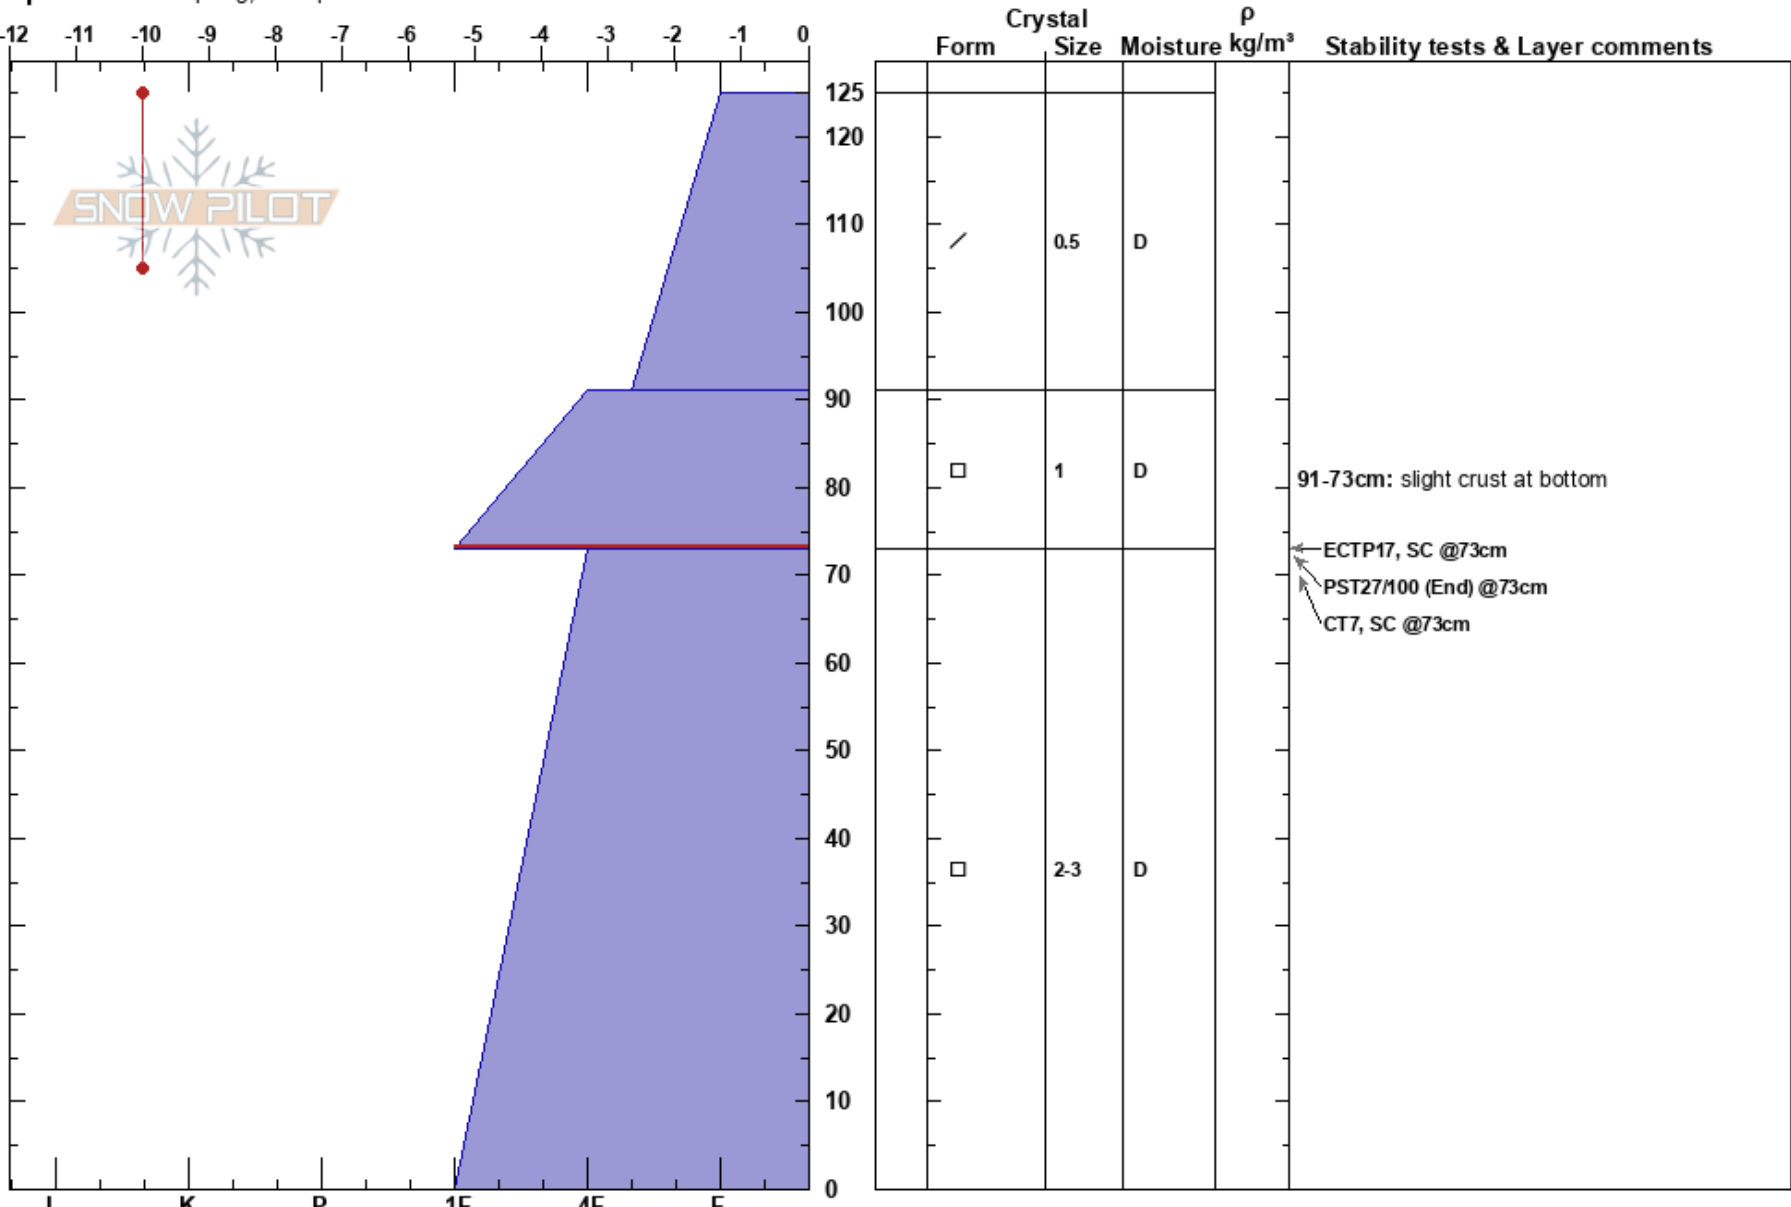

Camp Bird #3  
 San Juan Range  
 CO  
 Elevation: 11382 ft  
 Aspect: E  
 Specifics: Collapsing, widespreac

Peter Wadsworth  
 01/16/2025 - 10:15am  
 Co-ord: 37.94888N, -107.73121W  
 Slope Angle: 14°  
 Wind Loading:

Stability:  
 Air Temperature: -3°C  
 Sky Cover: CLR  
 Precipitation: NO  
 Wind: S Moderate

HS:125  
 PF:90  
 PS:25  
 Layer Notes:  
 91-73cm: slight crust at bottom  
 91-73cm:Problematic layer

Notes: pit dug as part of a SAS Pro1 class at Hayden Mountain Lodge near Imogene Creek