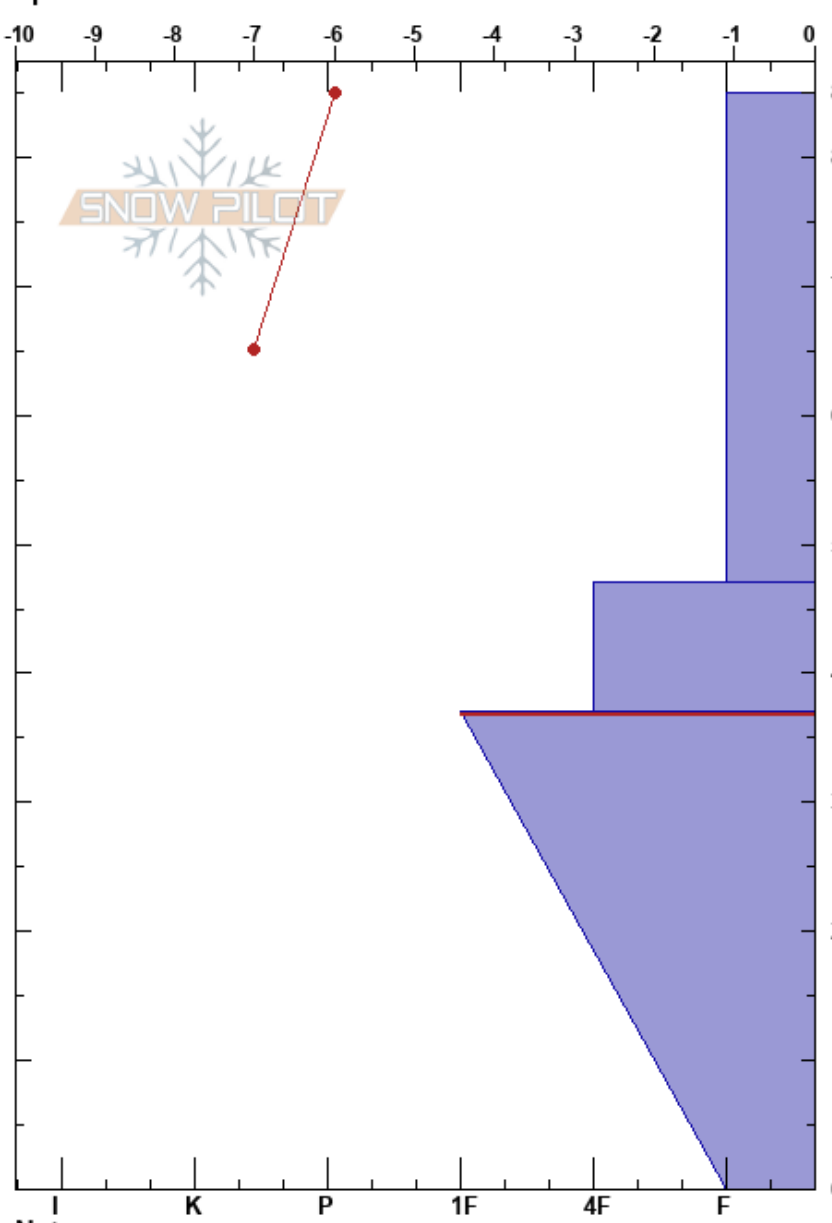

Camp Bird 3
 San Juan Range
 CO
 Elevation: 11377 ft
 Aspect: SE
 Specifics:

Cage Vigil
 01/16/2025 - 10:20am
 Co-ord: 13S 260028E 4203686N
 Slope Angle: 8°
 Wind Loading: no

Stability:
 Air Temperature: -1°C
 Sky Cover: CLR
 Precipitation: NO
 Wind: SE Calm

HS:85
 PS: 10 37-0cm: Problematic layer

Form	Crystal		Moisture	ρ kg/m ³	Stability tests & Layer comments
	Size				
/	0.3				
•	0.5				← PST47/100 (Arr) @37cm
^	2				
					ECTX CTN

Notes: