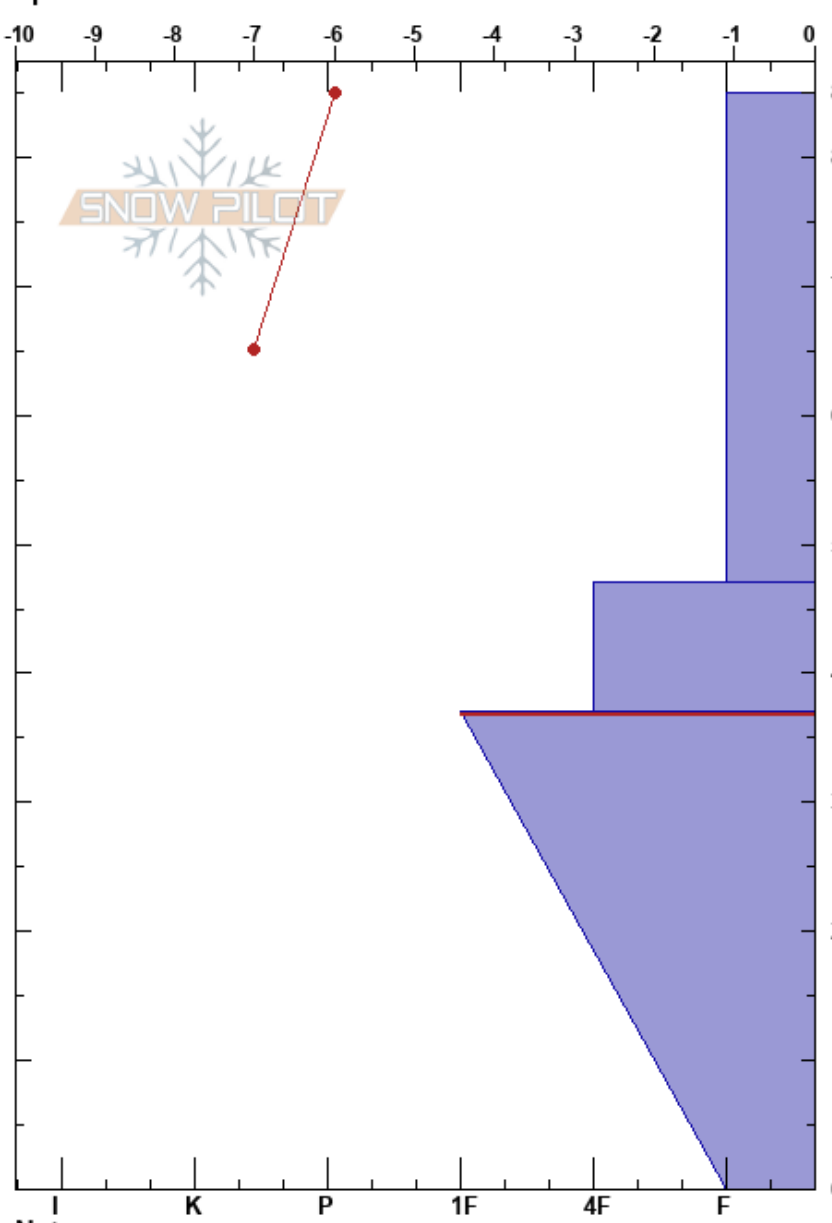

Camp Bird 3
 San Juan Range
 CO
 Elevation: 11377 ft
 Aspect: SE
 Specifics:

Cage Vigil
 01/16/2025 - 10:20am
 Co-ord: 13S 260028E 4203686N
 Slope Angle: 8°
 Wind Loading: no

Stability:
 Air Temperature: -1°C
 Sky Cover: CLR
 Precipitation: NO
 Wind: SE Calm

HS:85
 PS: 10 37-0cm: Problematic layer

Form	Crystal		ρ kg/m ³	Stability tests & Layer comments
	Size	Moisture		
/	0.3			
•	0.5			← PST47/100 (Arr) @37cm
^	2			
				ECTX CTN

Notes: