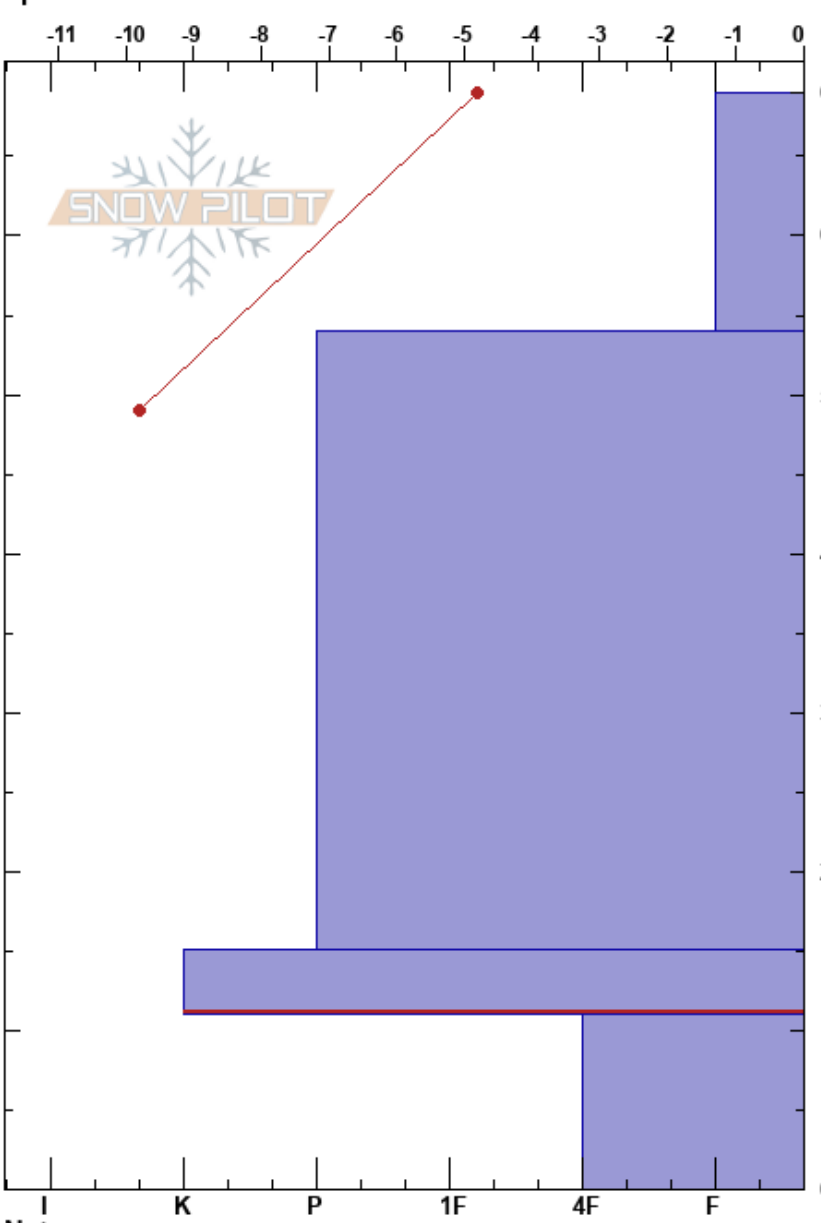

Mt. Trelease - Back
 Front Range
 CO
 Elevation: 11999 ft
 Aspect: E
 Specifics:

Todd Strader
 01/16/2025 - 12:16pm
 Co-ord: 39.69743N, -105.90995W
 Slope Angle: 10°
 Wind Loading:

Stability:
 Air Temperature: -0.1°C
 Sky Cover: CLR
 Precipitation: NO
 Wind: W Light Breeze

HS:69
 PF:20
 PS:5
 15-11cm:Problematic layer

Form	Crystal Size	Moisture	ρ kg/m ³	Stability tests & Layer comments
/ (+)	0.5(1)	D		
•	0.3	D		
⊙		D		
^	5	D		

← CT22, Q1 @11cm
 ← PST35/100 (End) @11cm
 ← ECTX