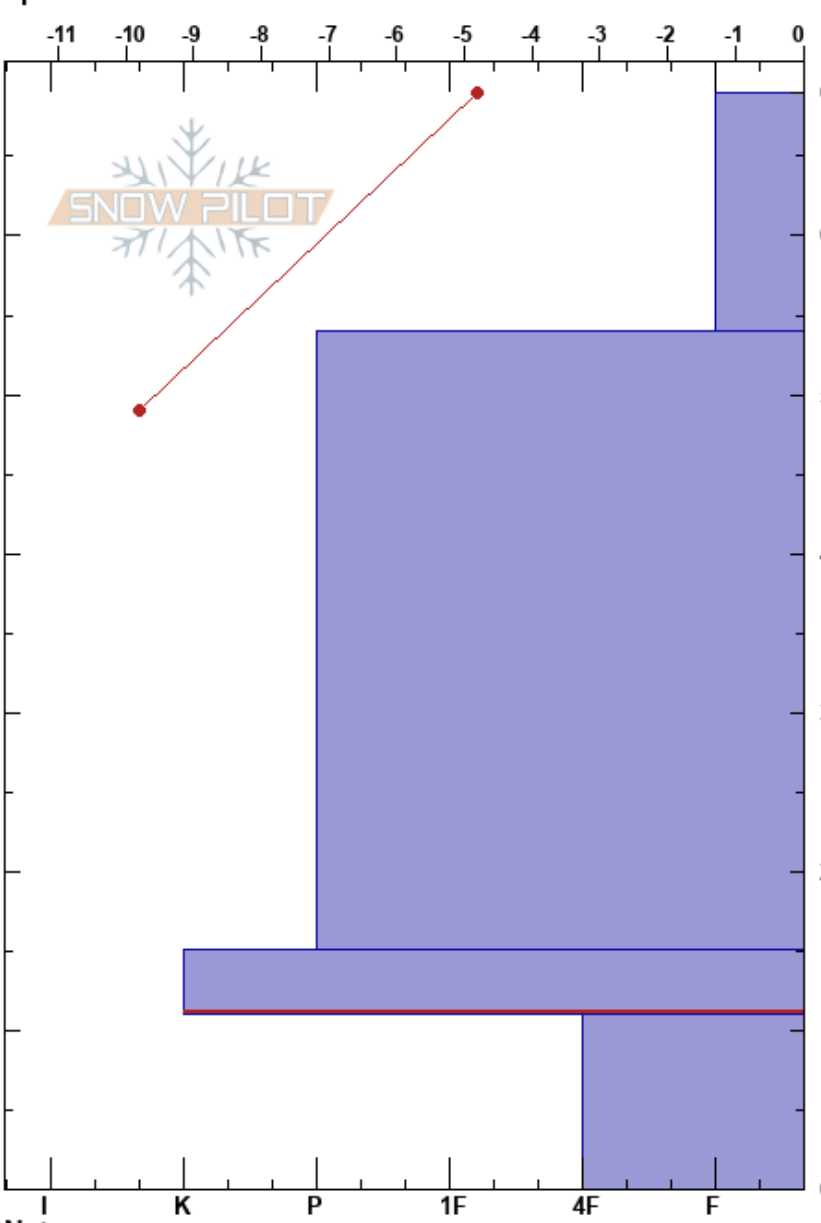

Mt. Trelease - Back  
 Front Range  
 CO  
 Elevation: 11999 ft  
 Aspect: E  
 Specifics:

Todd Strader  
 01/16/2025 - 12:16pm  
 Co-ord: 39.69743N, -105.90995W  
 Slope Angle: 10°  
 Wind Loading:

Stability:  
 Air Temperature: -0.1°C  
 Sky Cover: CLR  
 Precipitation: NO  
 Wind: W Light Breeze

HS:69  
 PF:20  
 PS:5  
 15-11cm:Problematic layer

Form	Crystal Size	Moisture	$\rho$ kg/m <sup>3</sup>	Stability tests & Layer comments
/ (+)	0.5(1)	D		
•	0.3	D		
⊙		D		
^	5	D		

← CT22, Q1 @11cm  
 ← PST35/100 (End) @11cm  
 ← ECTX