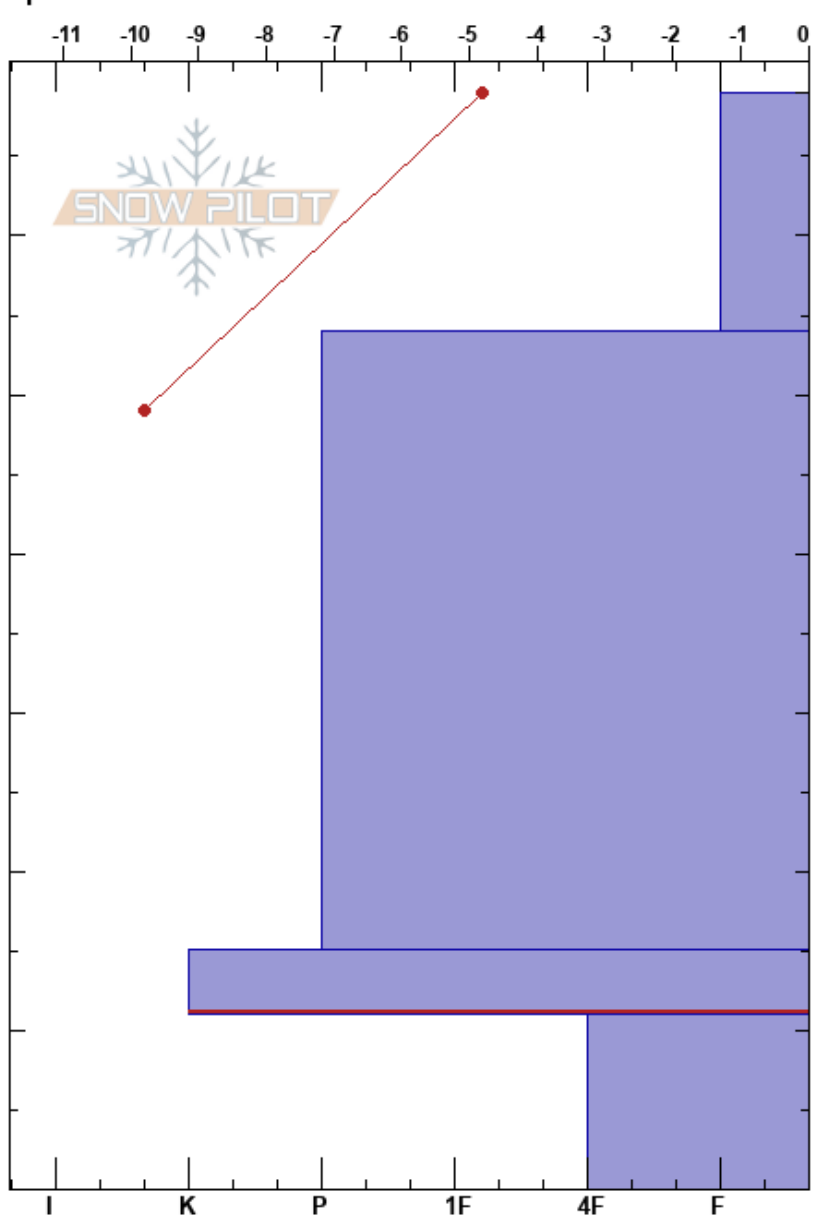

Mt. Trelease - Back
 Front Range
 CO
 Elevation: 11999 ft
 Aspect: E
 Specifics:

Todd Strader
 01/16/2025 - 12:16pm
 Co-ord: 39.69743N, -105.90995W
 Slope Angle: 10°
 Wind Loading:

Stability:
 Air Temperature: -0.1°C
 Sky Cover: CLR
 Precipitation: NO
 Wind: W Light Breeze

HS:69
 PF:20
 PS:5
 15-11cm: Problematic layer

Form	Crystal		Moisture	ρ kg/m ³	Stability tests & Layer comments
	Size				
/ (+)	0.5(1)		D		
•	0.3		D		
⊙			D		
^	5		D		

← CT22, Q1 @11cm
 ← PST35/100 (End) @11cm
 ← ECTX