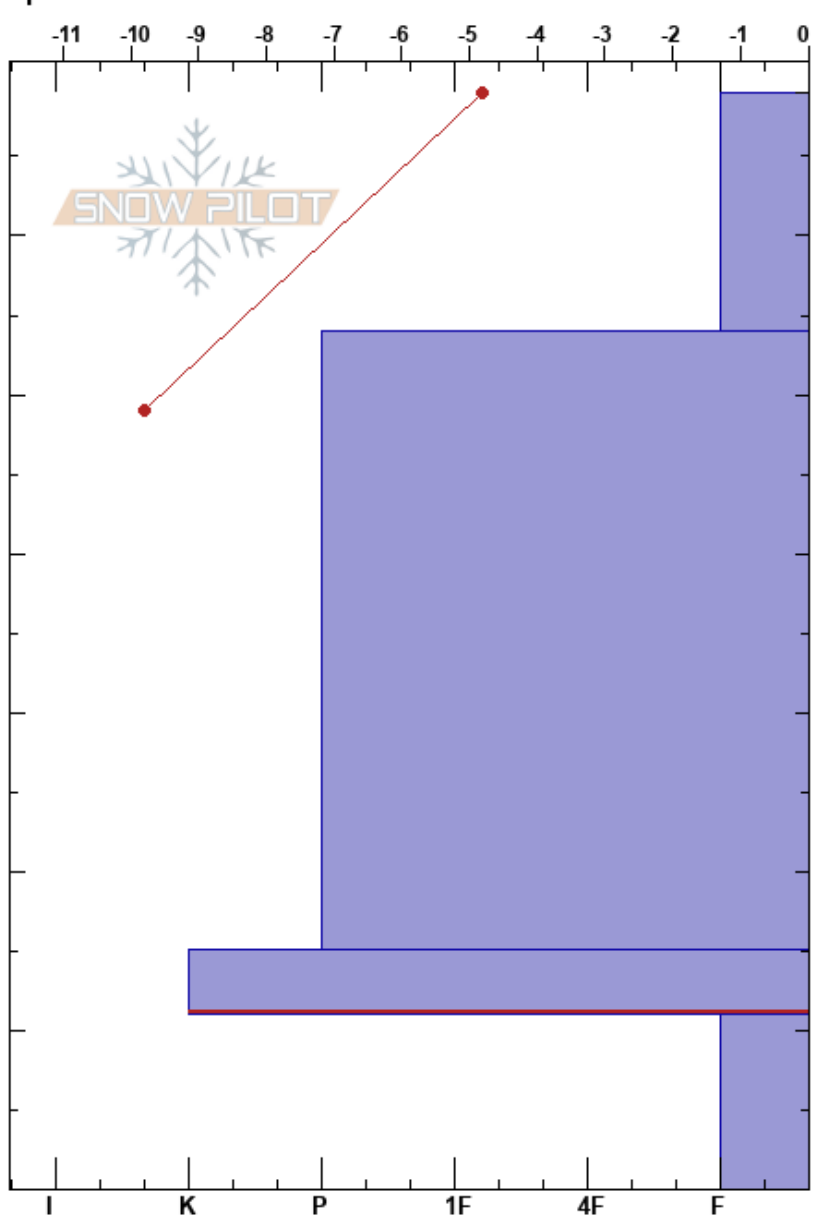

Mt. Trelise - Back
 Front Range
 CO
 Elevation: 11999 ft
 Aspect: E
 Specifics:

Todd Strader
 01/16/2025 - 12:16pm
 Co-ord: 39.69743N, -105.90995W
 Slope Angle: 10°
 Wind Loading:

Stability:
 Air Temperature: -0.1°C
 Sky Cover: CLR
 Precipitation: NO
 Wind: W Light Breeze

HS:69
 PF:20
 PS:5
 15-11cm:Problematic layer

Form	Crystal		Moisture	ρ kg/m ³	Stability tests & Layer comments
	Size				
/ (+)	0.5(1)		D		
•	0.3		D		
⊙					
^	5		D		← CT22, Q1 @11cm ← PST35/100 (End) @11cm
					← ECTX