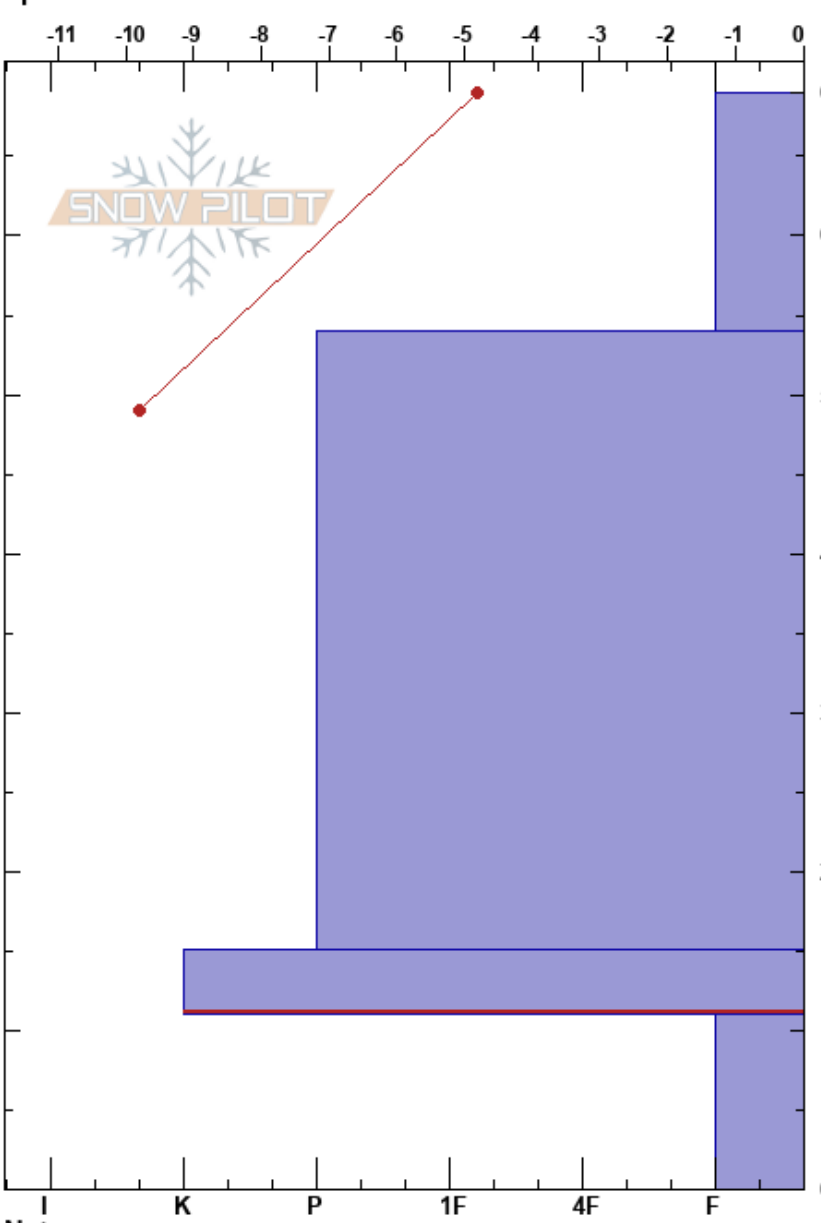

Mt. Trelise - Back
 Front Range
 CO
 Elevation: 11999 ft
 Aspect: E
 Specifics:

Todd Strader
 01/16/2025 - 12:16pm
 Co-ord: 39.69743N, -105.90995W
 Slope Angle: 10°
 Wind Loading:

Stability:
 Air Temperature: -0.1°C
 Sky Cover: CLR
 Precipitation: NO
 Wind: W Light Breeze

HS:69
 PF:20
 PS:5
 15-11cm:Problematic layer

Form	Crystal Size	Moisture	ρ kg/m ³	Stability tests & Layer comments
/ (+)	0.5(1)	D		
•	0.3	D		
⊙				
^	5	D		

← CT22, Q1 @11cm
 ← PST35/100 (End) @11cm
 ← ECTX