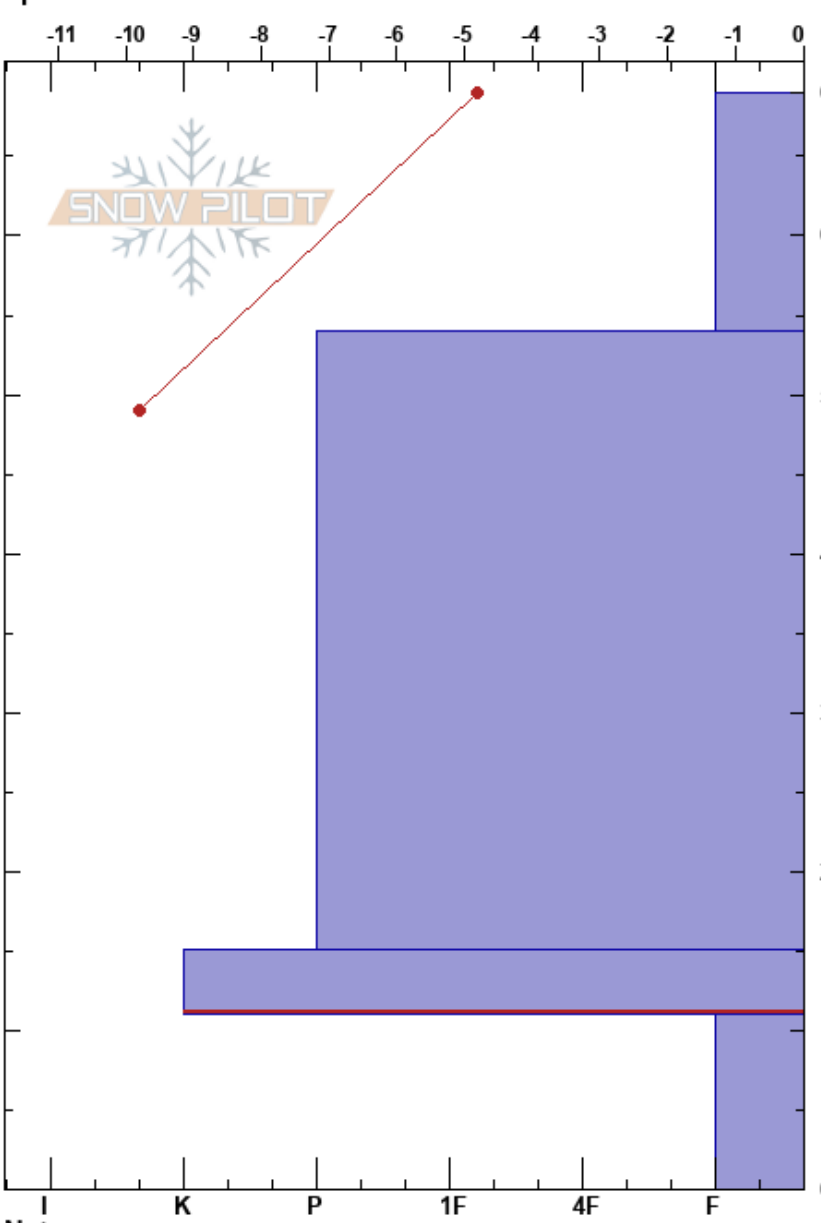

Mt. Trelise - Back
 Front Range
 CO
 Elevation: 11999 ft
 Aspect: E
 Specifics:

Todd Strader
 01/16/2025 - 12:16pm
 Co-ord: 39.69743N, -105.90995W
 Slope Angle: 10°
 Wind Loading:

Stability:
 Air Temperature: -0.1°C
 Sky Cover: CLR
 Precipitation: NO
 Wind: W Light Breeze

HS:69
 PF:20
 PS:5
 15-11cm:Problematic layer

Elevation (m)	Crystal		Moisture	ρ kg/m ³	Stability tests & Layer comments
	Form	Size			
69					
60	/ (+)	0.5(1)	D		
50					
40					
30	•	0.3	D		
20					
15	⊙				
10					← CT22, Q1 @11cm ← PST35/100 (End) @11cm
0	^	5	D		
0					← ECTX