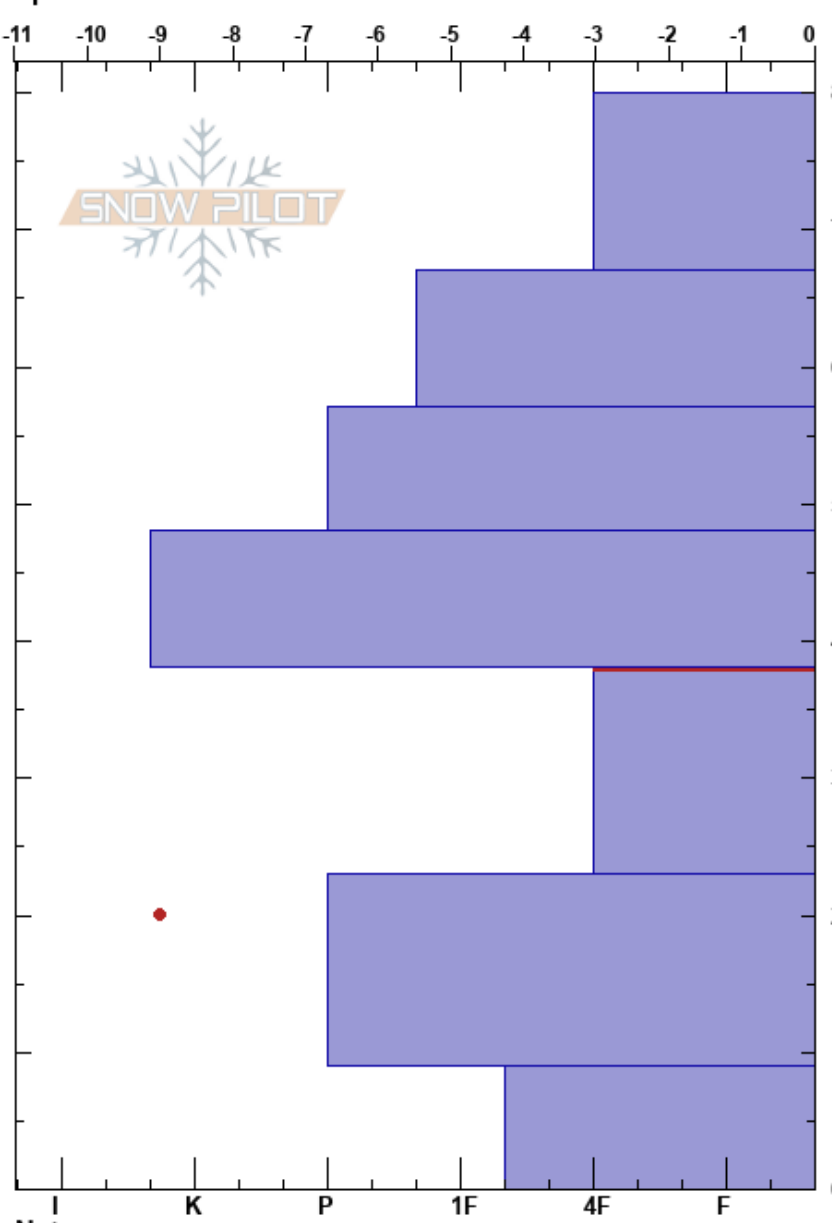

McCarthy Dry Gulch
 Loveland Ski Area
 CO
 Elevation: 12103 ft
 Aspect: N
 Specifics:

Tim McCarthy
 01/16/2025 - 12:20pm
 Co-ord: 39.69634N, -105.91228W
 Slope Angle: 20°
 Wind Loading:

Stability:
 Air Temperature: -2°C
 Sky Cover: CLR
 Precipitation: NO
 Wind: E Light Breeze

HS:80
 38-23cm: Problematic layer

Height (m)	Crystal		Moisture	ρ kg/m ³	Stability tests & Layer comments
	Form	Size			
80					
70	•	1-1.5			
60	•	1			
50	•	1(1)			
40	•	1			
30	•	1-3			
20	□	2-4			
10	^	1-3			
0					CTN