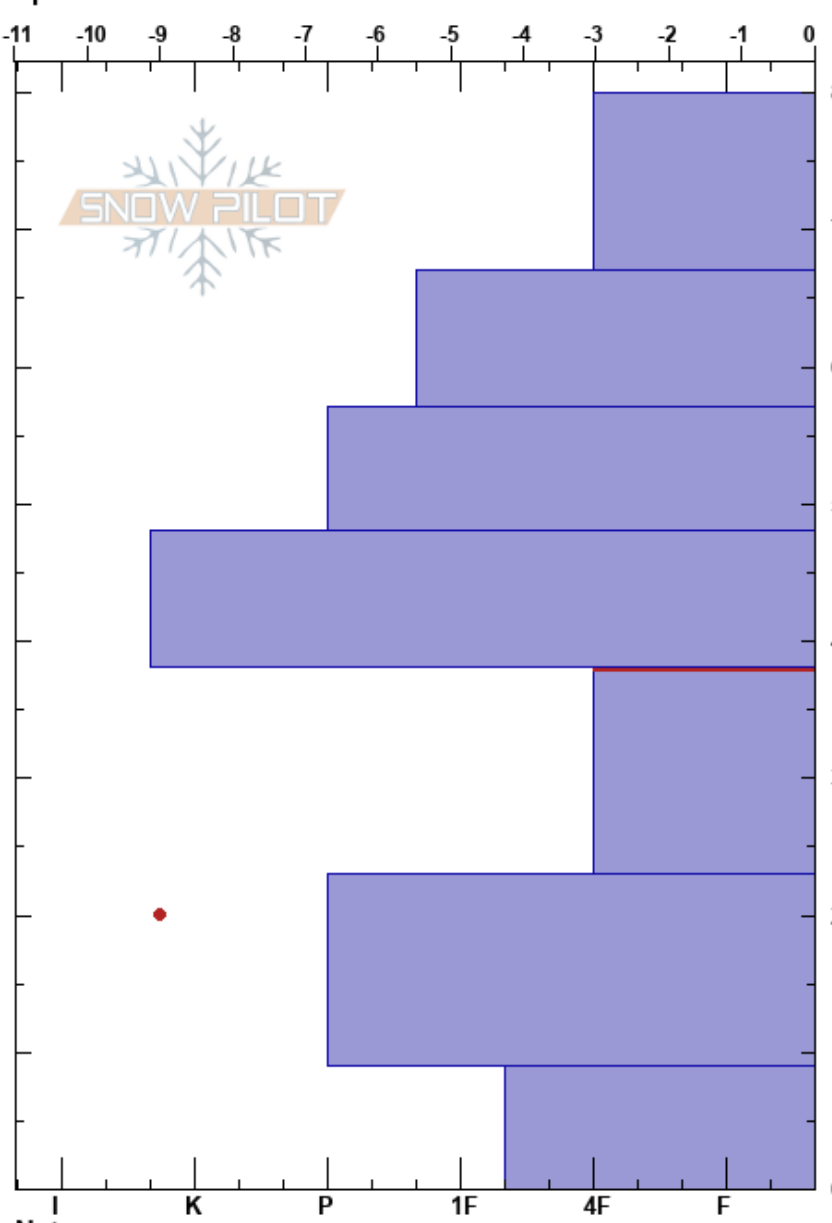

McCarthy Dry Gulch  
 Loveland Ski Area  
 CO  
 Elevation: 12103 ft  
 Aspect: N  
 Specifics:

Tim McCarthy  
 01/16/2025 - 12:20pm  
 Co-ord: 39.69634N, -105.91228W  
 Slope Angle: 20°  
 Wind Loading:

Stability: **HS:80**  
 Air Temperature: -2°C  
 Sky Cover: CLR  
 Precipitation: NO  
 Wind: E Light Breeze

Layer Notes:  
 38-23cm: Problematic layer

Height (cm)	Crystal		Moisture	$\rho$ kg/m <sup>3</sup>	Stability tests & Layer comments
	Form	Size			
0 - 8					
8 - 10					
10 - 23					
23 - 38					
38 - 40					
40 - 48	•	1			
48 - 52	•	1(1)			
52 - 62	•	1			
62 - 73	•	1-3			
73 - 80	•	1-1.5			