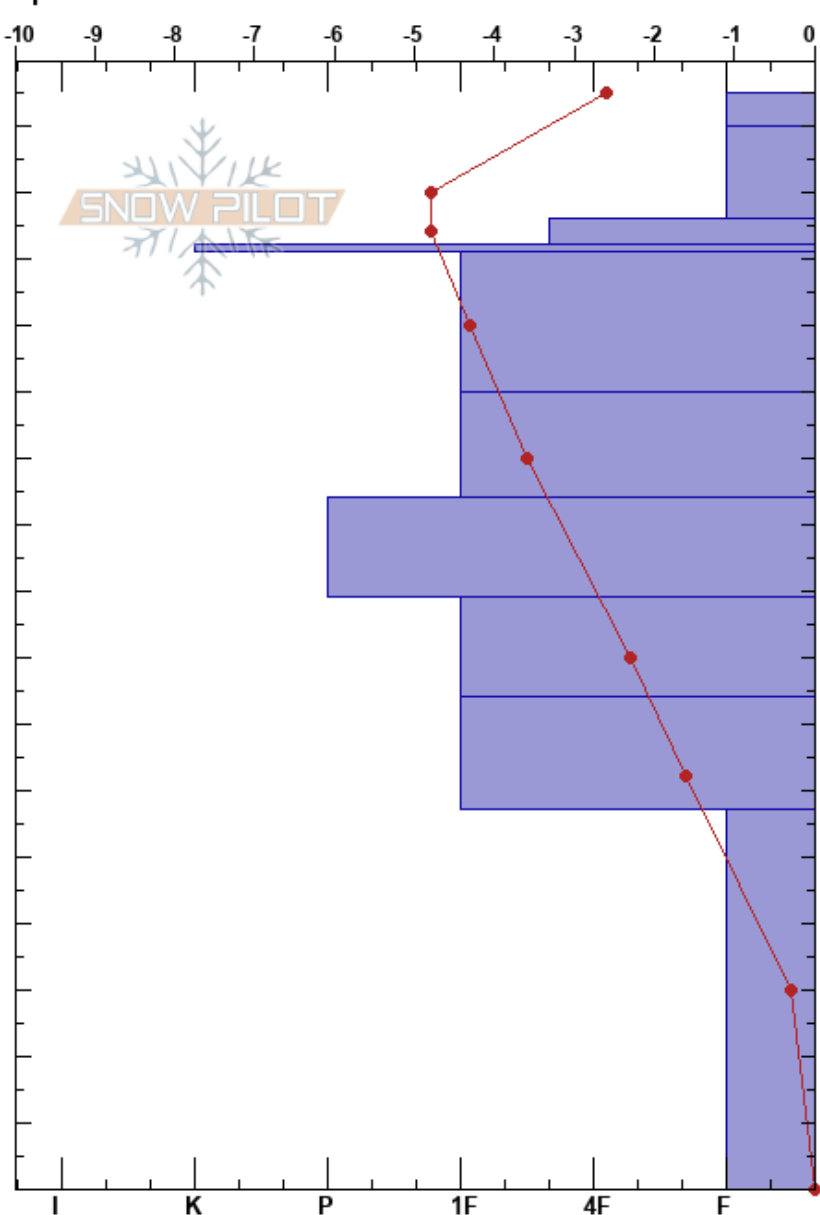

20250116  
 Daniel Turner  
 Wasatch Range  
 UT  
 Elevation: 7700 ft  
 Aspect:  
 Specifics:

01/16/2025 - 11:00am  
 Co-ord: 41.33129N, -111.91415W  
 Slope Angle:  
 Wind Loading: previous

Stability:  
 Air Temperature: 3°C  
 Sky Cover: CLR  
 Precipitation: NO  
 Wind: SW Light Breeze

HS:165  
 PF:31 57-0cm: Problematic layer

Depth (cm)	Crystal		Moisture	$\rho$ kg/m <sup>3</sup>	Stability tests & Layer comments
	Form	Size			
165	/	1			
160	/	1			
150	/	1			
145	/ (□)	1(1)			
140	○	1			← CT27, Q1 @141cm
130	● (□)	(1)			
110	●	1			
100	●	1			
80	⊖				
70	⊖	2			
30	⊖	3			
0					CTN ECTX