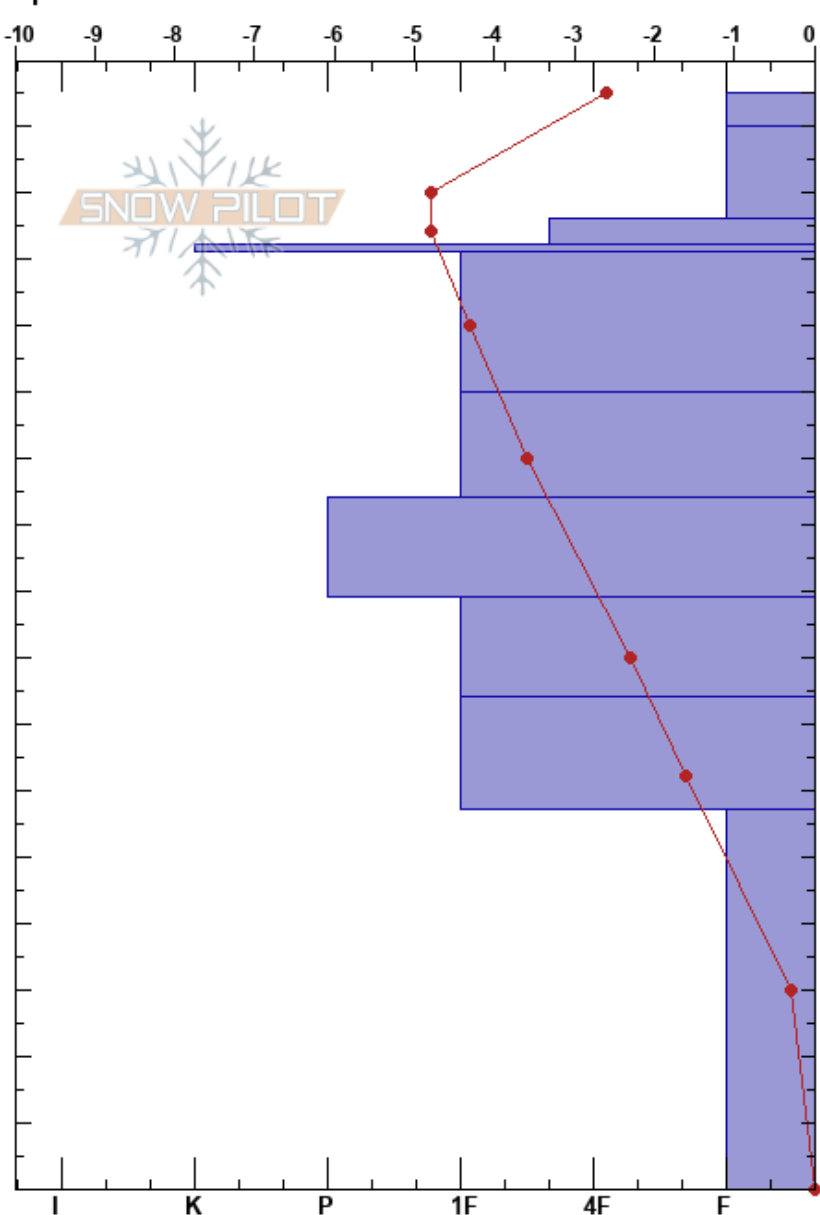

20250116
 Daniel Turner
 Wasatch Range
 UT
 Elevation: 7700 ft
 Aspect:
 Specifics:

01/16/2025 - 11:00am
 Co-ord: 41.33129N, -111.91415W
 Slope Angle:
 Wind Loading: previous

Stability:
 Air Temperature: 3°C
 Sky Cover: CLR
 Precipitation: NO
 Wind: SW Light Breeze

HS:165
 PF:31 57-0cm: Problematic layer

Depth (cm)	Crystal		Moisture	ρ kg/m ³	Stability tests & Layer comments
	Form	Size			
165	/	1			
160	/	1			
150	/	1			
145	/ (□)	1(1)			
140	○	1			← CT27, Q1 @141cm
130	● (□)	(1)			
110	●	1			
100	●	1			
80	⊖				
70	⊖	2			
30	⊖	3			
0					CTN ECTX