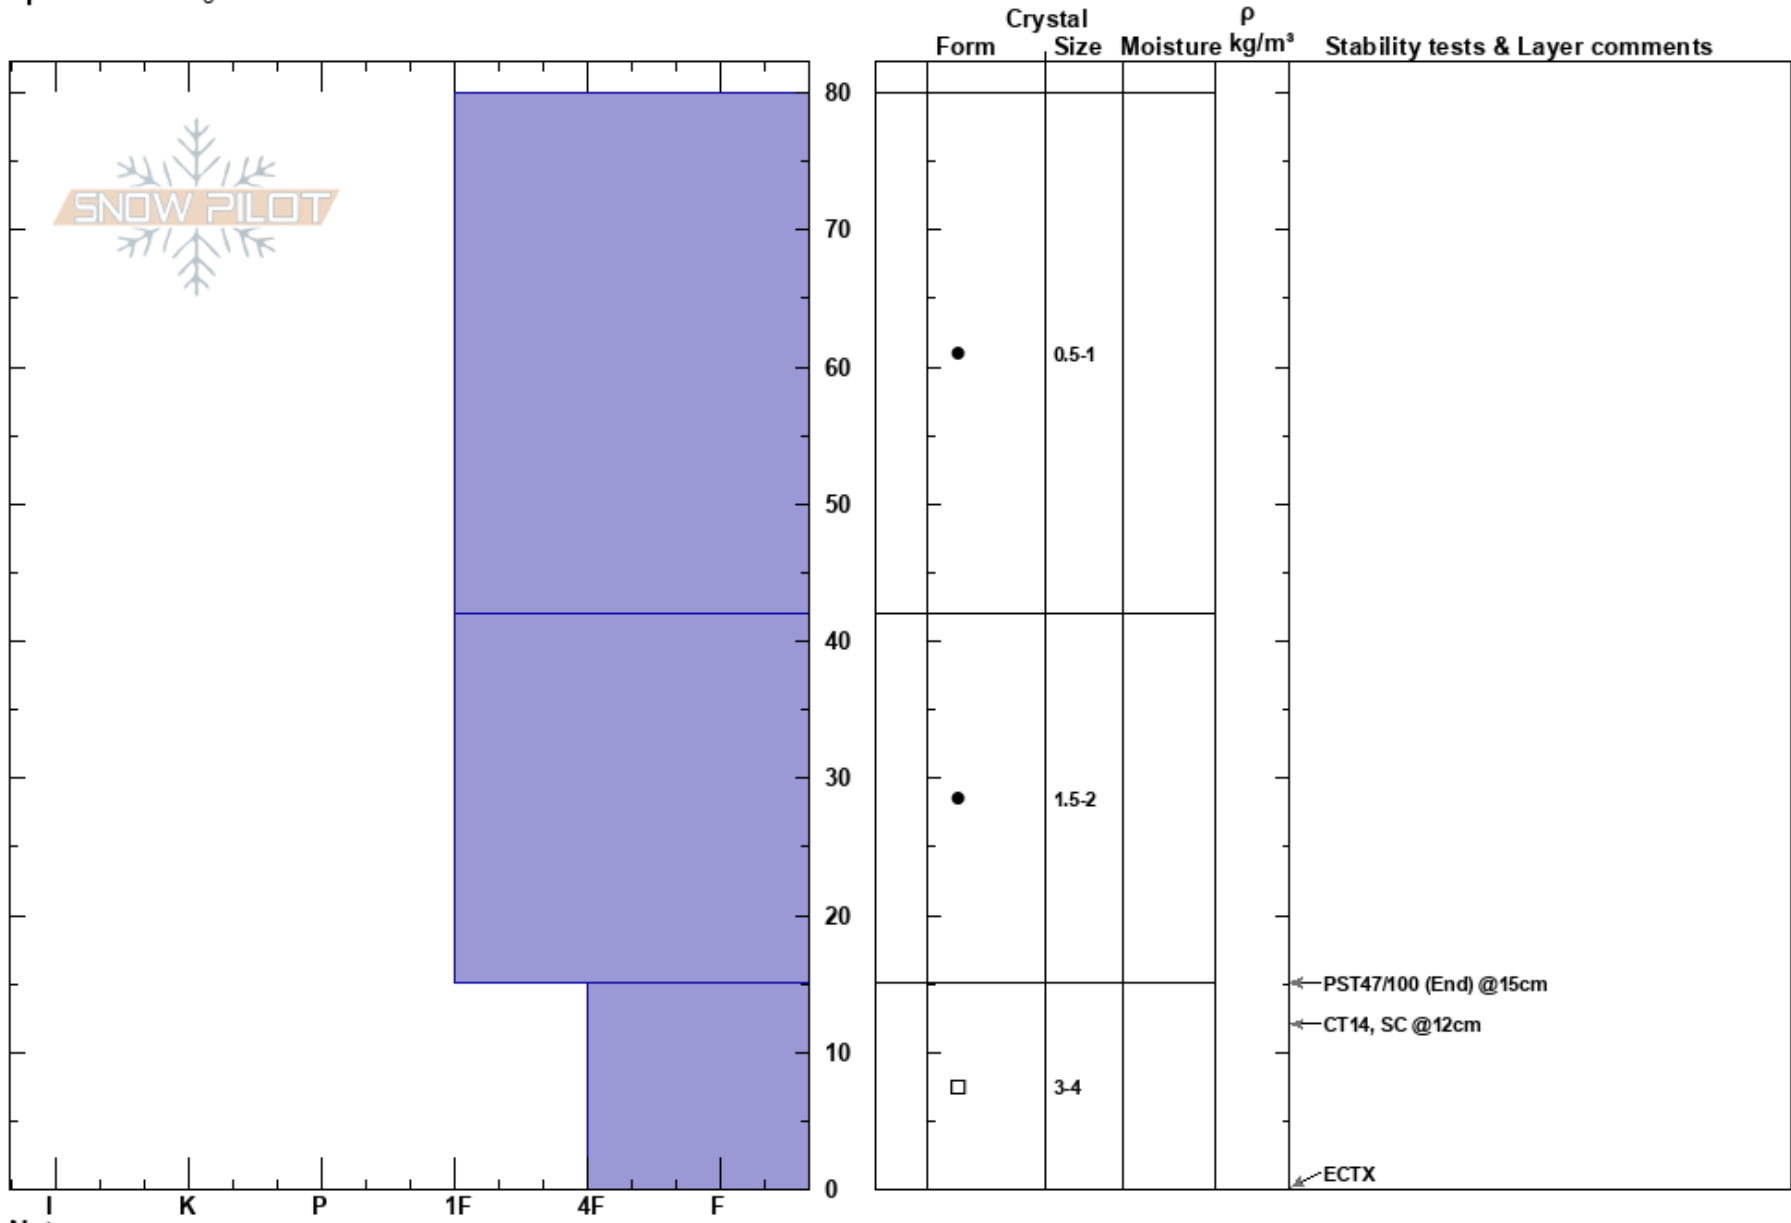

Courtney's
 Gore Range
 CO
Elevation: 11890 ft
Aspect:
Specifics: Pit dug in a Ski Area

Ayden Allen
 01/16/2025 - 12:14pm
Co-ord: 39.45873N, -106.17126W
Slope Angle:
Wind Loading: previous

Stability:
Air Temperature:
Sky Cover: CLR
Precipitation: NO
Wind: Calm

HS:80
Layer Notes:
 15-0cm: Problematic layer

Notes: