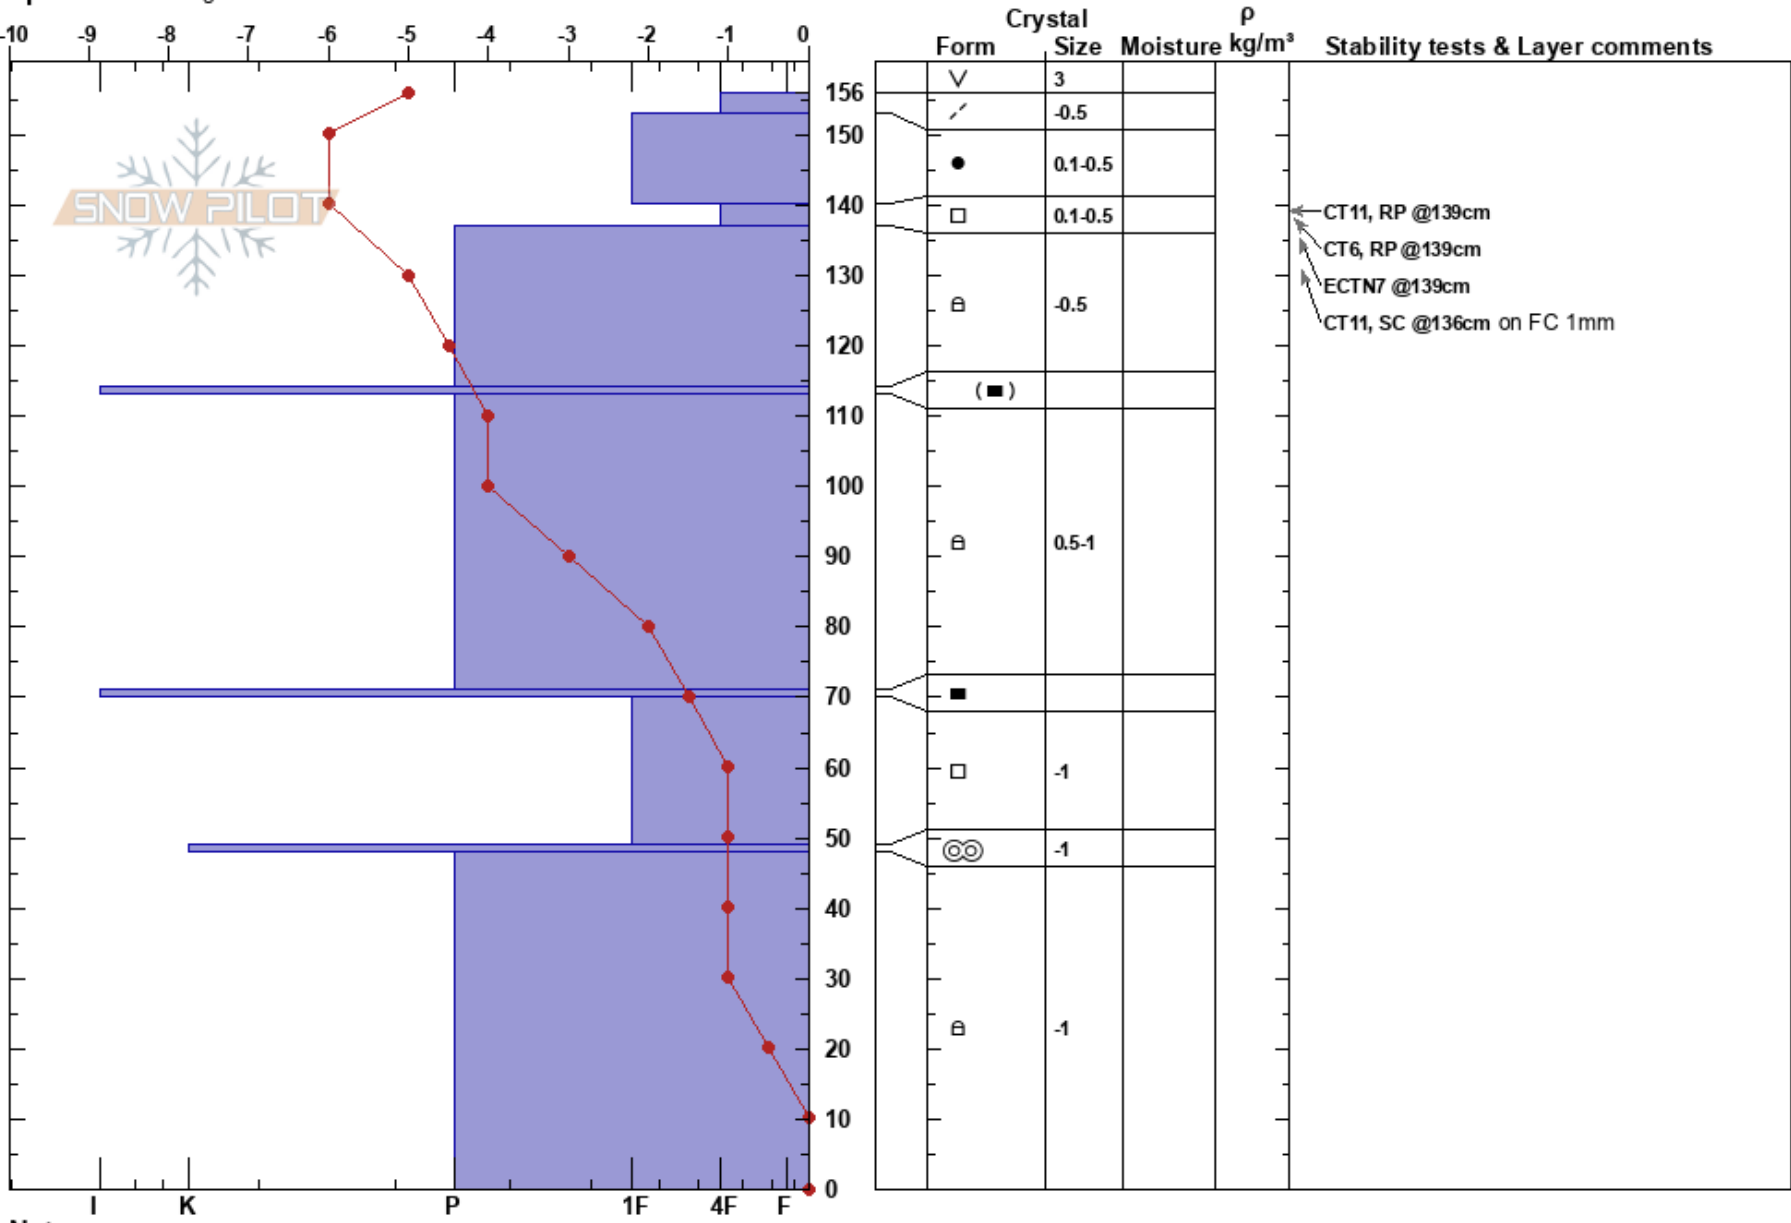

Weekly Wx pit
 Monashee
 BC
 Elevation: 2025 m
 Aspect: 90°
 Specifics: Pit dug in a Ski Area

Ski Patrol
 16/01/2025 - 09:15
 Co-ord: 49.74214N, -118.92497W
 Slope Angle: 20°
 Wind Loading:

Stability:
 Air Temperature:
 Sky Cover: OVC
 Precipitation: NO
 Wind: Gale Force

HS:156 Layer Notes:

Notes: Variable gusting wind