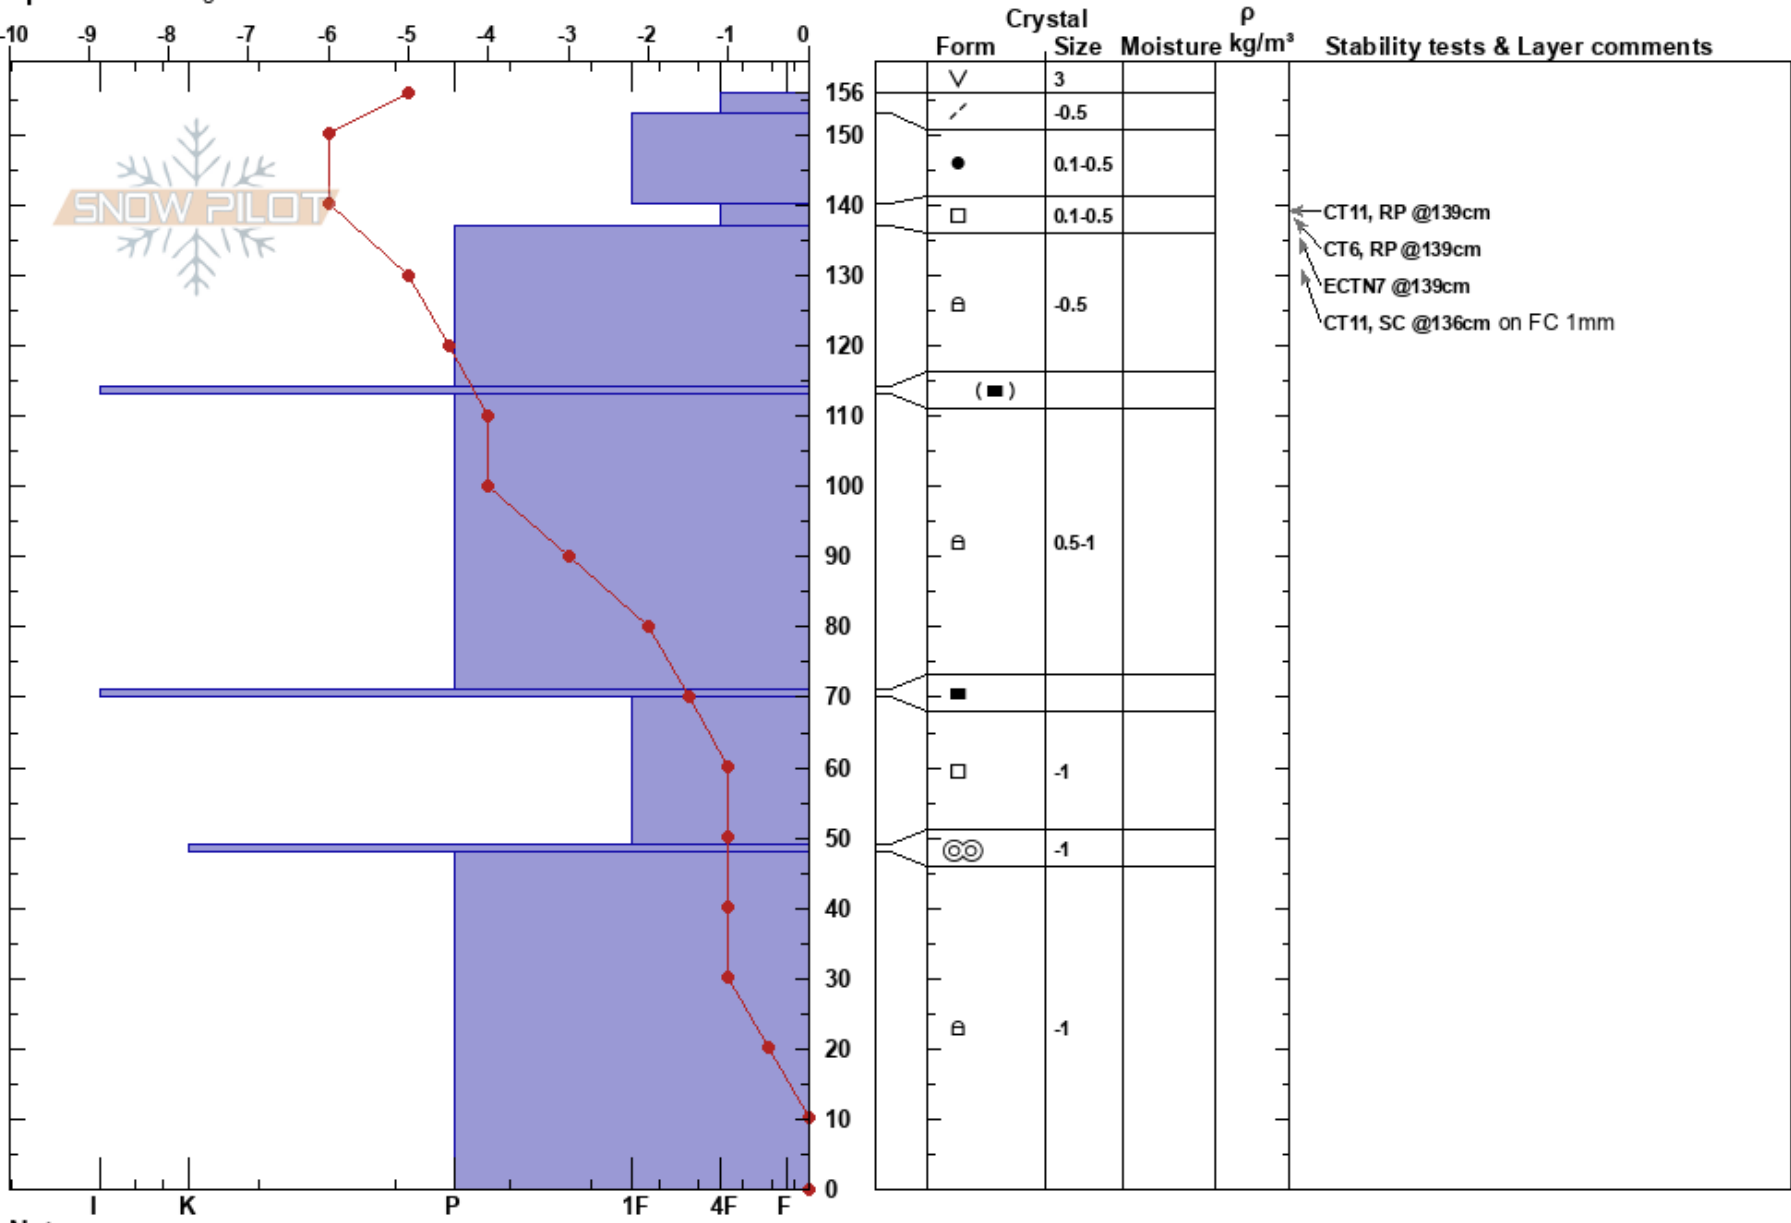

Weekly Wx pit  
 Monashee  
 BC  
 Elevation: 2025 m  
 Aspect: 90°  
 Specifics: Pit dug in a Ski Area

Ski Patrol  
 16/01/2025 - 09:15  
 Co-ord: 49.74214N, -118.92497W  
 Slope Angle: 20°  
 Wind Loading:

Stability:  
 Air Temperature:  
 Sky Cover: OVC  
 Precipitation: NO  
 Wind: Gale Force

HS:156 Layer Notes:

Notes: Variable gusting wind