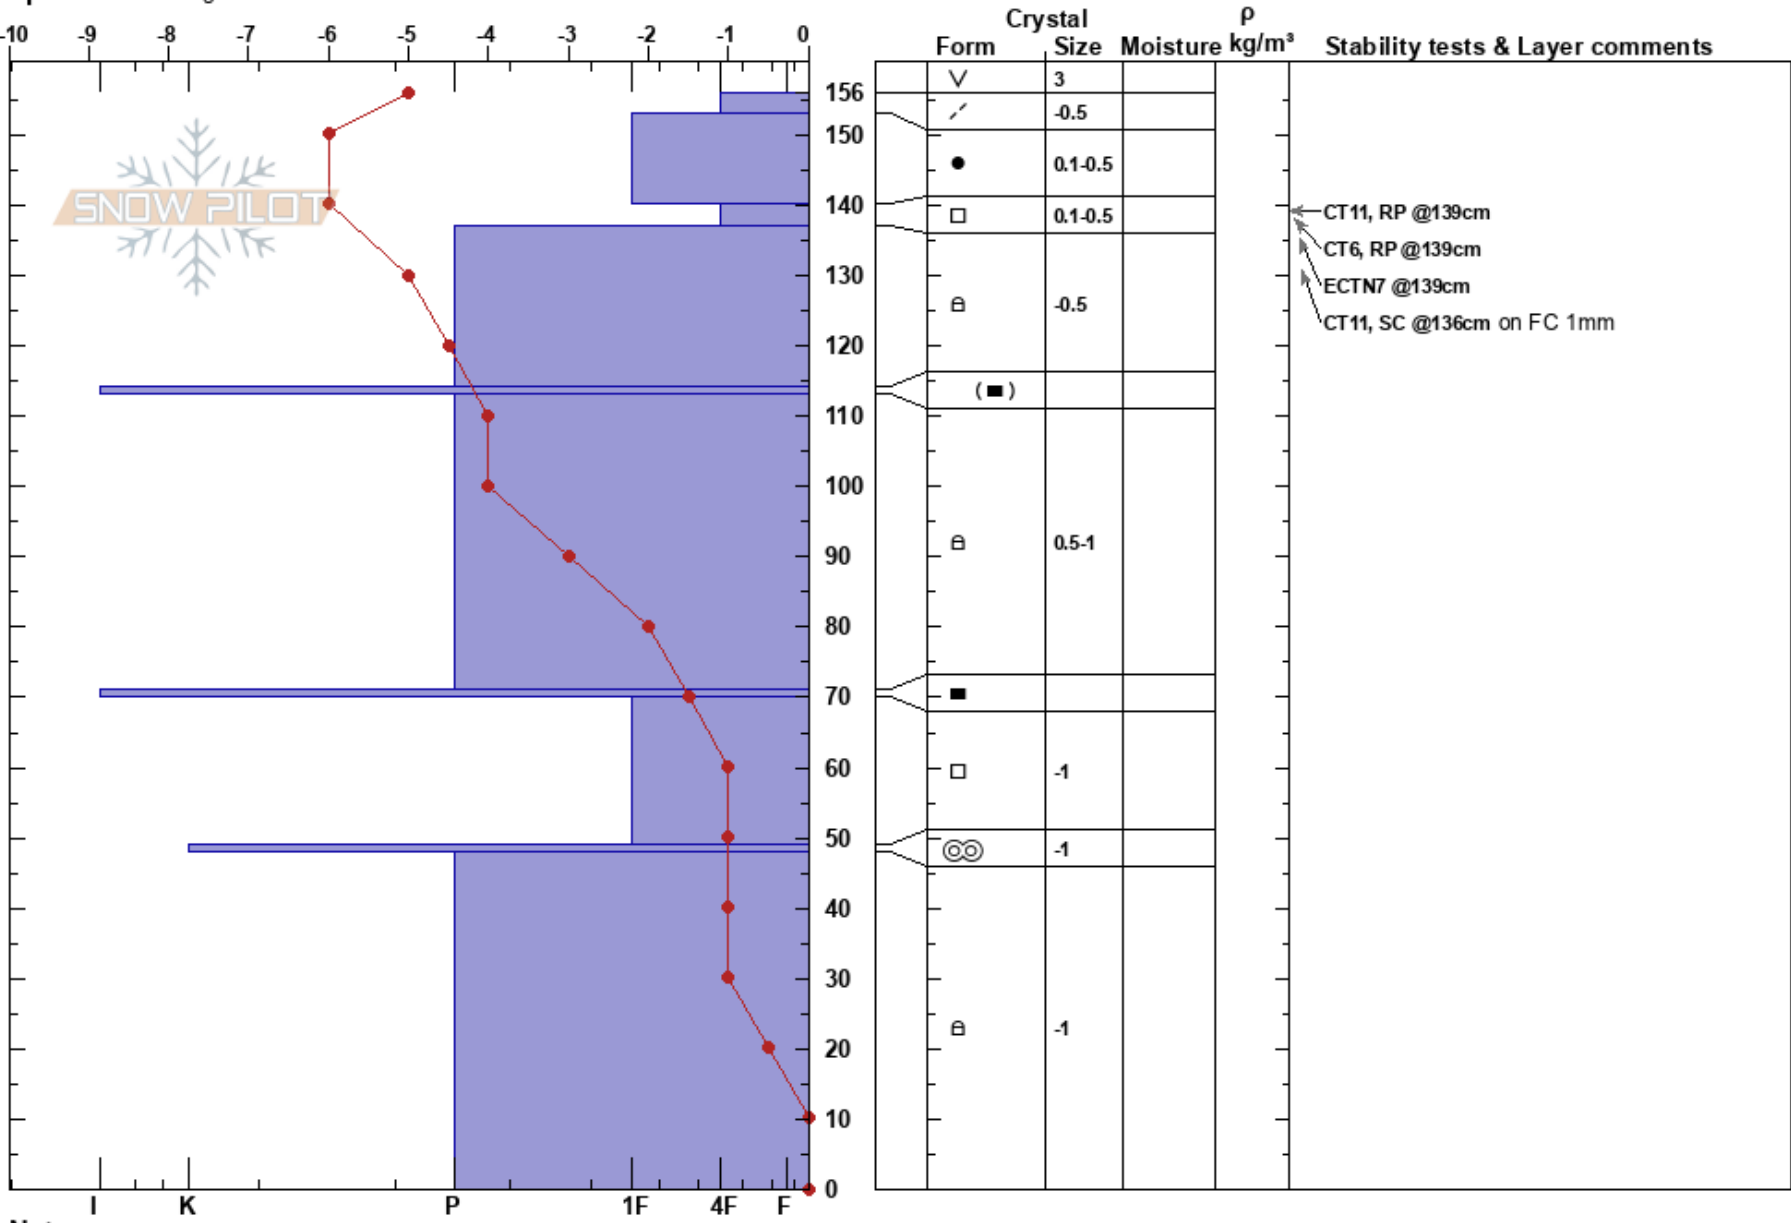

Weekly Wx pit
 Monashee
 BC
 Elevation: 2025 m
 Aspect: 90°
 Specifics: Pit dug in a Ski Area

Ski Patrol
 16/01/2025 - 09:15
 Co-ord: 49.74214N, -118.92497W
 Slope Angle: 20°
 Wind Loading:

Stability:
 Air Temperature:
 Sky Cover: OVC
 Precipitation: NO
 Wind: Gale Force

HS:156

Layer Notes:

Notes: Variable gusting wind