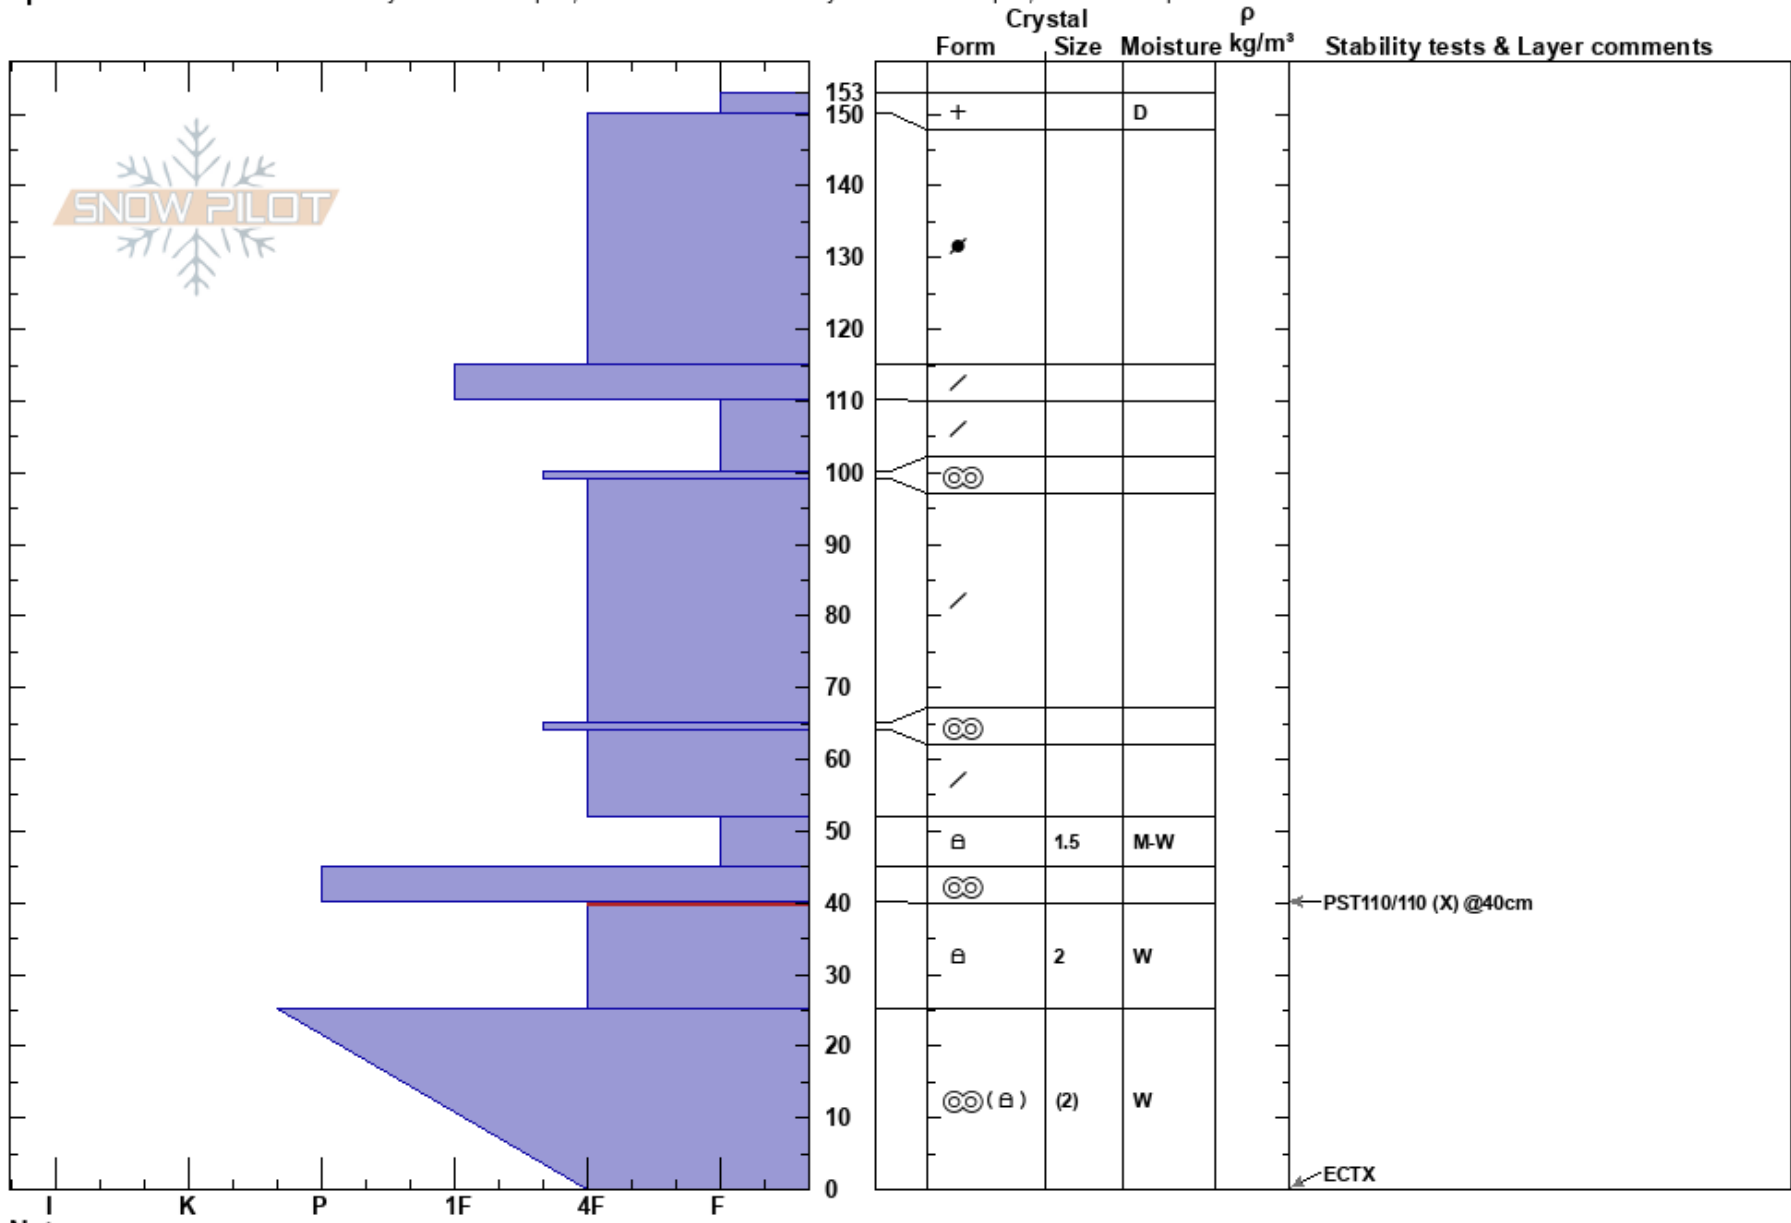

Fresno  
 Kenai Mountains  
 AK  
 Elevation: 2300 ft  
 Aspect: SE

Michael Kerst  
 01/13/2025 - 2:00pm  
 Co-ord: 60.68215N, -149.49969W  
 Slope Angle: 18°  
 Wind Loading: previous

Stability: Poor  
 Air Temperature: -2°C  
 Sky Cover: OVC  
 Precipitation: S-1  
 Wind: Calm

HS:153  
 Layer Notes:  
 40-25cm: Problematic layer

Specifics: Recent avalanche activity on similar slopes; Recent avalanche activity on different slopes; We skied slope

Notes: