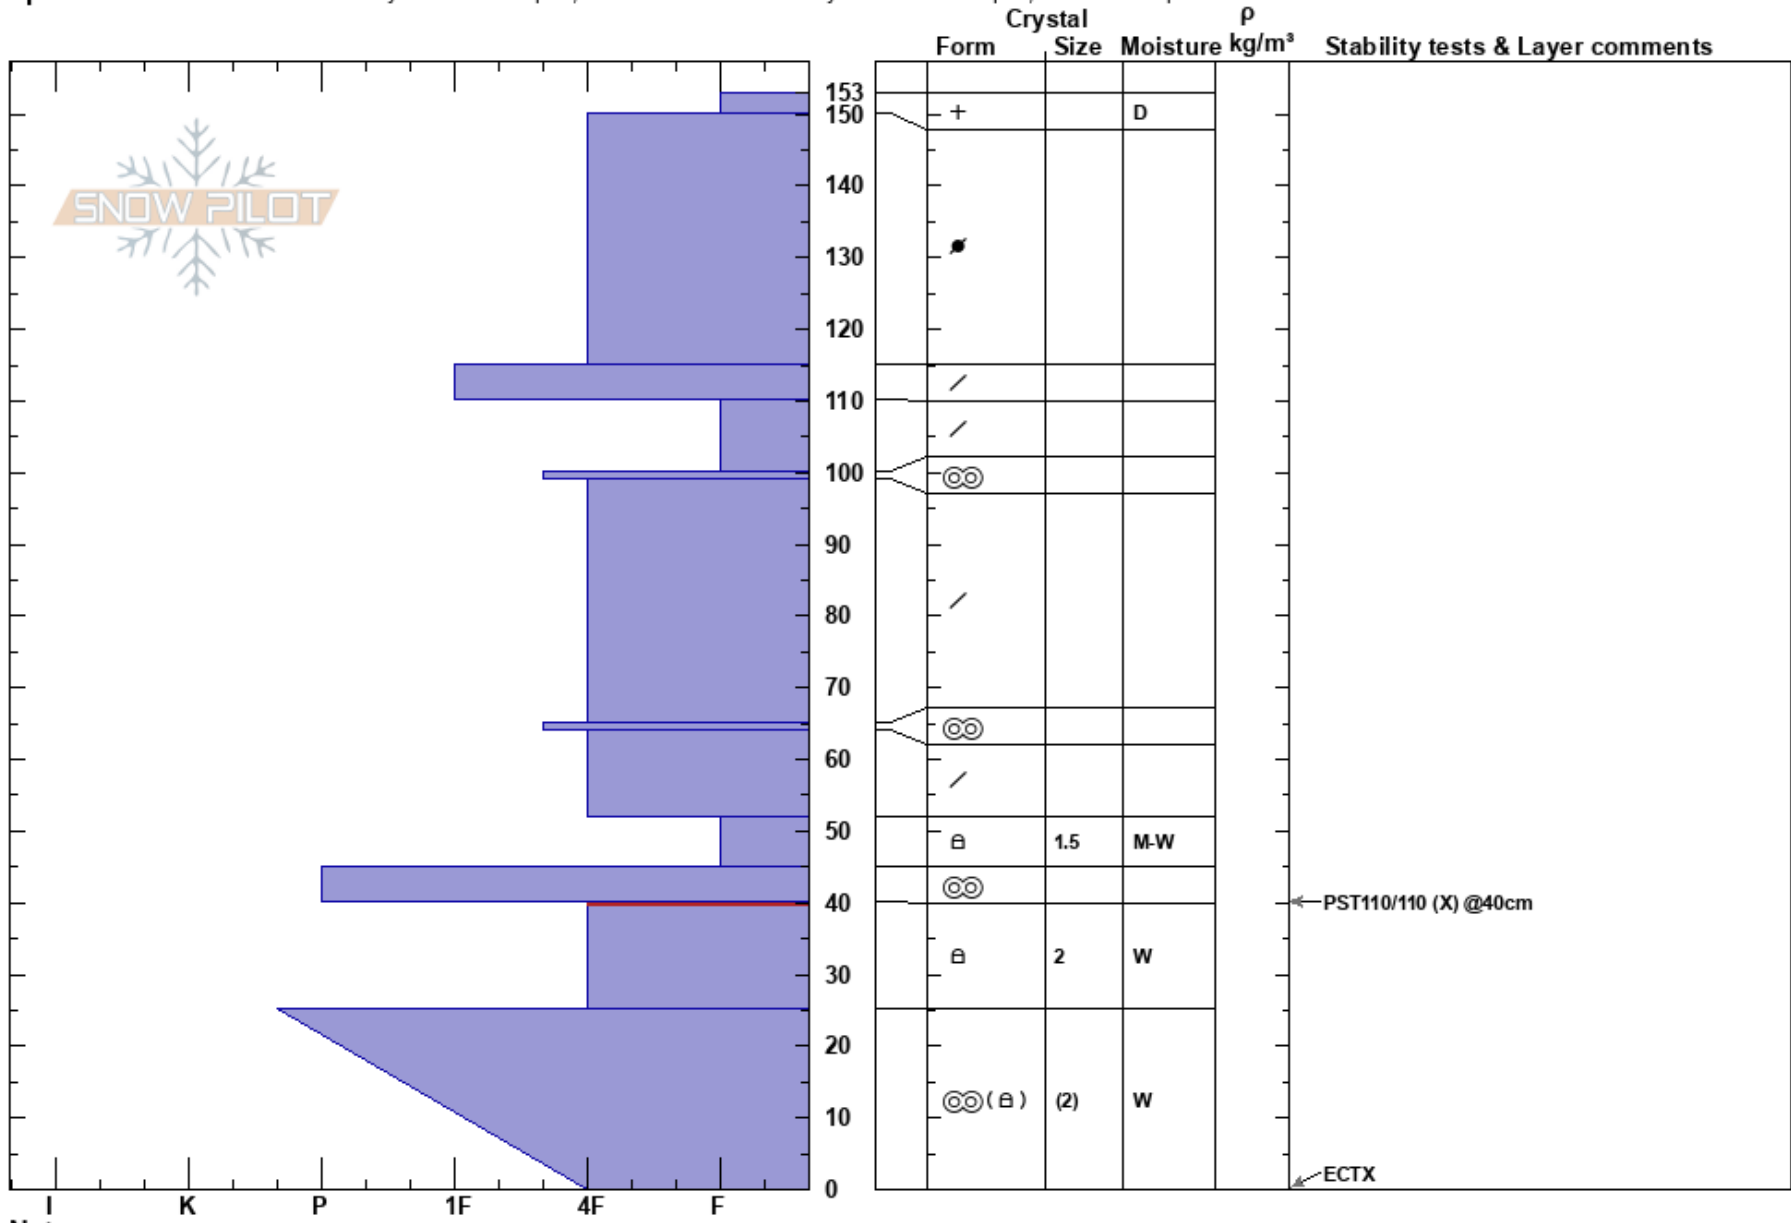

Fresno
 Kenai Mountains
 AK
 Elevation: 2300 ft
 Aspect: SE

Michael Kerst
 01/13/2025 - 2:00pm
 Co-ord: 60.68215N, -149.49969W
 Slope Angle: 18°
 Wind Loading: previous

Stability: Poor
 Air Temperature: -2°C
 Sky Cover: OVC
 Precipitation: S-1
 Wind: Calm

HS:153
 Layer Notes:
 40-25cm: Problematic layer

Specifics: Recent avalanche activity on similar slopes; Recent avalanche activity on different slopes; We skied slope

Notes: