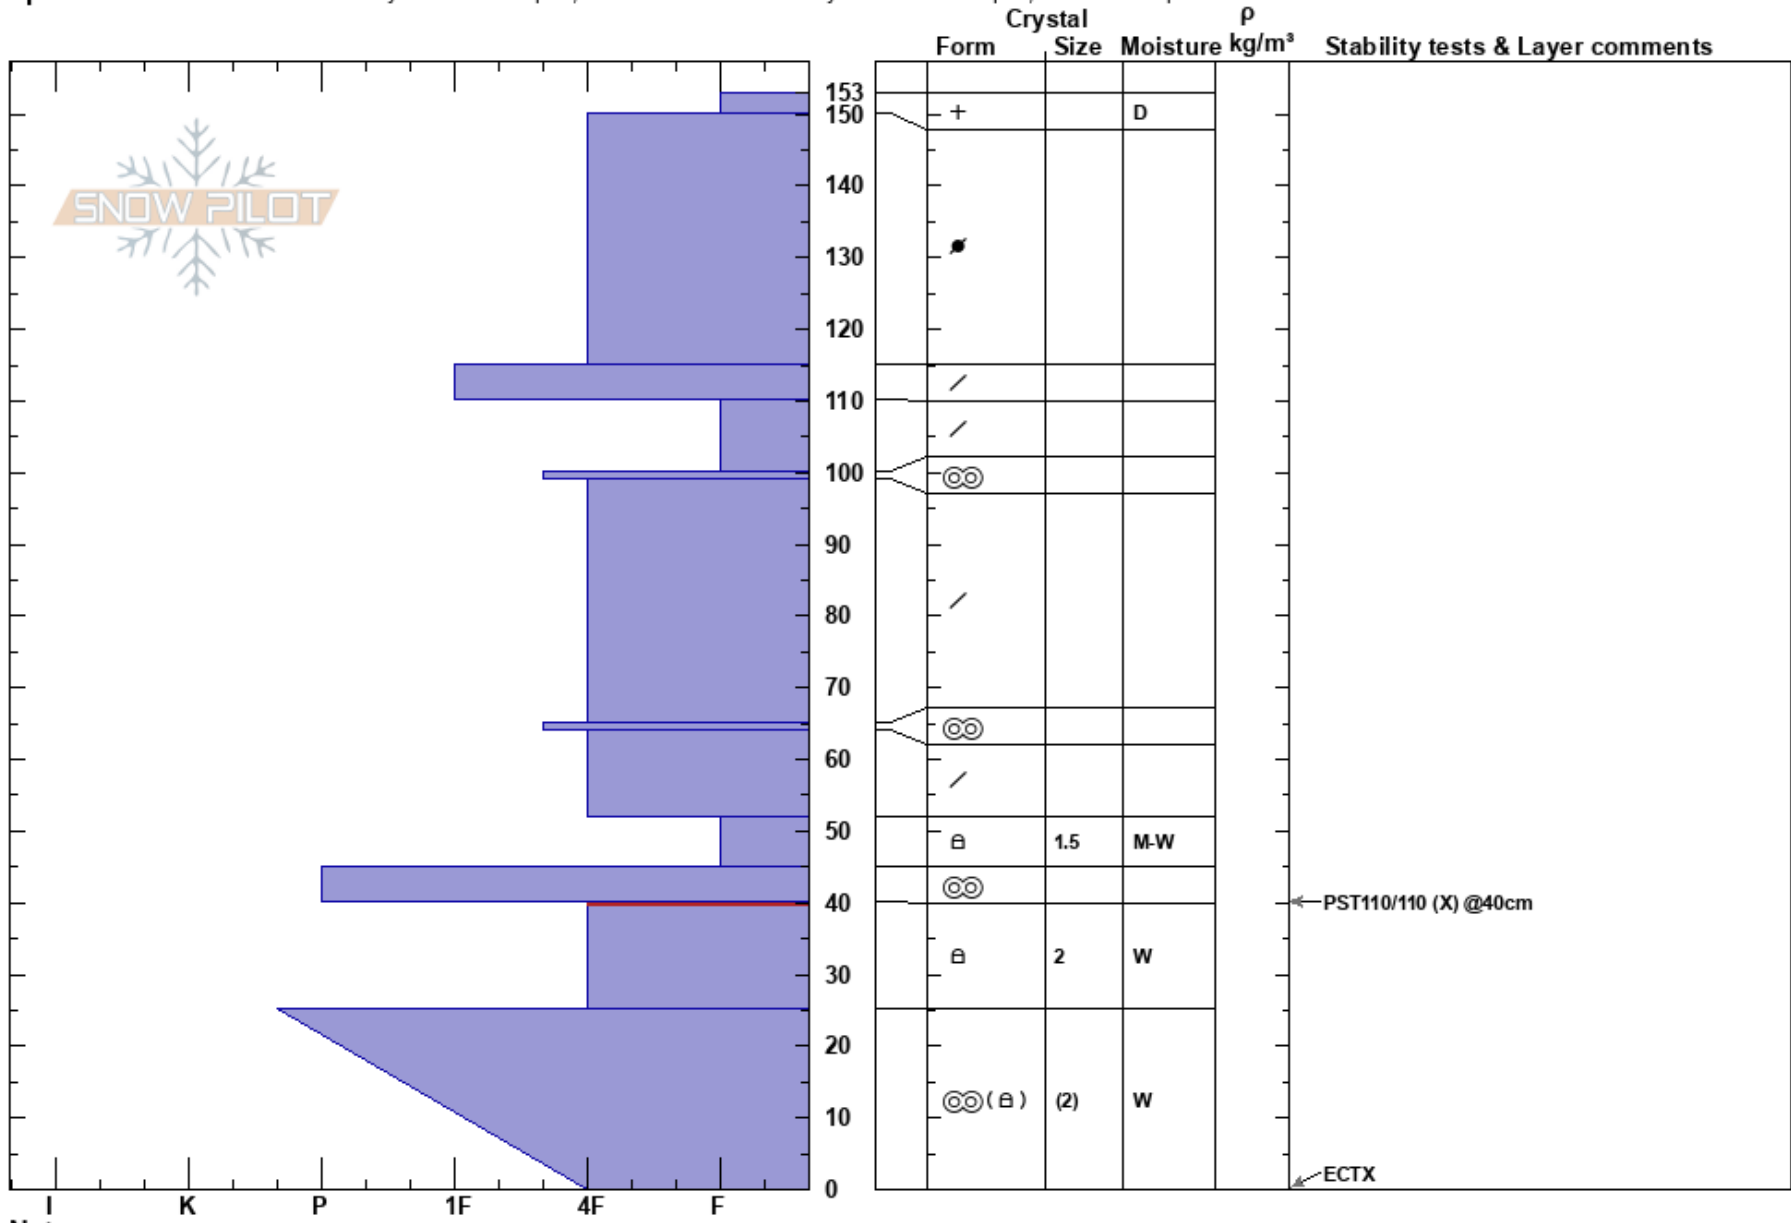

Fresno
Kenai Mountains
AK
Elevation: 2300 ft
Aspect: SE

Michael Kerst
01/13/2025 - 2:00pm
Co-ord: 60.68215N, -149.49969W
Slope Angle: 18°
Wind Loading: previous

Stability: Poor
Air Temperature: -2°C
Sky Cover: OVC
Precipitation: S-1
Wind: Calm

HS:153
40-25cm: Problematic layer

Specifics: Recent avalanche activity on similar slopes; Recent avalanche activity on different slopes; We skied slope

Notes: