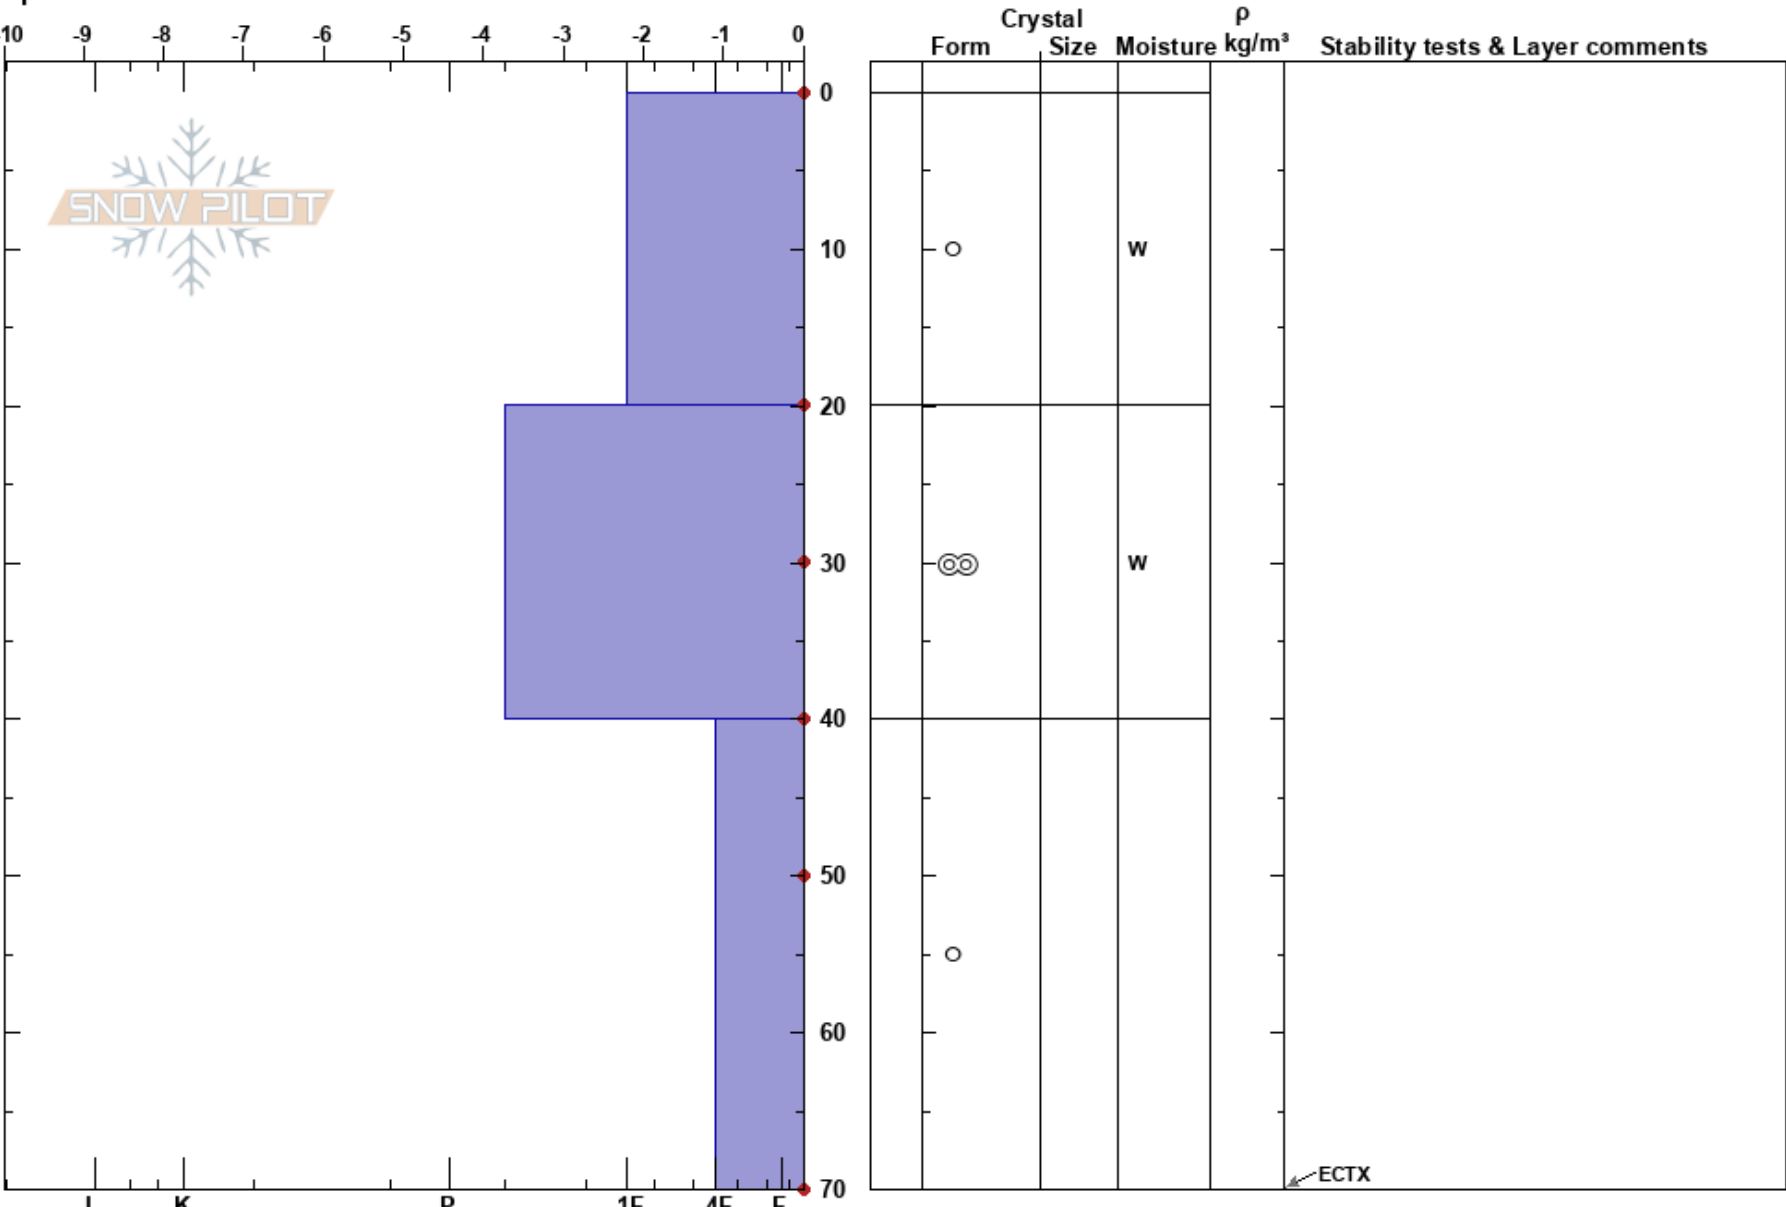

Drommen  
 Bydalen  
 Sweden  
 Elevation: 830 m  
 Aspect:  
 Specifics:

Karin Trolin  
 16/01/2025 - 10:30  
 Co-ord: 63.08204N, 13.78943E  
 Slope Angle:  
 Wind Loading: no

Stability:  
 Air Temperature: 6°C  
 Sky Cover: FEW  
 Precipitation: NO  
 Wind: W Moderate

HS:70

Layer Notes:

Notes: I K P 1F 4F F